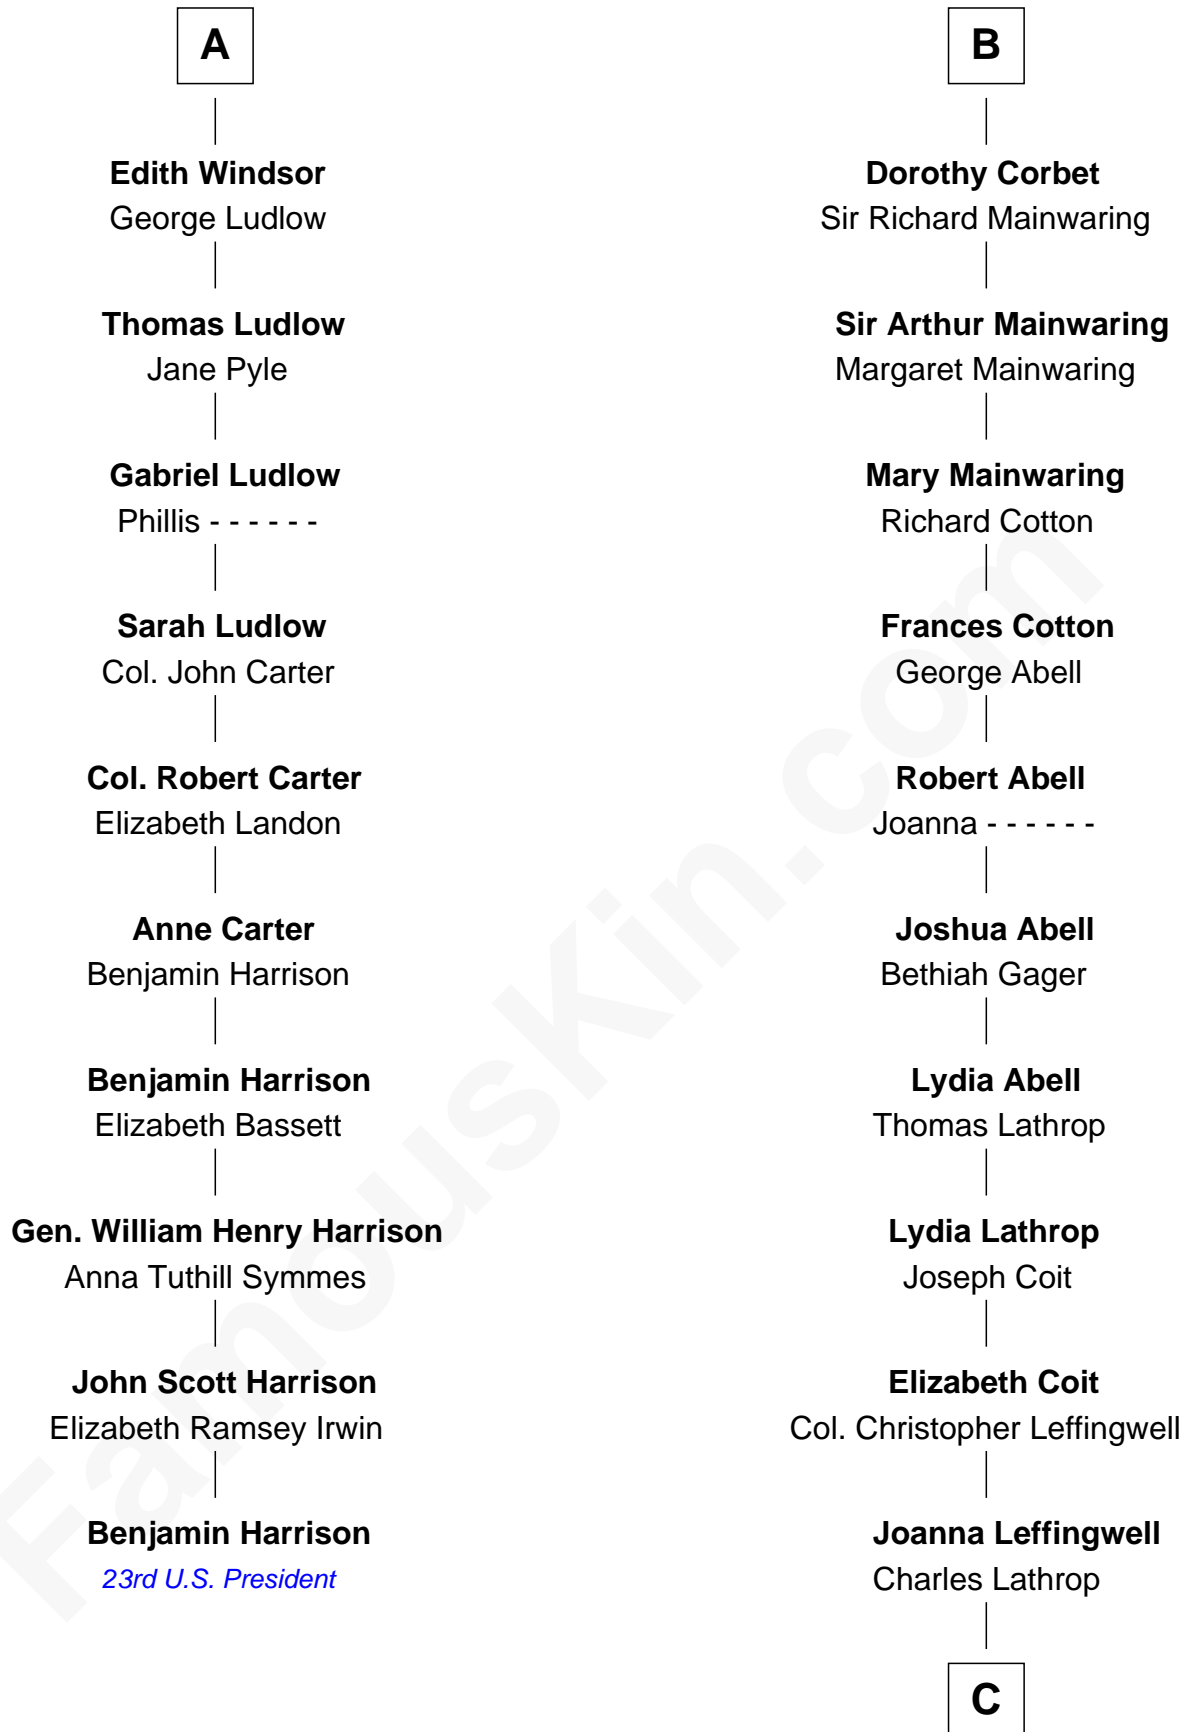

FamousKin.com
Relationship Chart of
Benjamin Harrison
23rd U.S. President

16th cousin 4 times removed of
Allen Dulles
5th Director of the C.I.A.

Humphrey de Bohun
 Elizabeth Plantagenet

C

—
Harriet Wadsworth Lathrop

Rev. Miron Winslow

—
Harriet Lathrop Winslow

Rev. John Welsh Dulles

—
Allen Macy Dulles

Edith Foster

—
Allen Dulles

5th Director of the C.I.A.

FamousKin.com