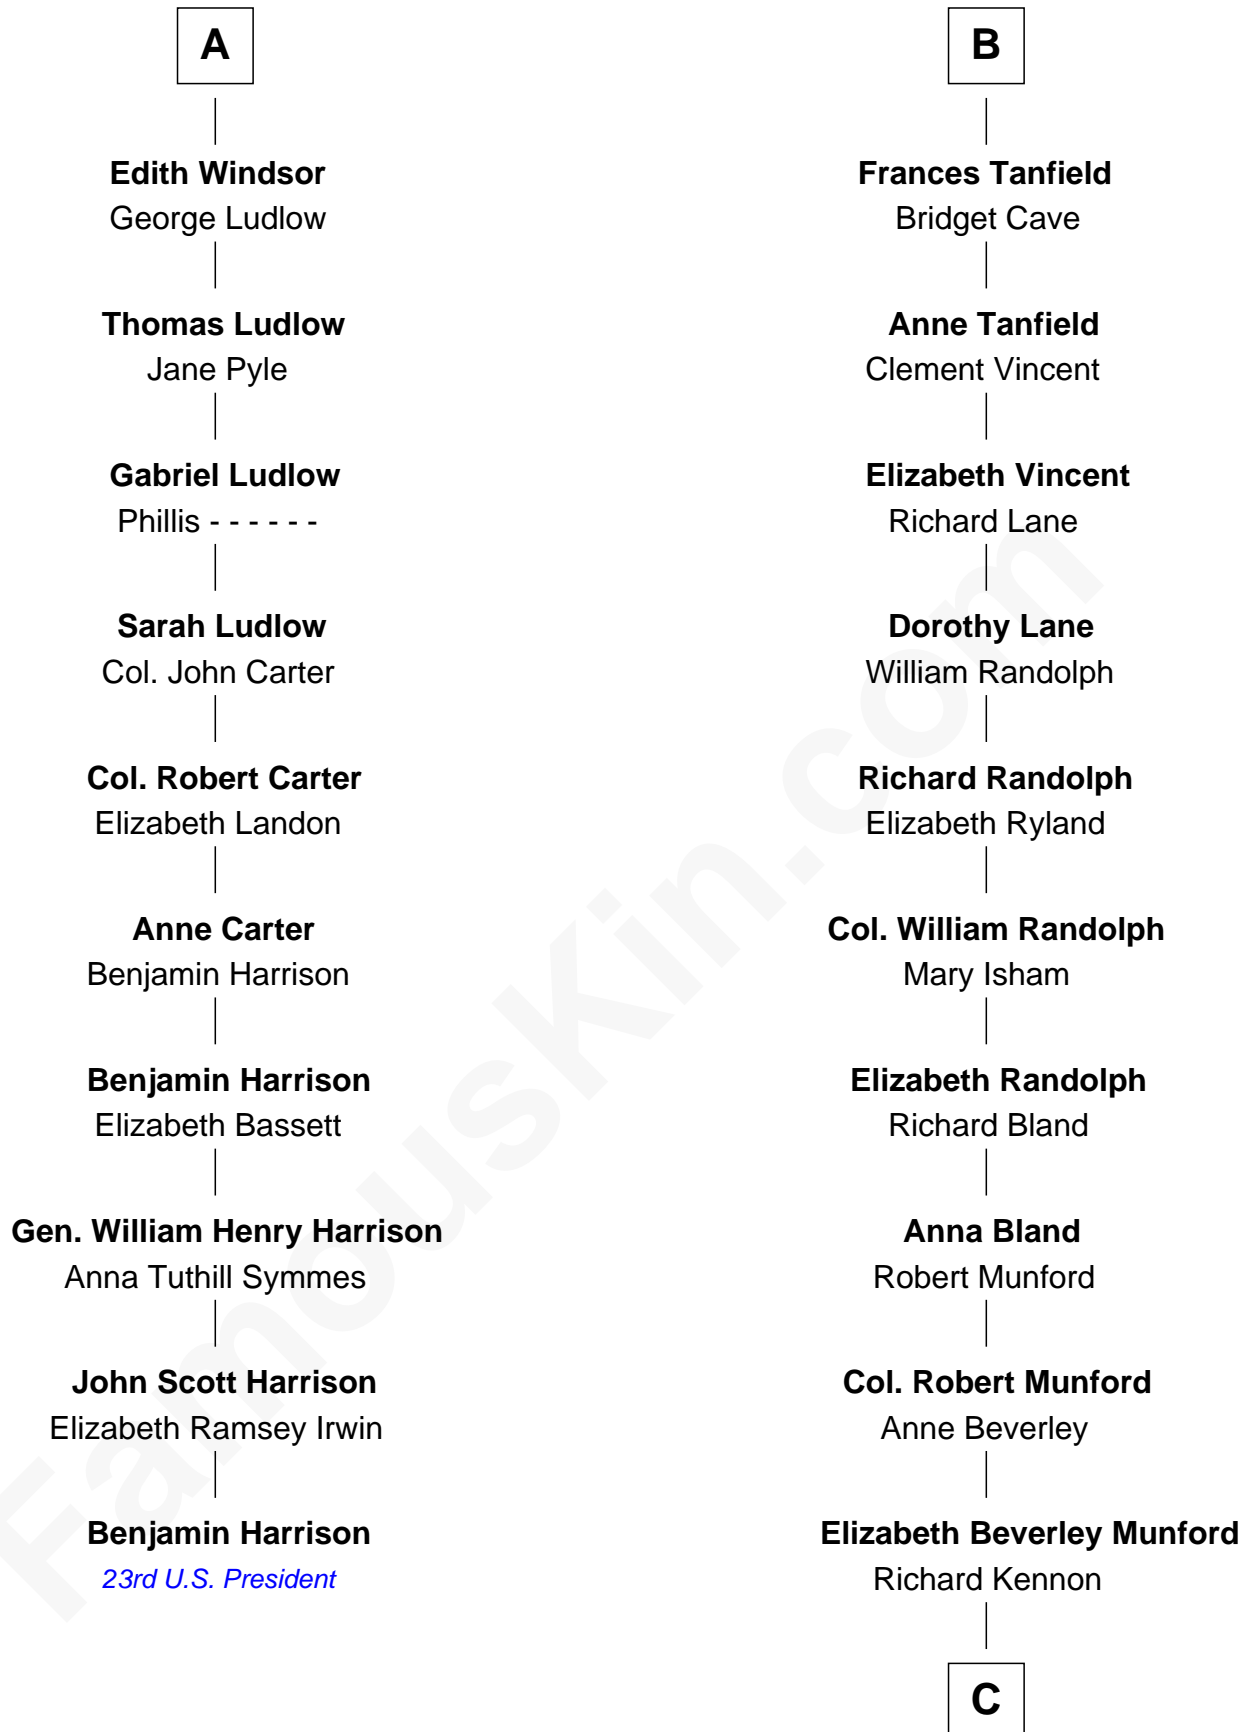

FamousKin.com
Relationship Chart of
Benjamin Harrison
23rd U.S. President

16th cousin 4 times removed of
Upton Sinclair
Pulitzer Prize Winning Novelist

Humphrey de Bohun
 Elizabeth Plantagenet

C

—
Sarah Skipwith Kennon

Arthur Sinclair

—
Arthur Sinclair

Lelia Imogen Dawley

—
Upton Beall Sinclair

Priscilla Augusta Harden

—
Upton Sinclair

Pulitzer Prize Novelist

FamousKin.com