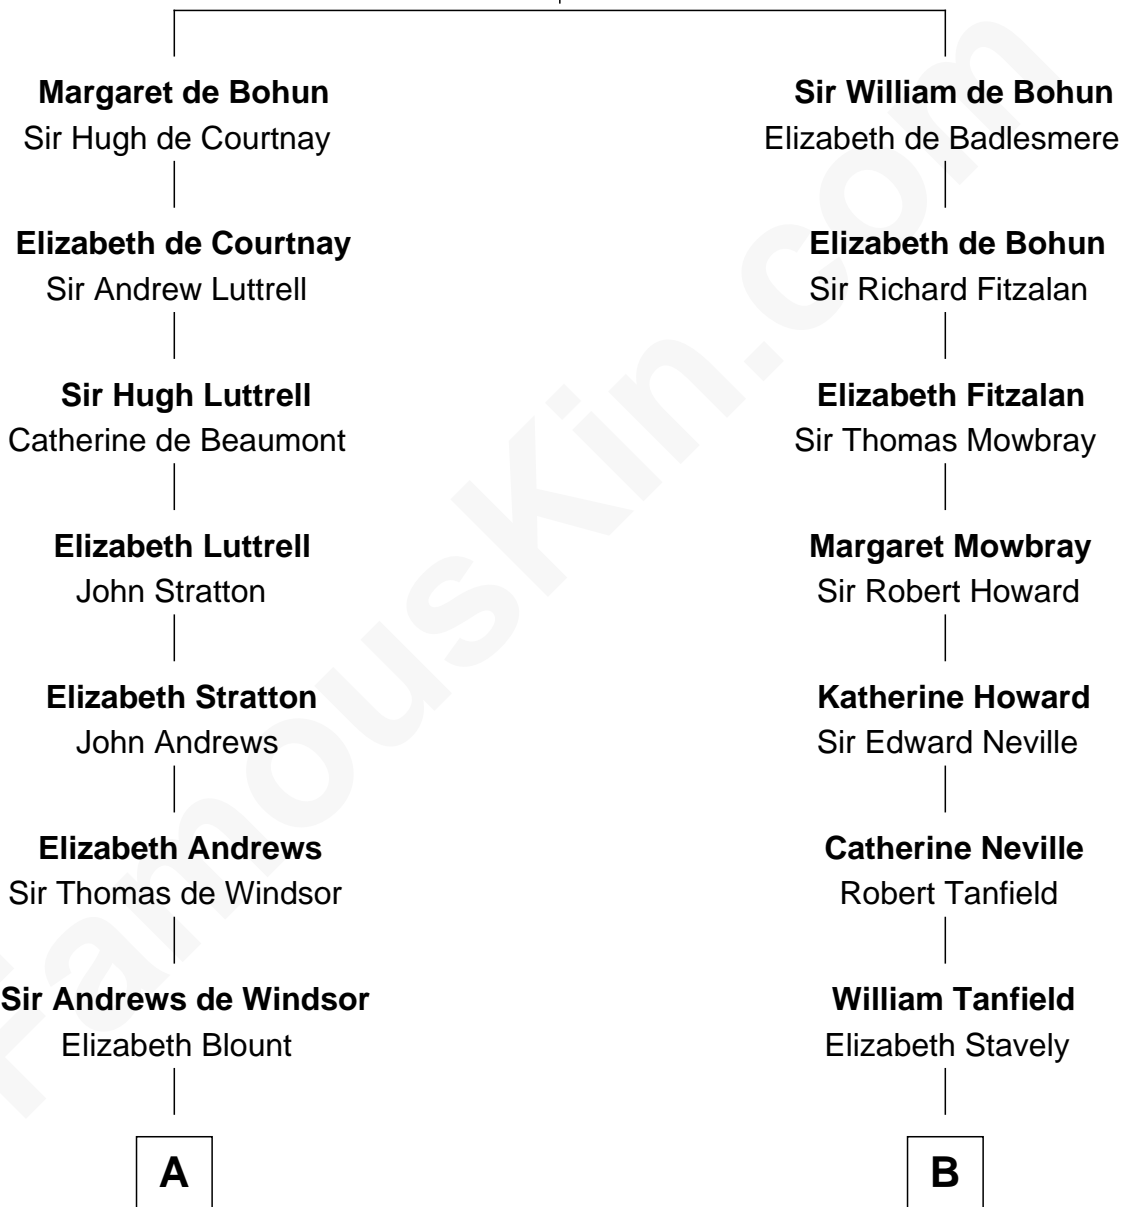

FamousKin.com
Relationship Chart of
Benjamin Harrison
23rd U.S. President

16th cousin 4 times removed of
Upton Sinclair
Pulitzer Prize Winning Novelist

Humphrey de Bohun
 Elizabeth Plantagenet

C

—
Sarah Skipwith Kennon

Arthur Sinclair

—
Arthur Sinclair

Lelia Imogen Dawley

—
Upton Beall Sinclair

Priscilla Augusta Harden

—
Upton Sinclair

Pulitzer Prize Novelist

FamousKin.com