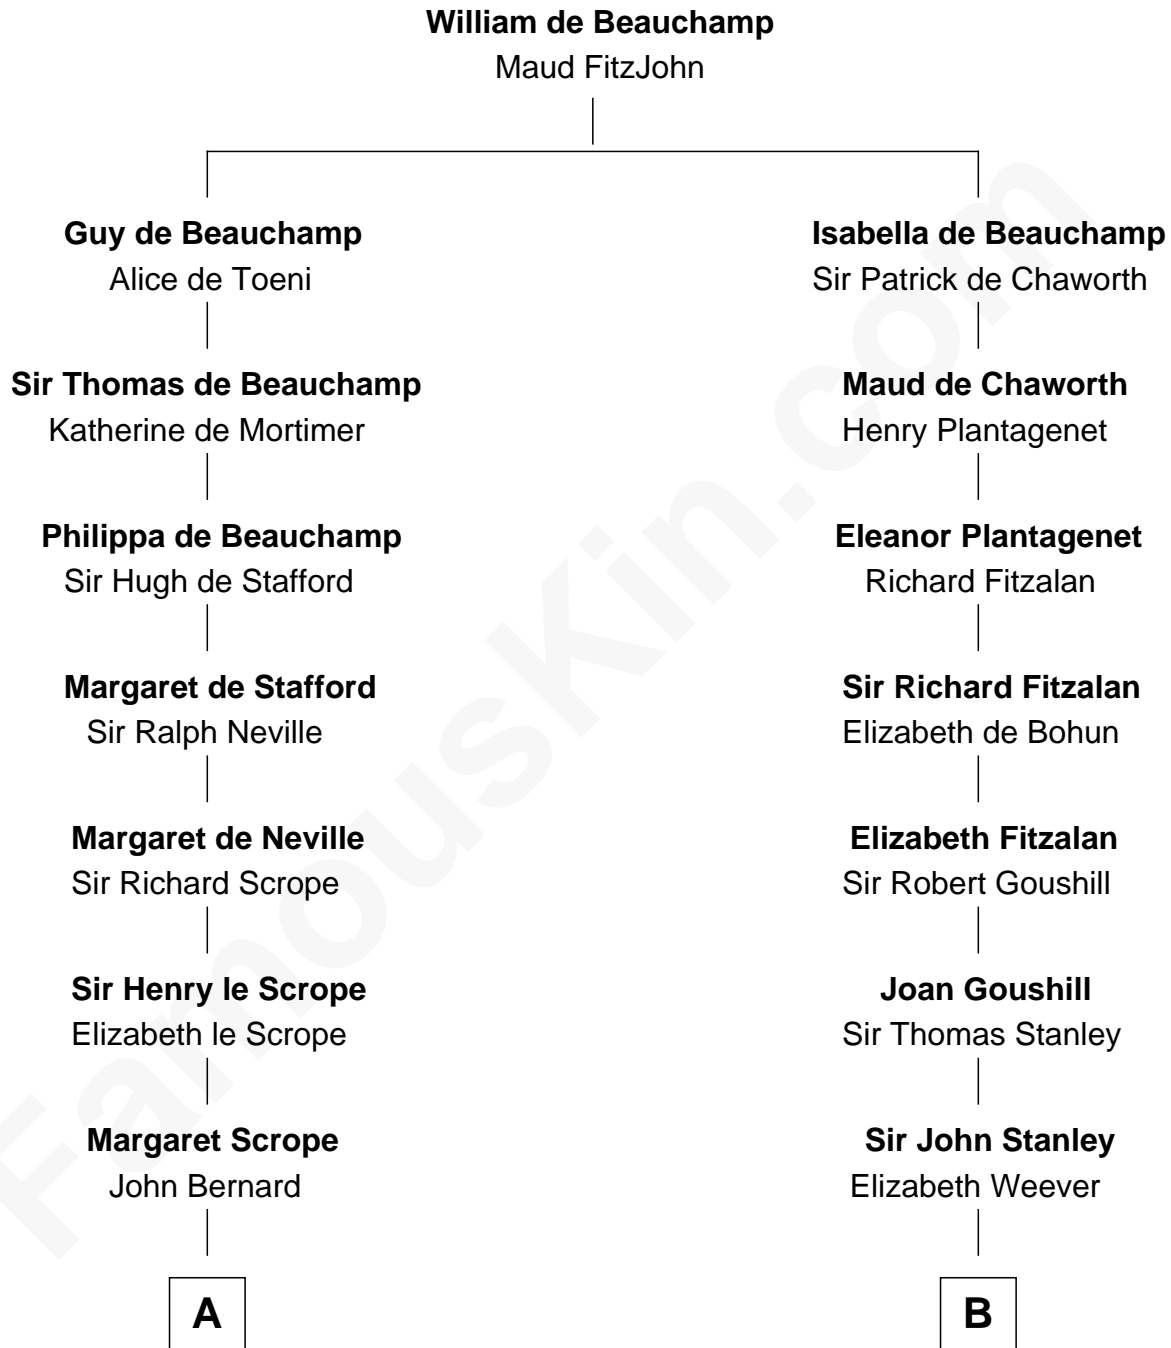

**FamousKin.com**  
**Relationship Chart of**  
**Benjamin Harrison**  
*23rd U.S. President*

18th cousin 2 times removed of

**Buckminster Fuller**  
*Author, Architect, and Inventor*

**C**

**John Scott Harrison**  
Elizabeth Ramsey Irwin

**Benjamin Harrison**  
*23rd U.S. President*

**D**

**Christopher Columbus Wolcott**  
Susan Blinn

**Caroline Matilda Wolcott**  
Martin Andrews

**Caroline Wolcott Andrews**  
Richard Buckminster Fuller

**Buckminster Fuller**  
*Author, Architect, and Inventor*