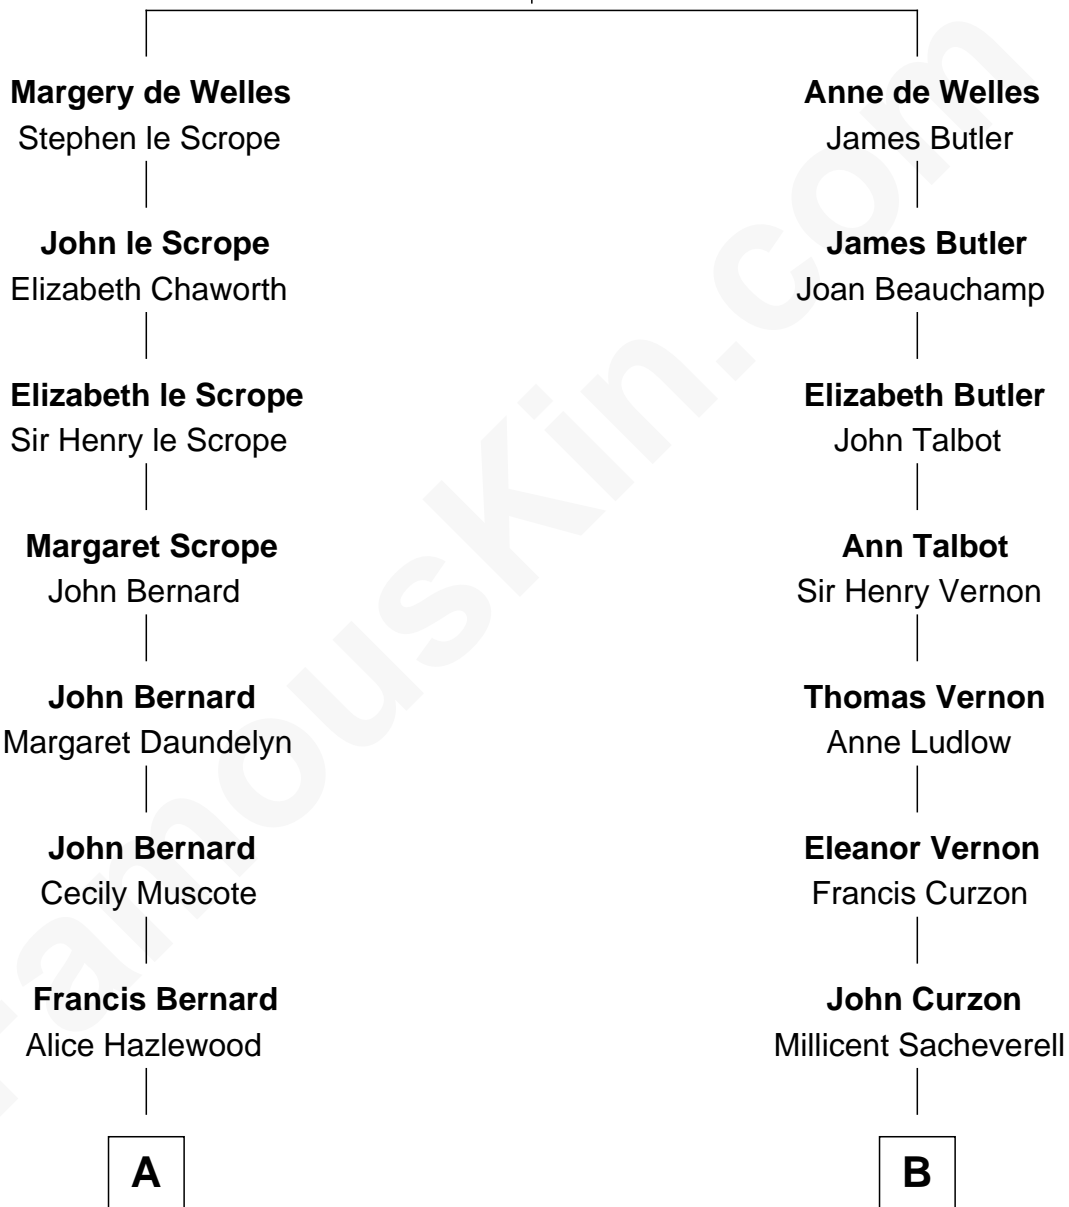

FamousKin.com
Relationship Chart of
Benjamin Harrison
23rd U.S. President

15th cousin 4 times removed of

Oliver Platt
Movie Actor

John de Welles
Maud de Roos

C

Eileen Burden
Walter Maynard

Sheila Maynard
Nicholas Platt