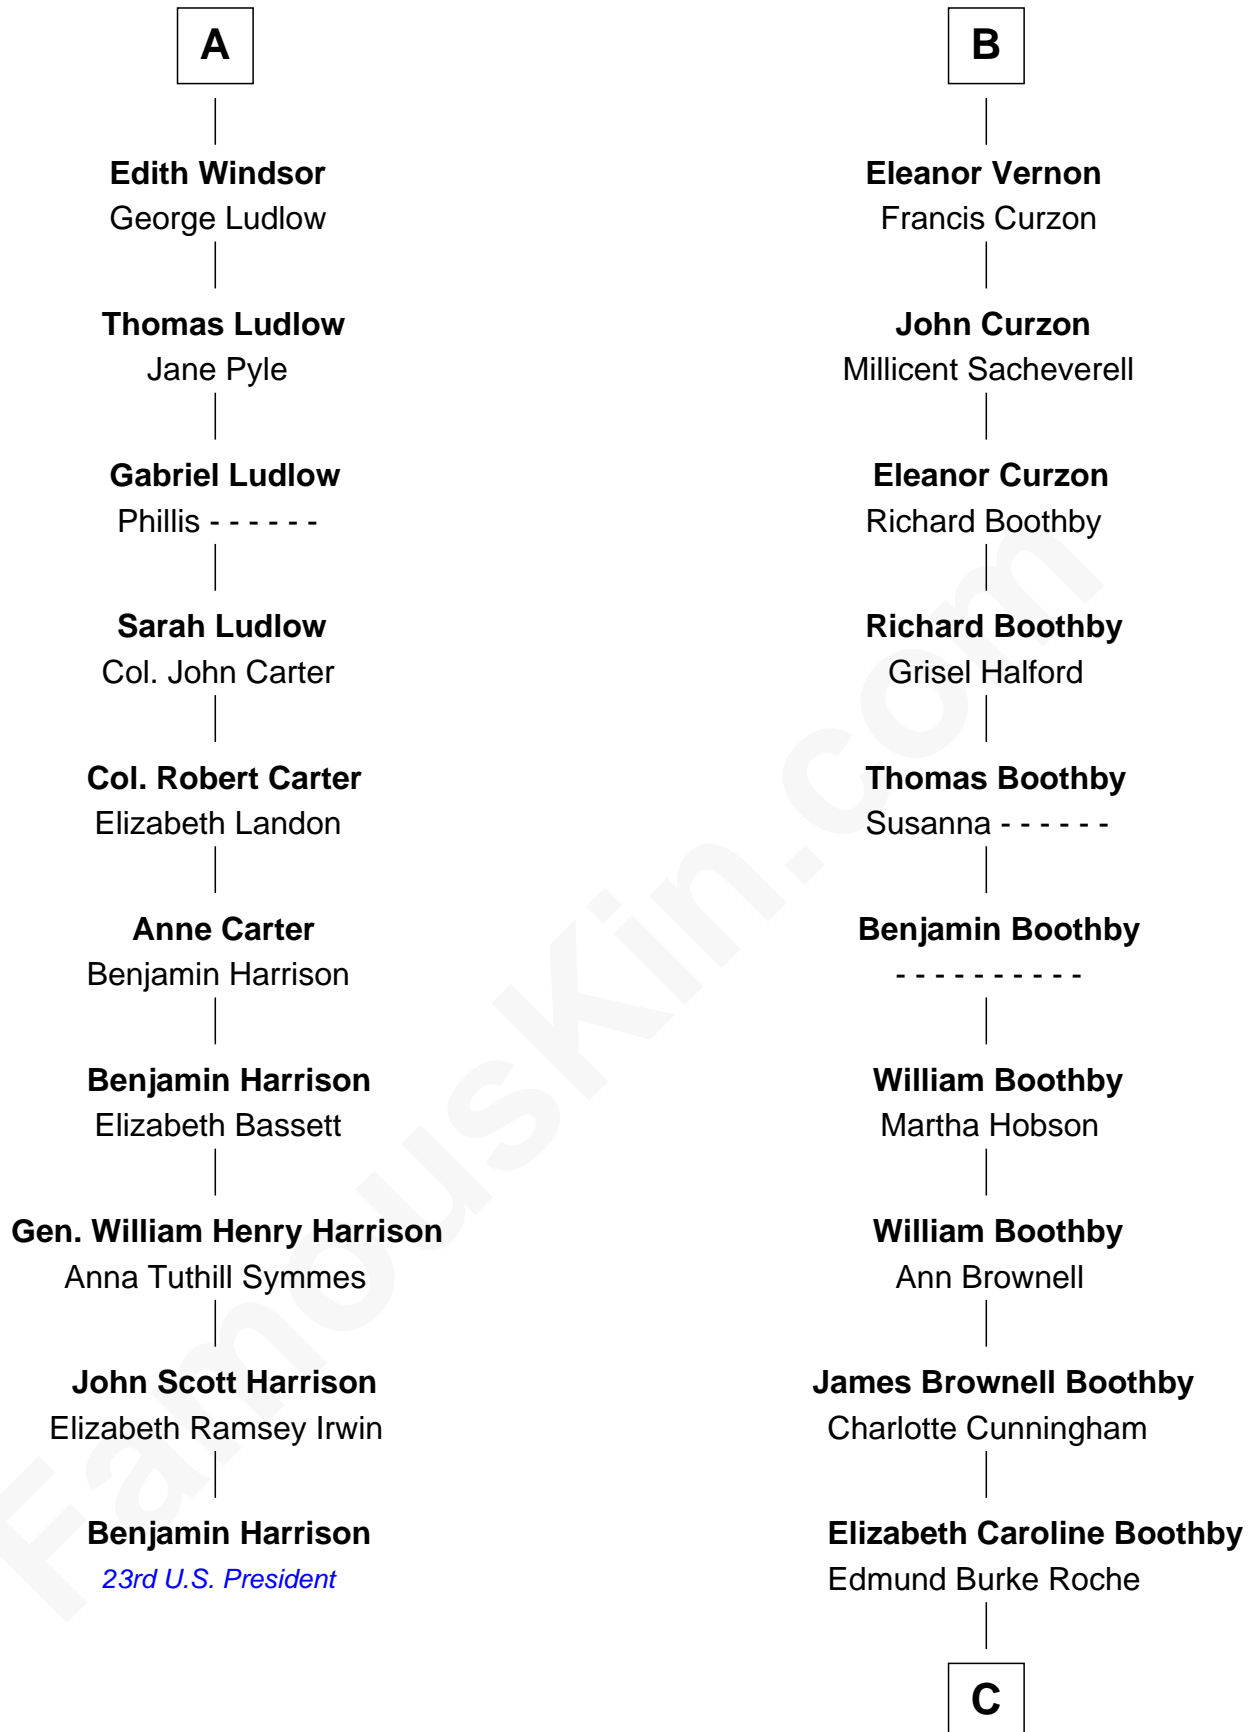

FamousKin.com
Relationship Chart of
Benjamin Harrison
23rd U.S. President

16th cousin 5 times removed of

Oliver Platt
Movie Actor

Humphrey de Bohun
 Elizabeth Plantagenet

C

James Boothby Burke Roche

Frances Eleanor Work