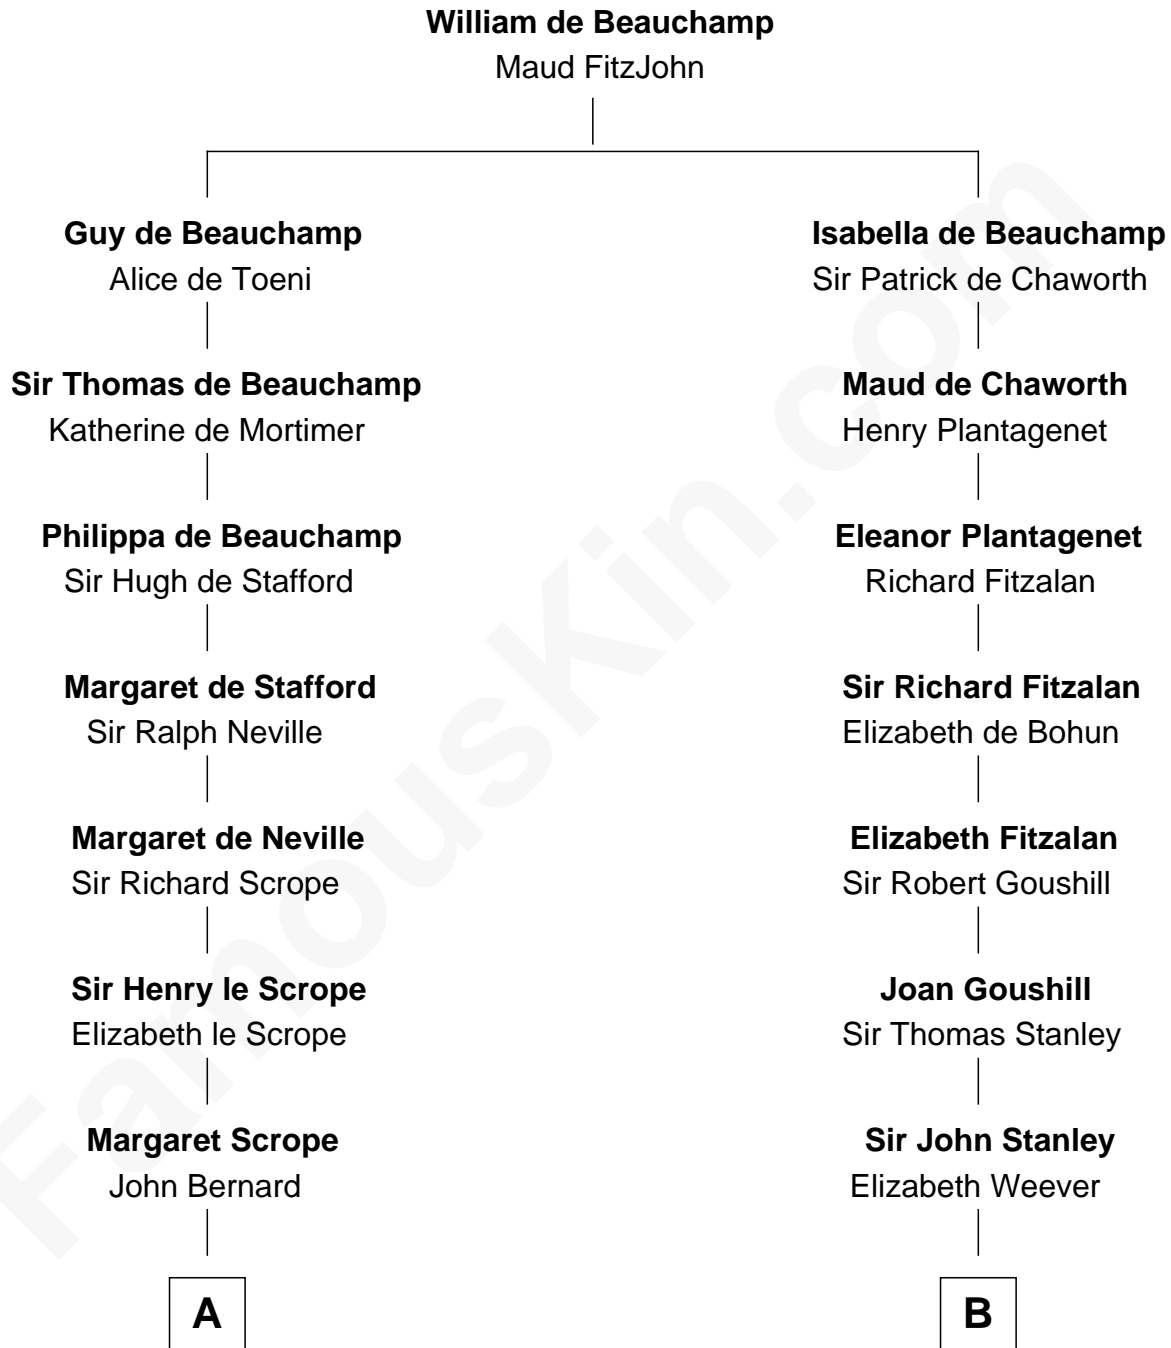

FamousKin.com
Relationship Chart of
Benjamin Harrison
23rd U.S. President

18th cousin 2 times removed of

Thomas Hunt Morgan
Nobel Prize Winner in Physiology or Medicine

C

John Scott Harrison
Elizabeth Ramsey Irwin

Benjamin Harrison
23rd U.S. President

D

Mary Tayloe Lloyd
Francis Scott Key

Elizabeth Phoebe Key
Charles Howard

Ellen Key Howard
Charlton Hunt Morgan

Thomas Hunt Morgan
Nobel Prize Winner

FamousKin.com