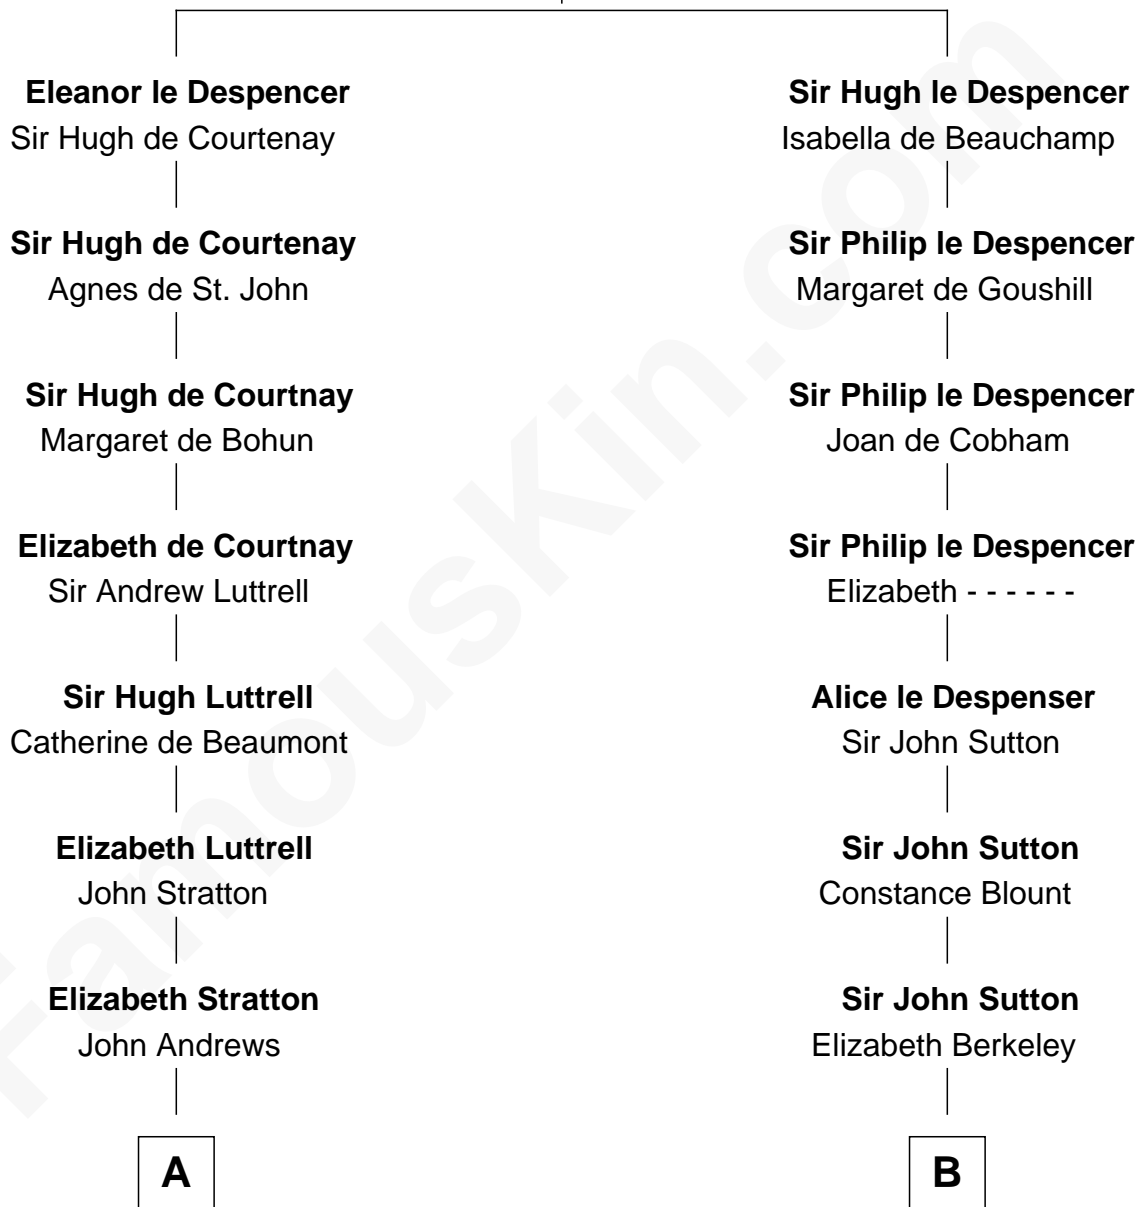

FamousKin.com
Relationship Chart of
Benjamin Harrison
23rd U.S. President

18th cousin 1 time removed of
Marjorie Post
Founder of General Foods

Sir Hugh le Despencer
 Aveline Basset

C

John Scott Harrison
Elizabeth Ramsey Irwin

Benjamin Harrison
23rd U.S. President

D

Caroline Cushman Lathrop
Charles Rollin Post

Charles William Post
Elle Letitia Merriweather

Marjorie Post
Founder of General Foods

FamousKin.com