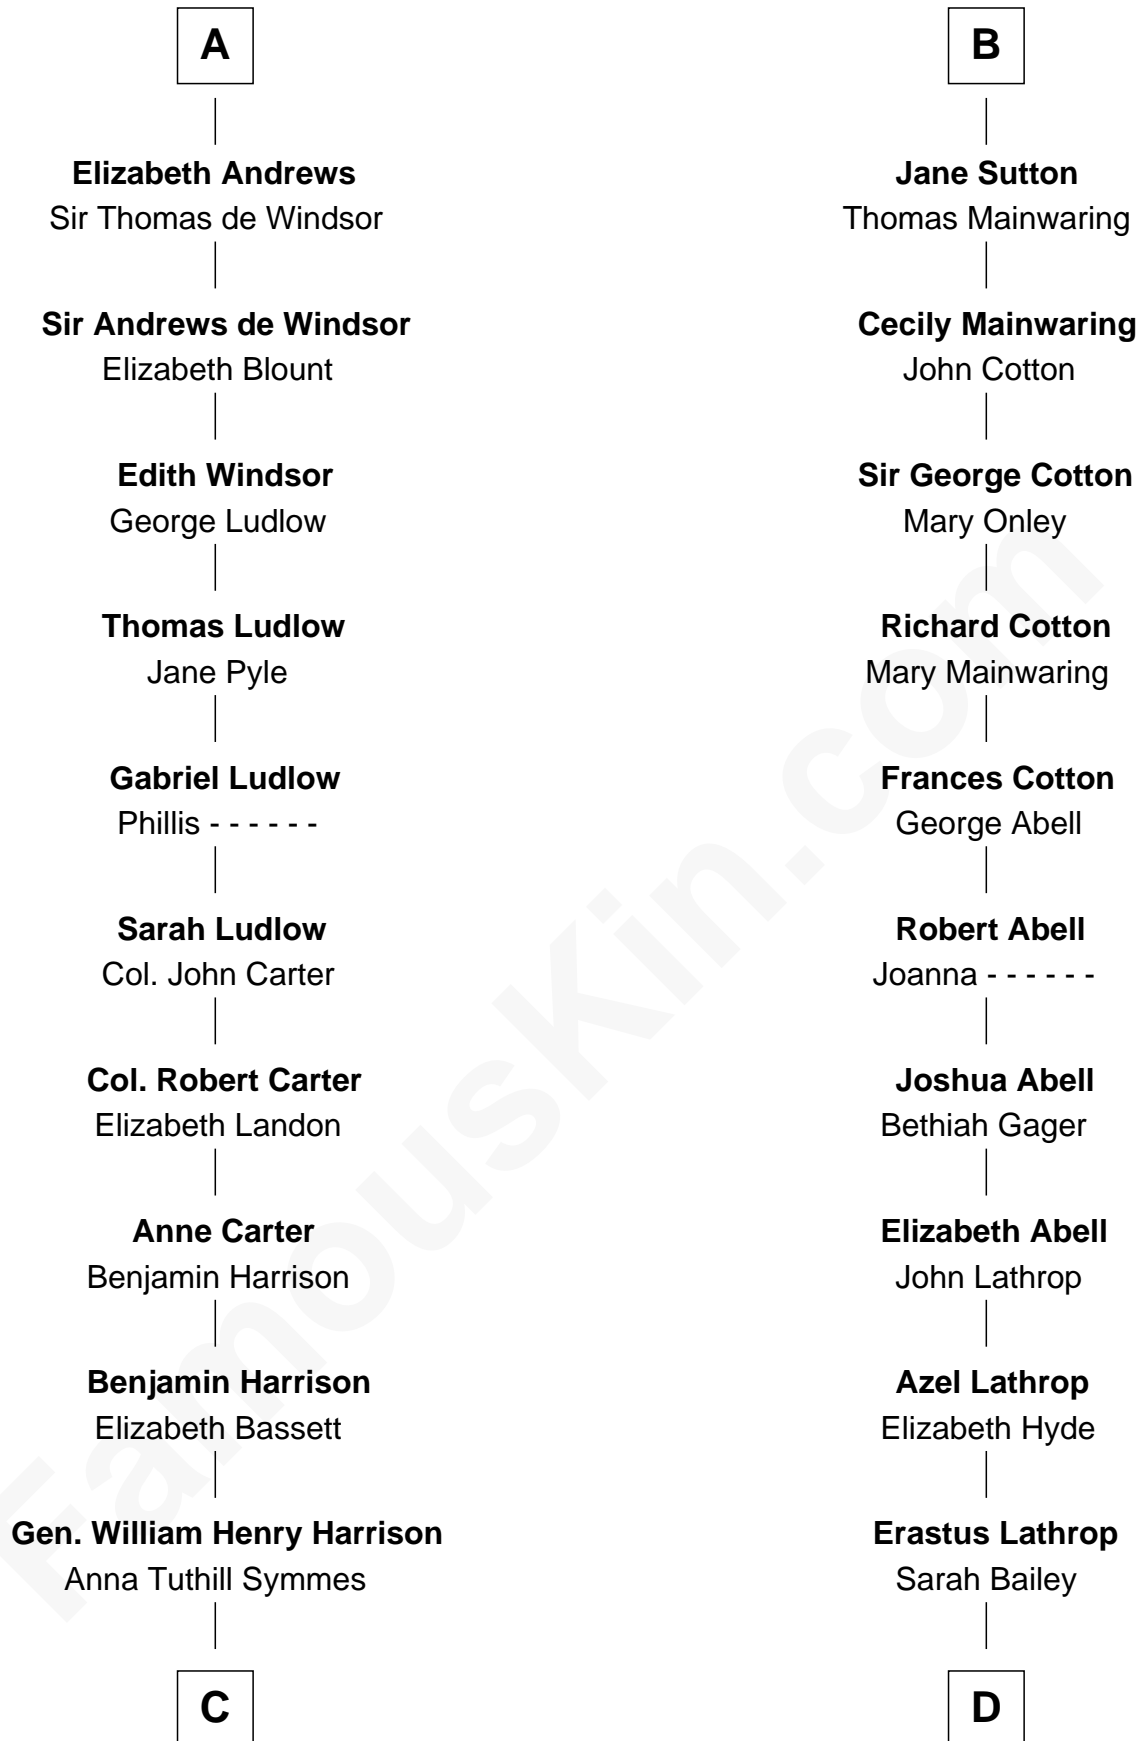

FamousKin.com
Relationship Chart of
Benjamin Harrison
23rd U.S. President

18th cousin 1 time removed of
Marjorie Post
Founder of General Foods

Sir Hugh le Despencer
 Aveline Basset

C

John Scott Harrison
Elizabeth Ramsey Irwin

Benjamin Harrison
23rd U.S. President

D

Caroline Cushman Lathrop
Charles Rollin Post

Charles William Post
Elle Letitia Merriweather

Marjorie Post
Founder of General Foods

FamousKin.com