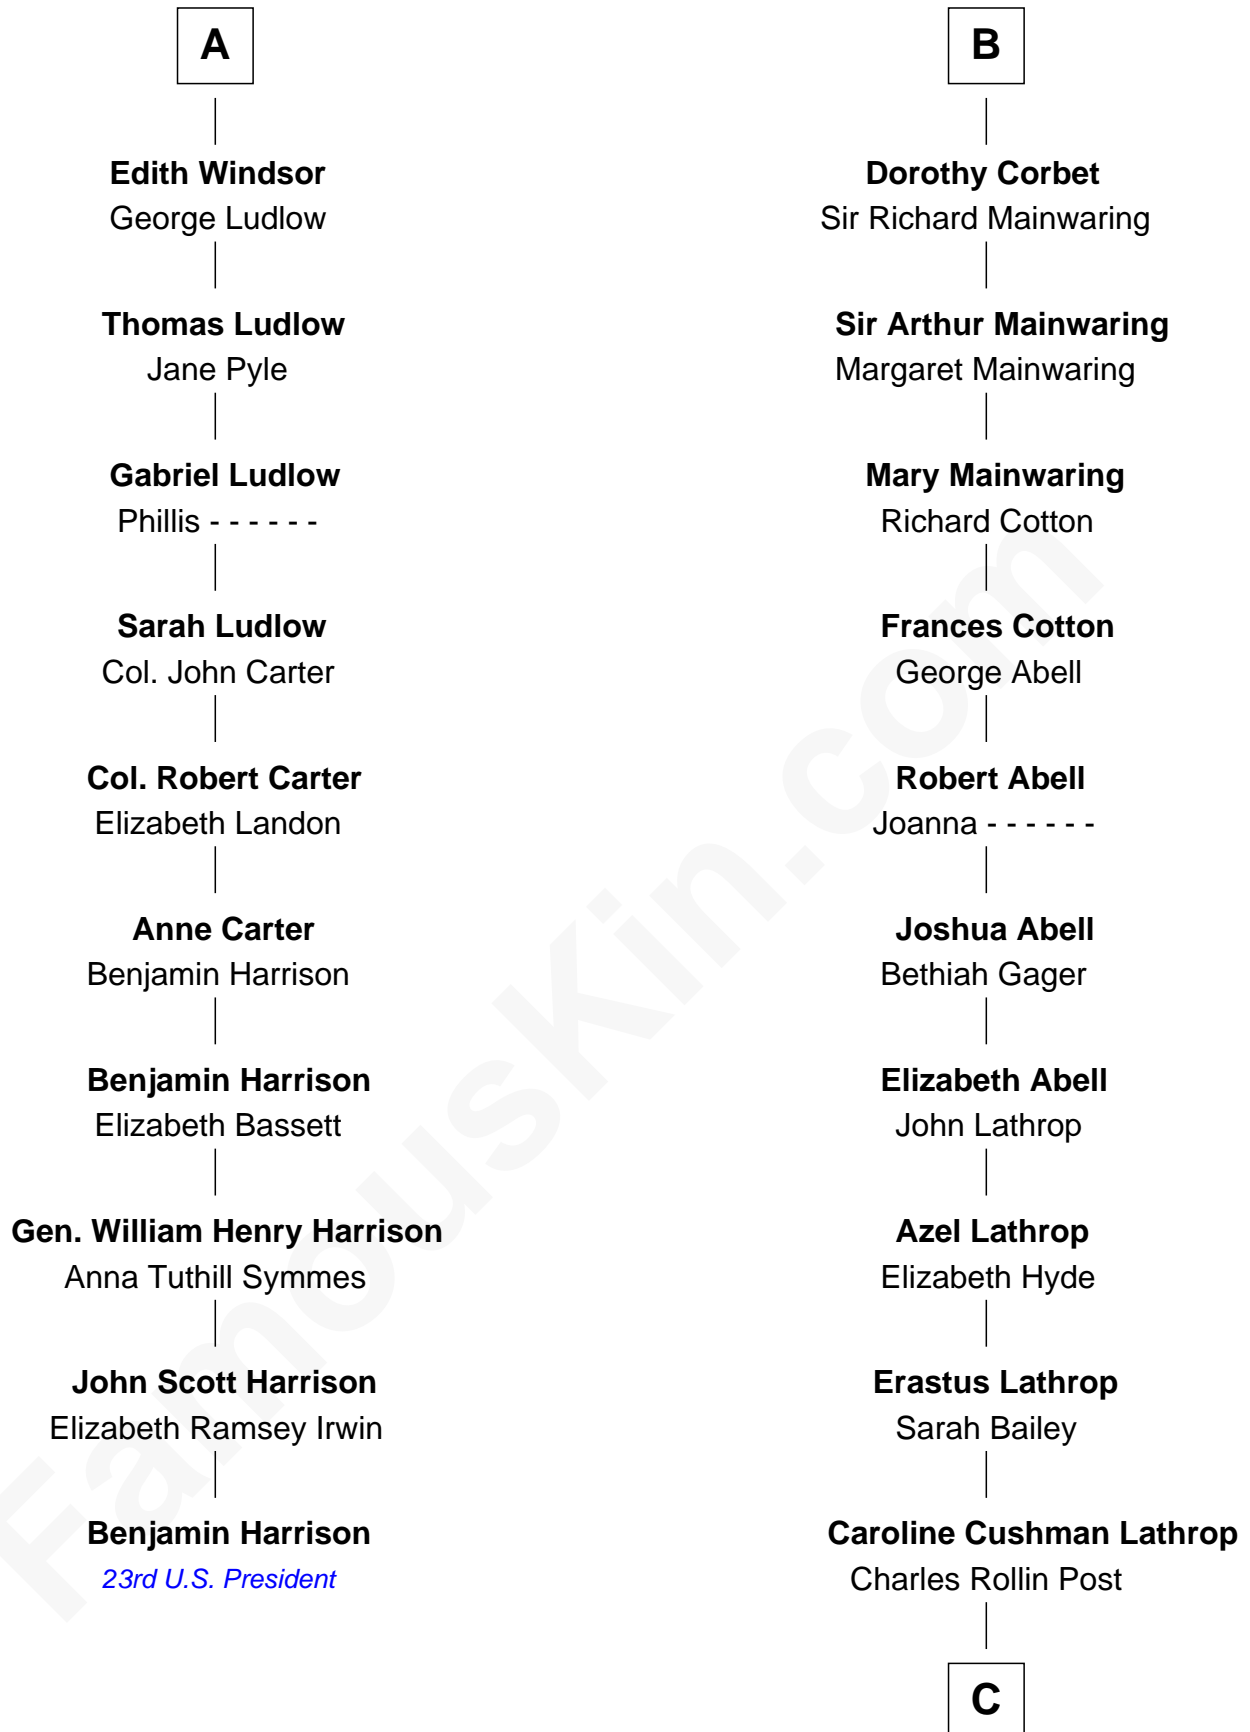

FamousKin.com
Relationship Chart of
Benjamin Harrison
23rd U.S. President

16th cousin 2 times removed of
Marjorie Post
Founder of General Foods

Humphrey de Bohun
 Elizabeth Plantagenet

C

Charles William Post
Elle Letitia Merriweather