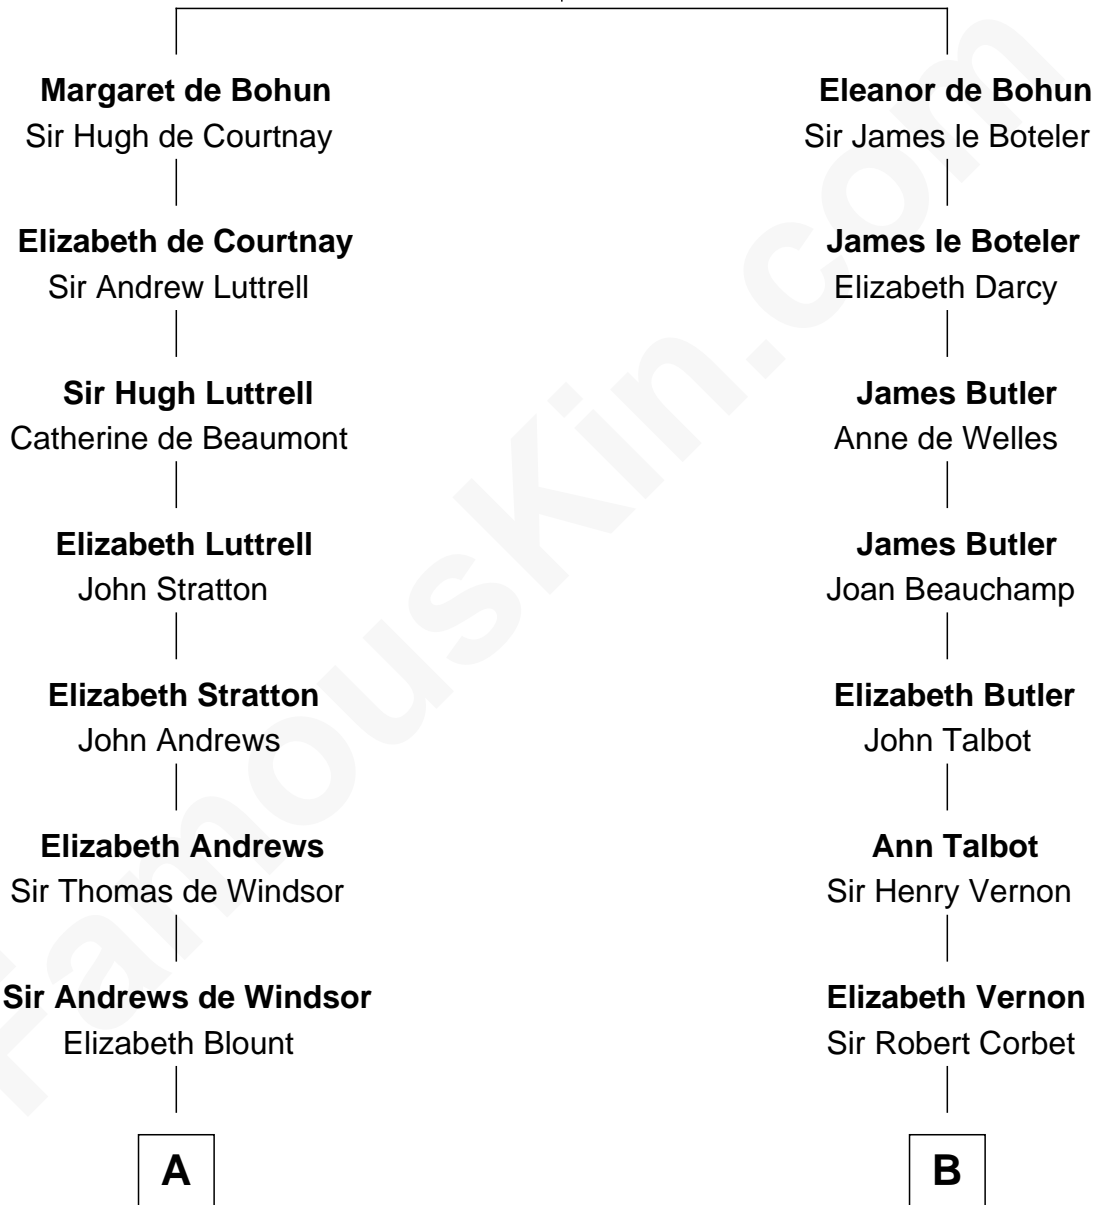

FamousKin.com
Relationship Chart of
Benjamin Harrison
23rd U.S. President

16th cousin 2 times removed of
Marjorie Post
Founder of General Foods

Humphrey de Bohun
 Elizabeth Plantagenet

C

Charles William Post
Elle Letitia Merriweather

Marjorie Post
Founder of General Foods

FamousKin.com