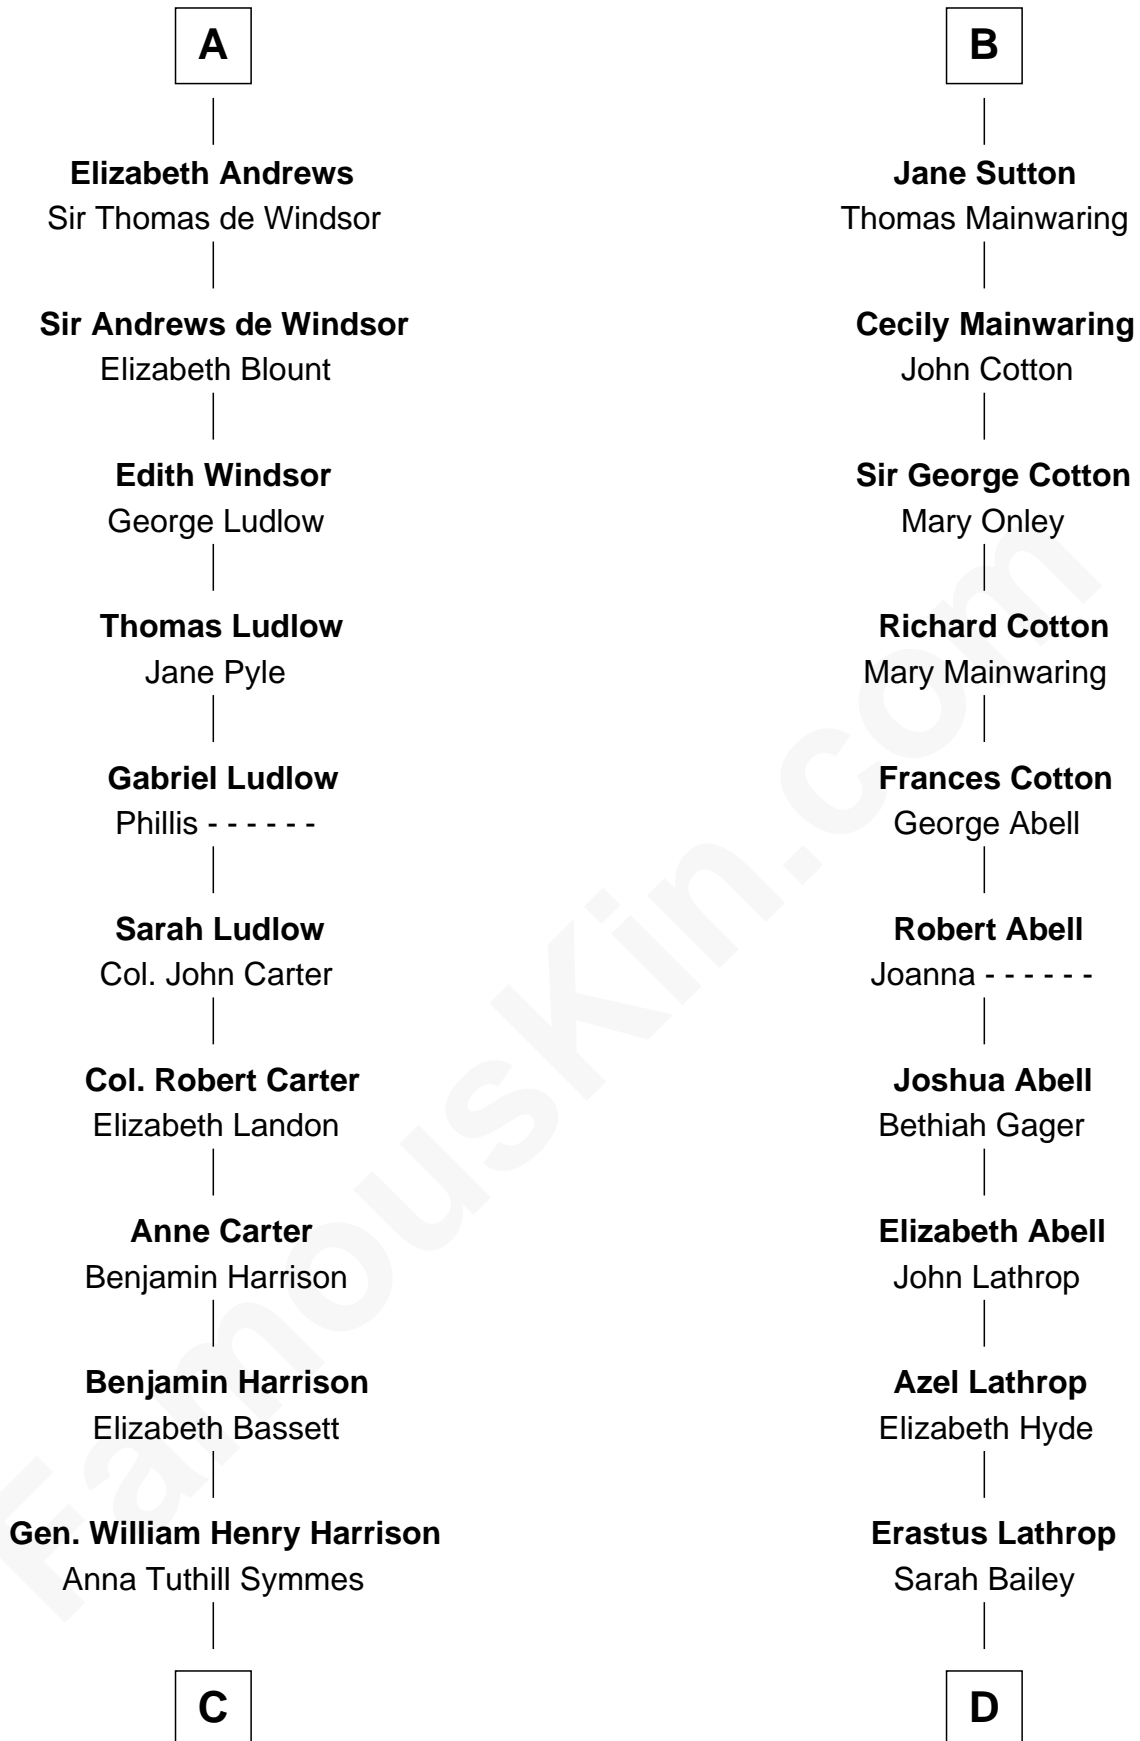

FamousKin.com Relationship Chart of

Benjamin Harrison

23rd U.S. President

18th cousin of

C. W. Post

Founder of Post Cereals

Sir Hugh le Despencer

Aveline Basset

Isabella de Beauchamp

Sir Philip le Despencer

Margaret de Goushill

Sir Philip le Despencer

Joan de Cobham

Sir Philip le Despencer

Elizabeth - - - - -

Alice le Despenser

Sir John Sutton

Sir John Sutton

Constance Blount

Sir John Sutton

Elizabeth Berkeley

B

C

John Scott Harrison
Elizabeth Ramsey Irwin

Benjamin Harrison
23rd U.S. President

D

Caroline Cushman Lathrop
Charles Rollin Post

C. W. Post
Founder of Post Cereals

FamousKin.com