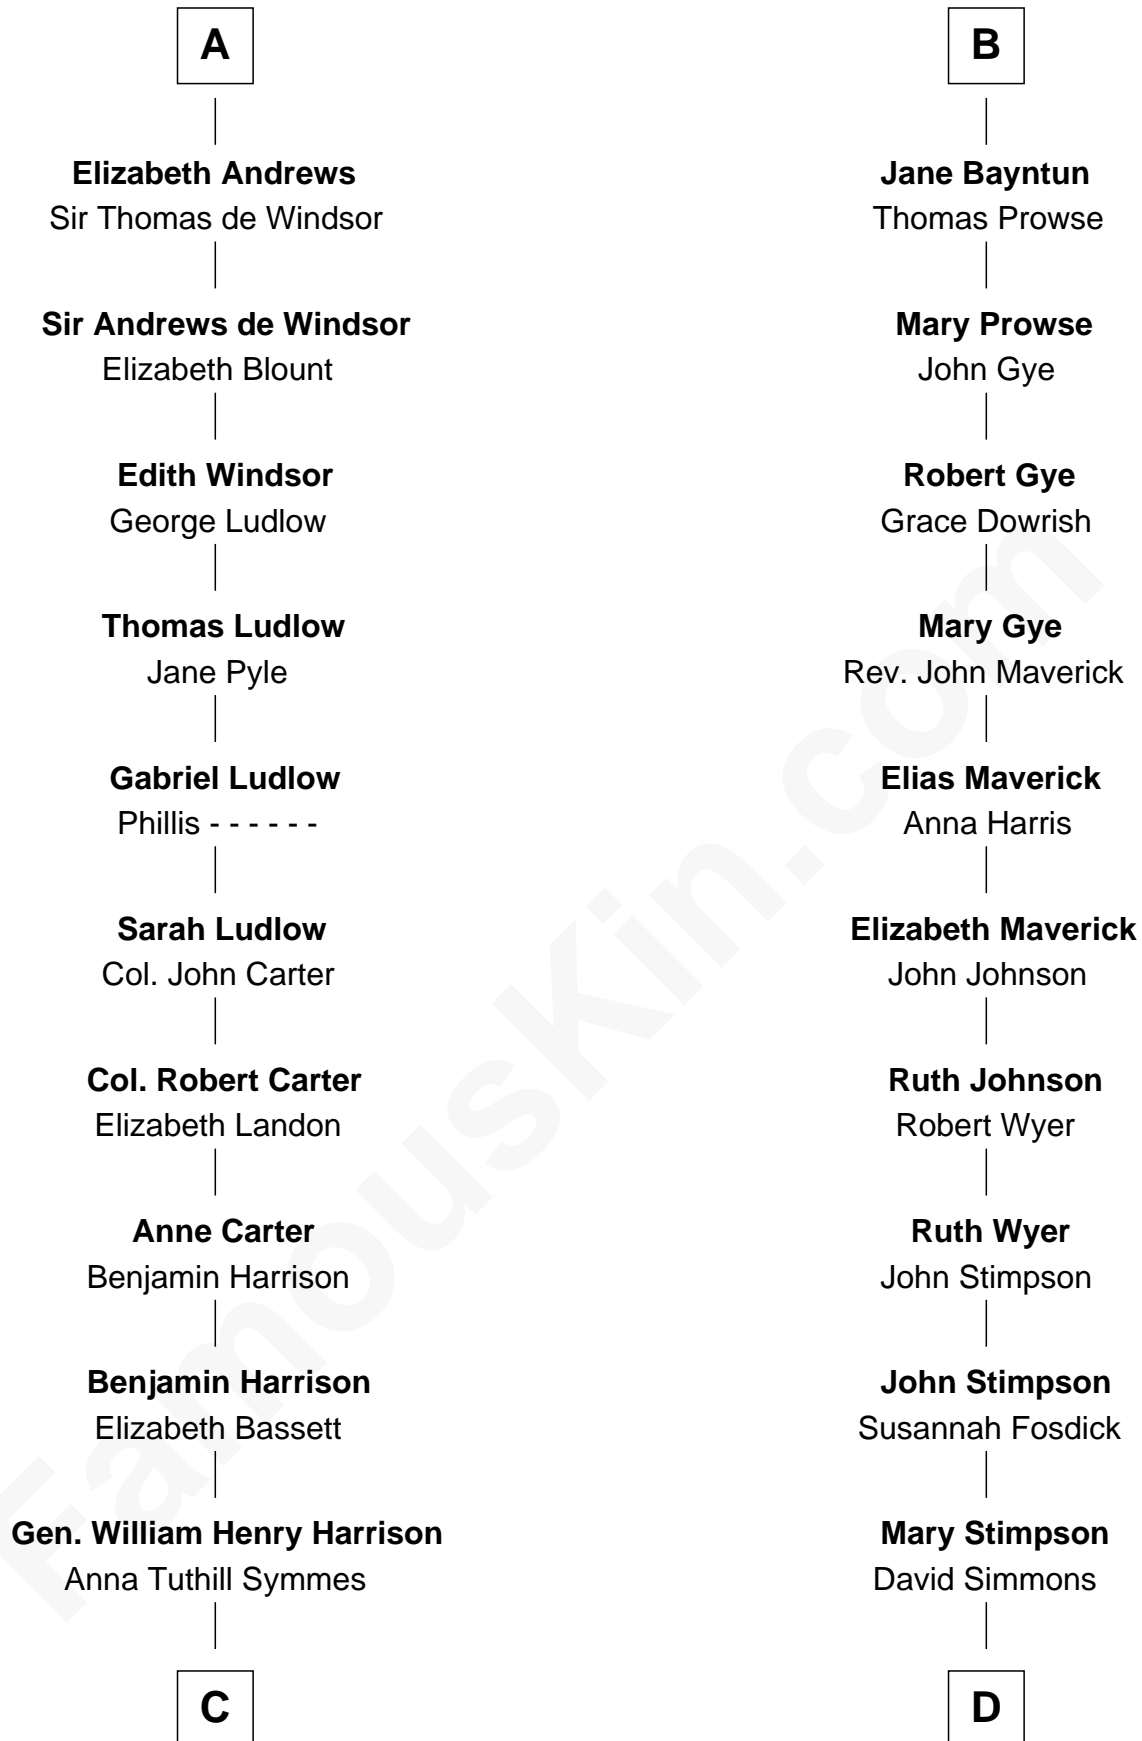

**FamousKin.com**  
**Relationship Chart of**  
**Benjamin Harrison**  
*23rd U.S. President*

**18th cousin 3 times removed of**  
**Pete Seeger**  
*American Folk Singer*

**C**

**John Scott Harrison**  
Elizabeth Ramsey Irwin

**Benjamin Harrison**  
*23rd U.S. President*

**D**

**Thomas Simmons**  
Sarah Homans Thwing

**Elsie Thwing Simmons**  
Albert Adams

**Elsie Simmons Adams**  
Charles Louis Seeger

**Charles Louis Seeger**  
Constance de Clyver Edson

**Pete Seeger**  
*American Folk Singer*

FamousKin.com