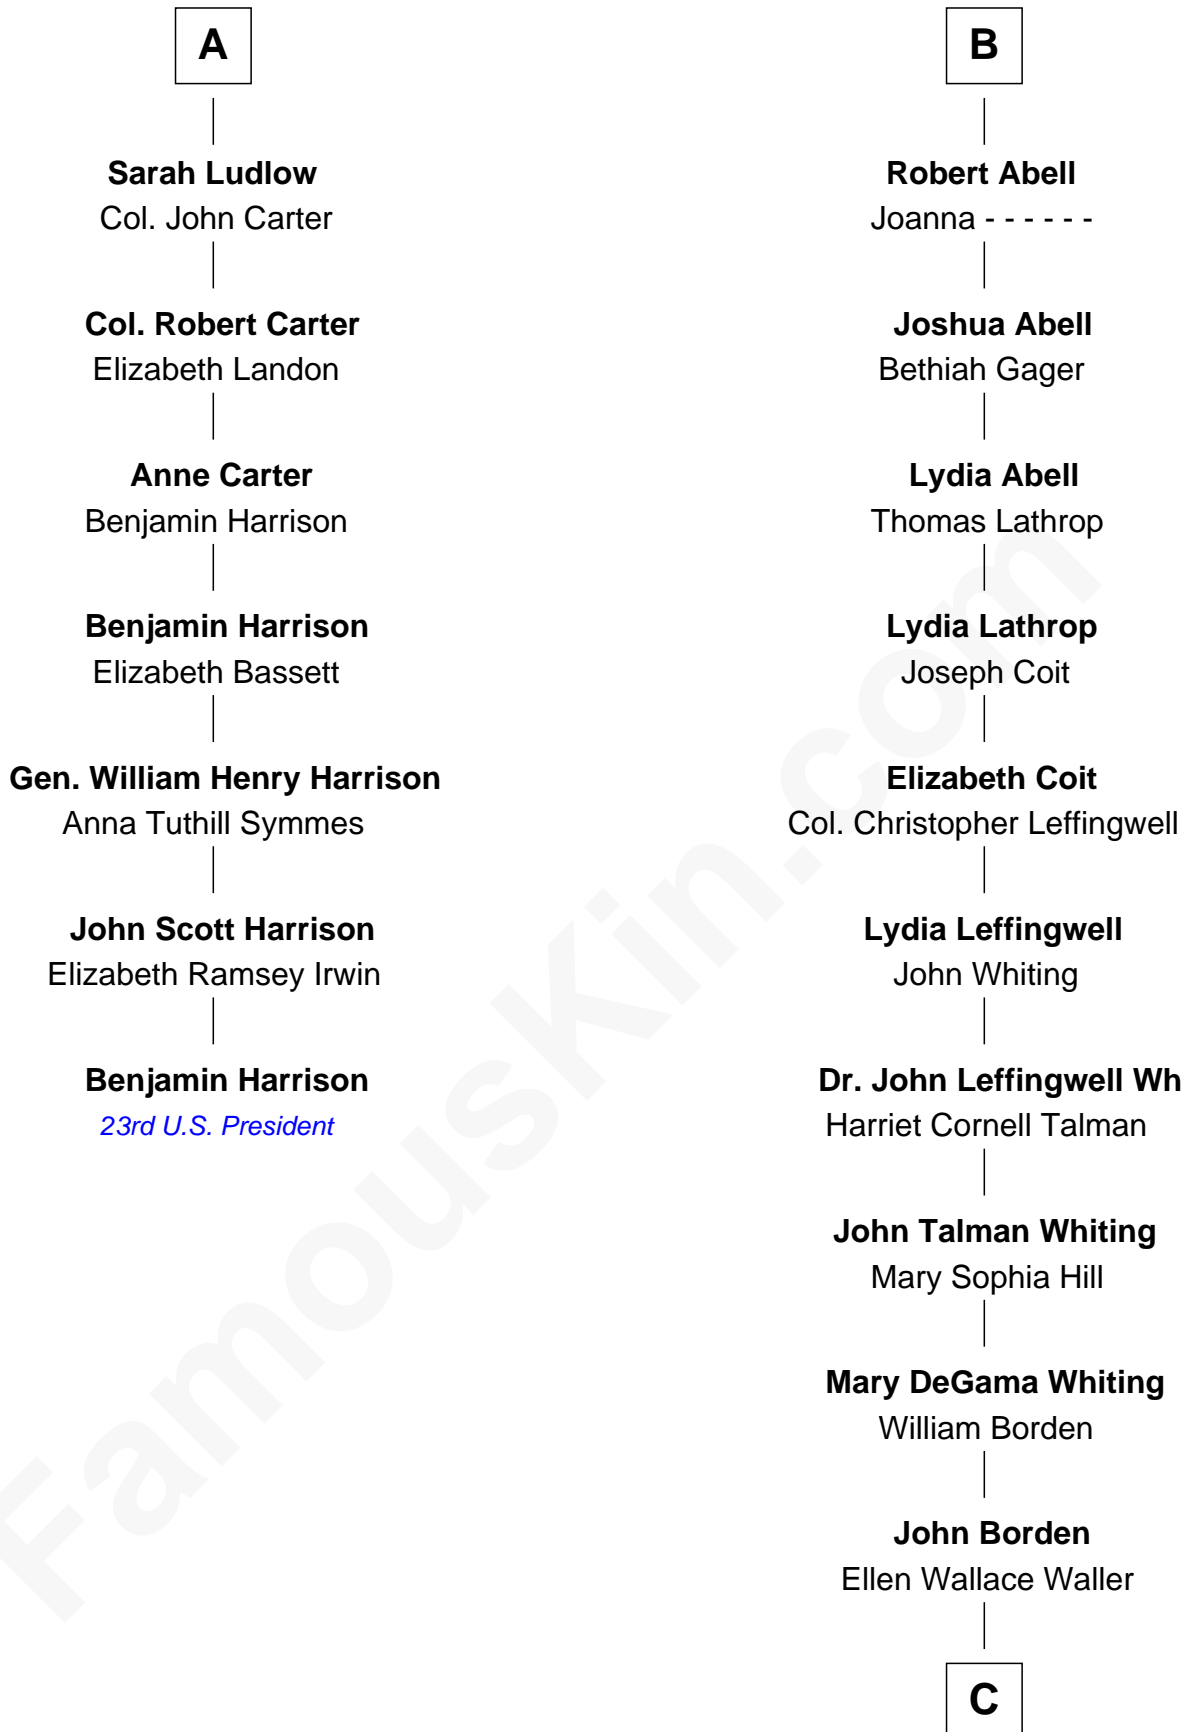

FamousKin.com
Relationship Chart of
Benjamin Harrison
23rd U.S. President

13th cousin 5 times removed of

Adlai Stevenson III
U.S. Senator from Illinois

Sir Walter Blount
 Sancha de Ayala

Sir Thomas Blount
 Margaret de Gresley

Constance Blount
 Sir John Sutton

Sir Walter Blount
 Helena Byron

Sir John Sutton
 Elizabeth Berkeley

Sir William Blount
 Margaret Echyngam

Jane Sutton
 Thomas Mainwaring

Elizabeth Blount
 Sir Andrews de Windsor

Cecily Mainwaring
 John Cotton

Edith Windsor
 George Ludlow

Sir George Cotton
 Mary Onley

Thomas Ludlow
 Jane Pyle

Richard Cotton
 Mary Mainwaring

Gabriel Ludlow
 Phillis - - - - -

Frances Cotton
 George Abell

A

B

C

Ellen Borden
Adlai Ewing Stevenson

Adlai Stevenson III
U.S. Senator from Illinois

FamousKin.com