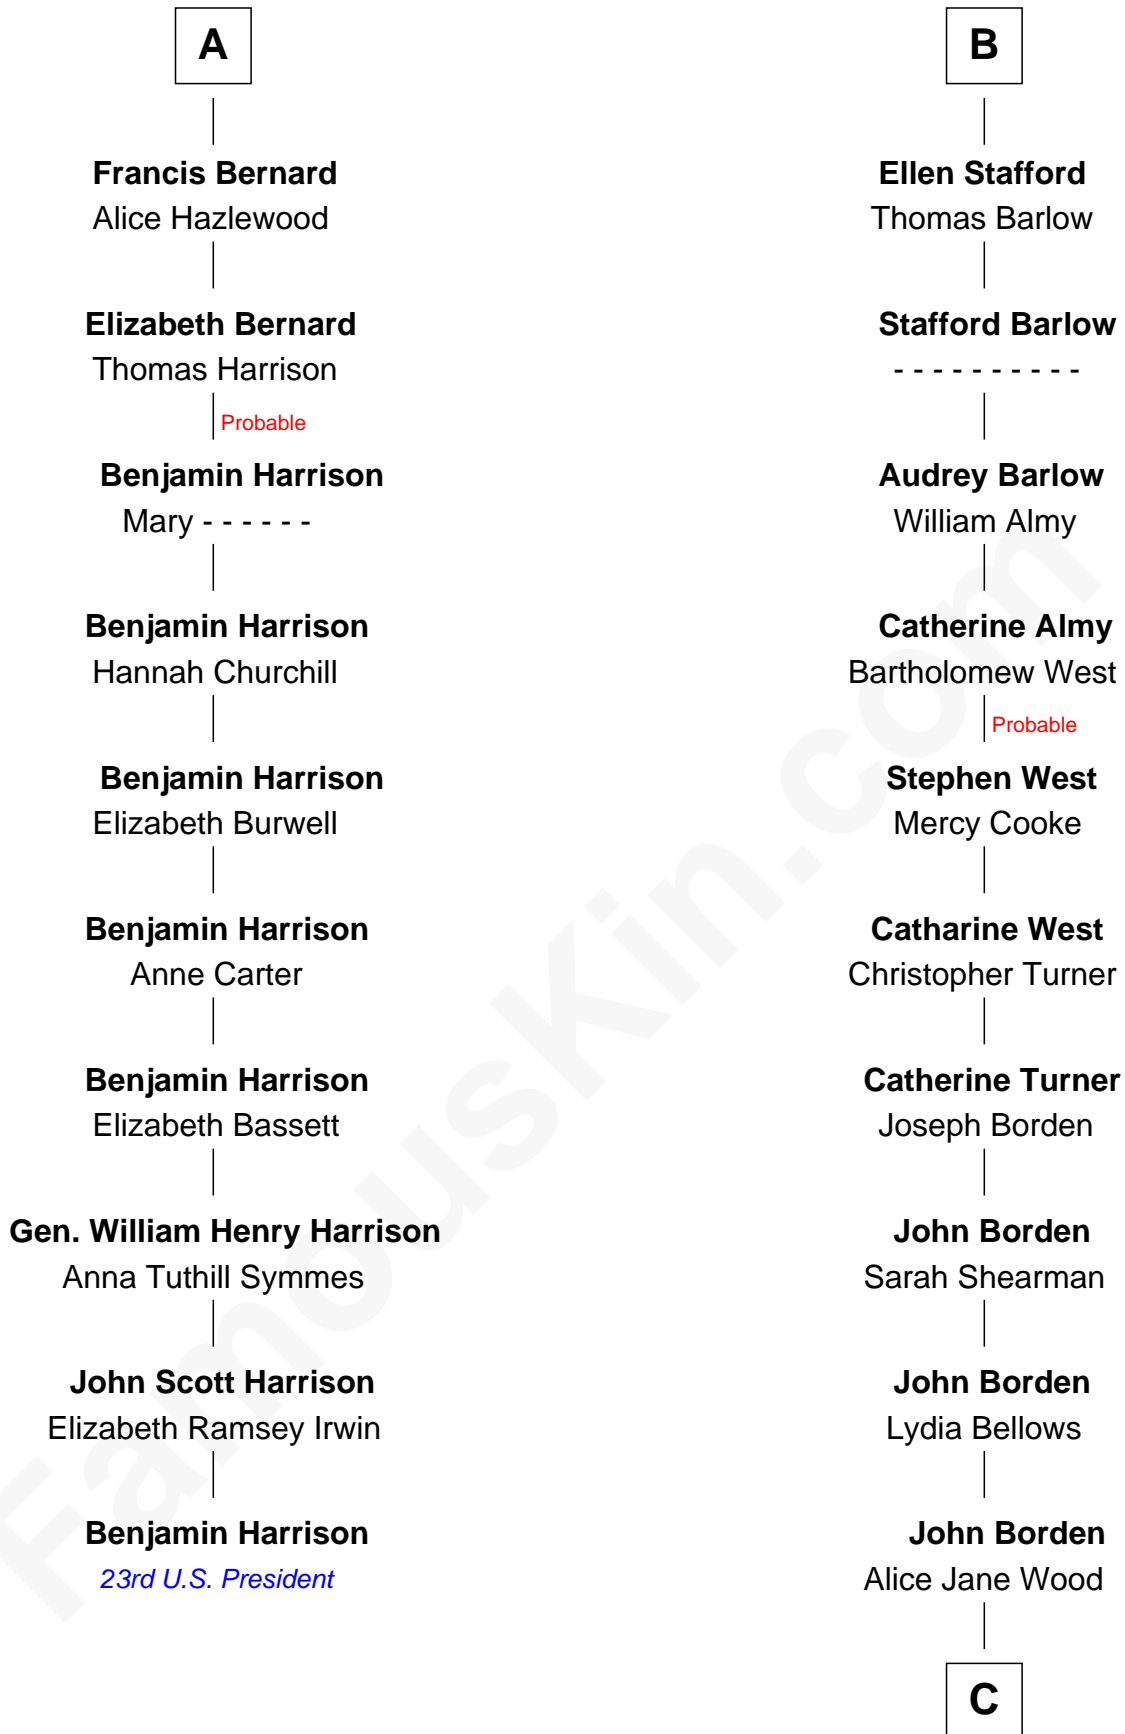

**FamousKin.com**  
**Relationship Chart of**  
**Benjamin Harrison**  
*23rd U.S. President*

16th cousin 4 times removed of

**Adlai Stevenson III**  
*U.S. Senator from Illinois*

**C**

**William Borden**  
Mary DeGama Whiting

**John Borden**  
Ellen Wallace Waller

**Ellen Borden**  
Adlai Ewing Stevenson

**Adlai Stevenson III**  
*U.S. Senator from Illinois*

FamousKin.com