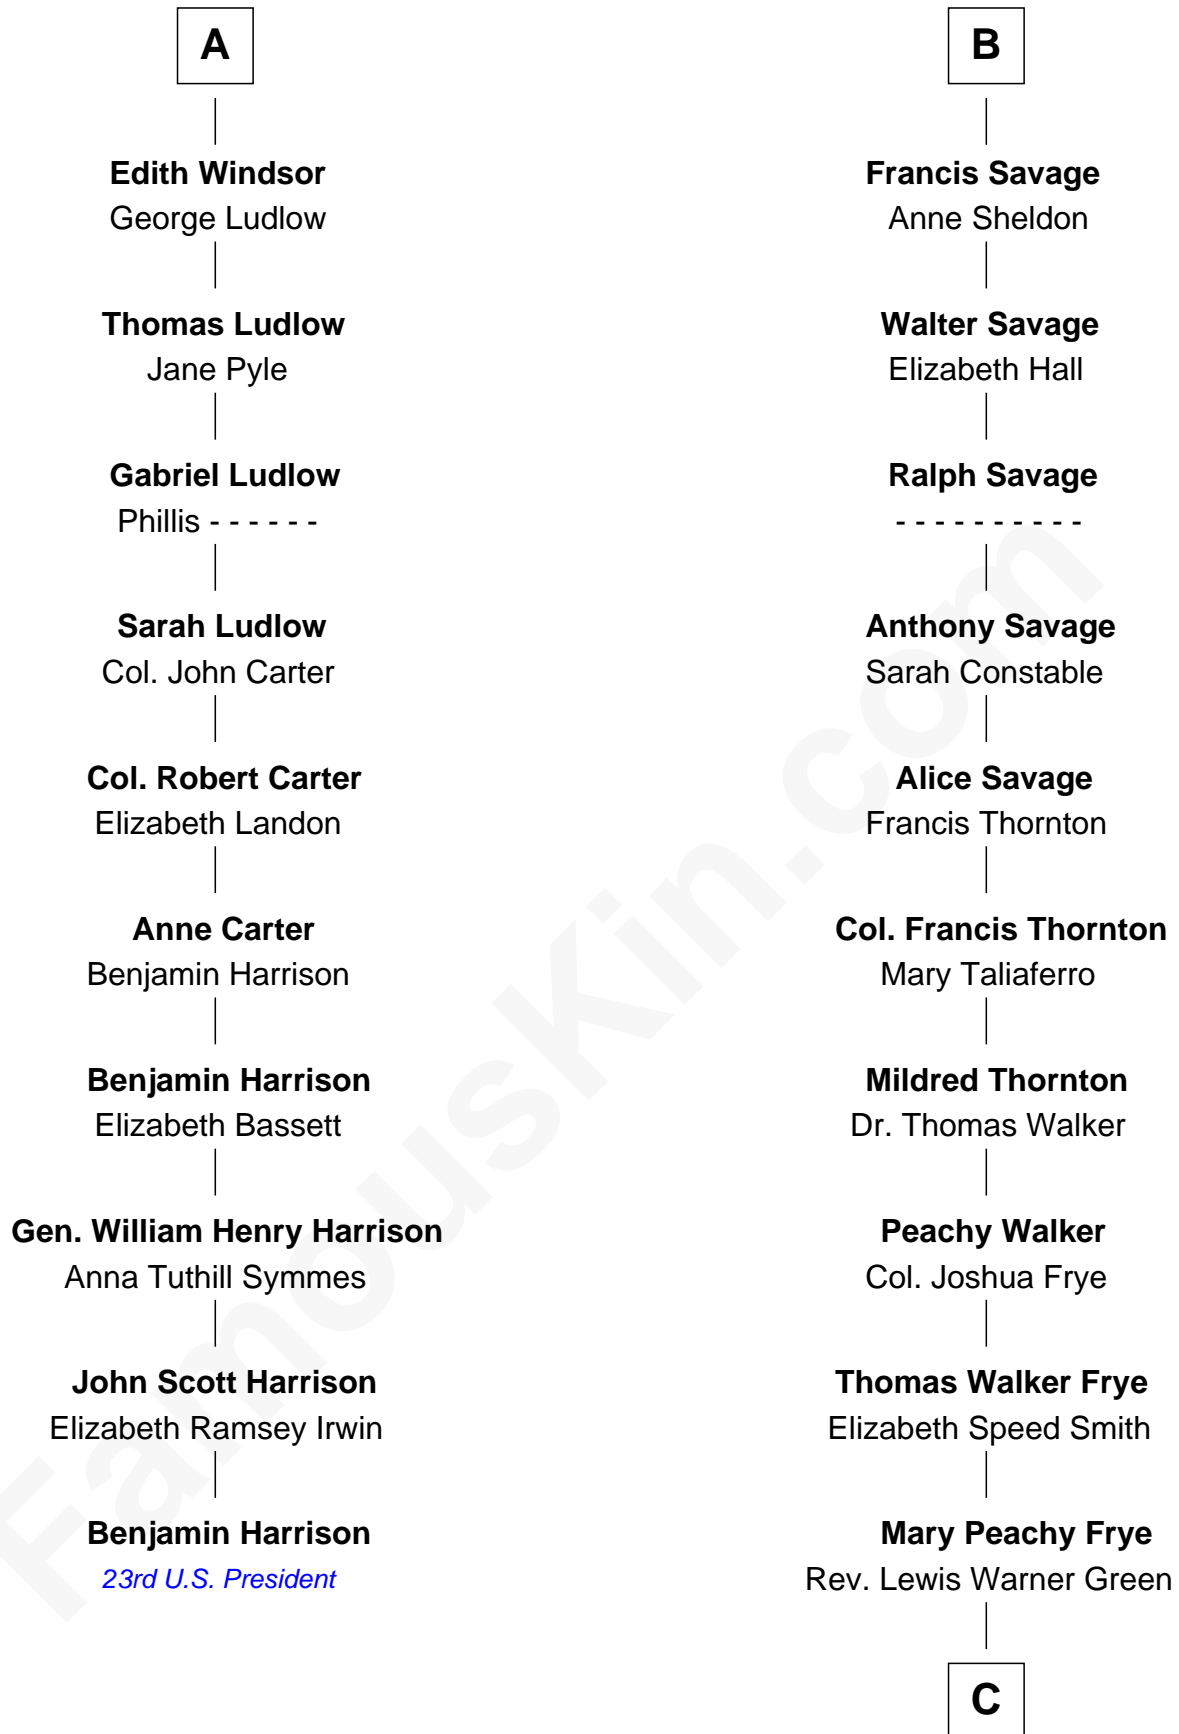

FamousKin.com
Relationship Chart of
Benjamin Harrison
23rd U.S. President

16th cousin 4 times removed of

Adlai Stevenson III
U.S. Senator from Illinois

Humphrey de Bohun
 Elizabeth Plantagenet

C

—
Letitia Green

Adlai Ewing Stevenson

—
Lewis Green Stevenson

Helen Louise Davis

—
Adlai Ewing Stevenson

Ellen Borden

—
Adlai Stevenson III

U.S. Senator from Illinois

FamousKin.com