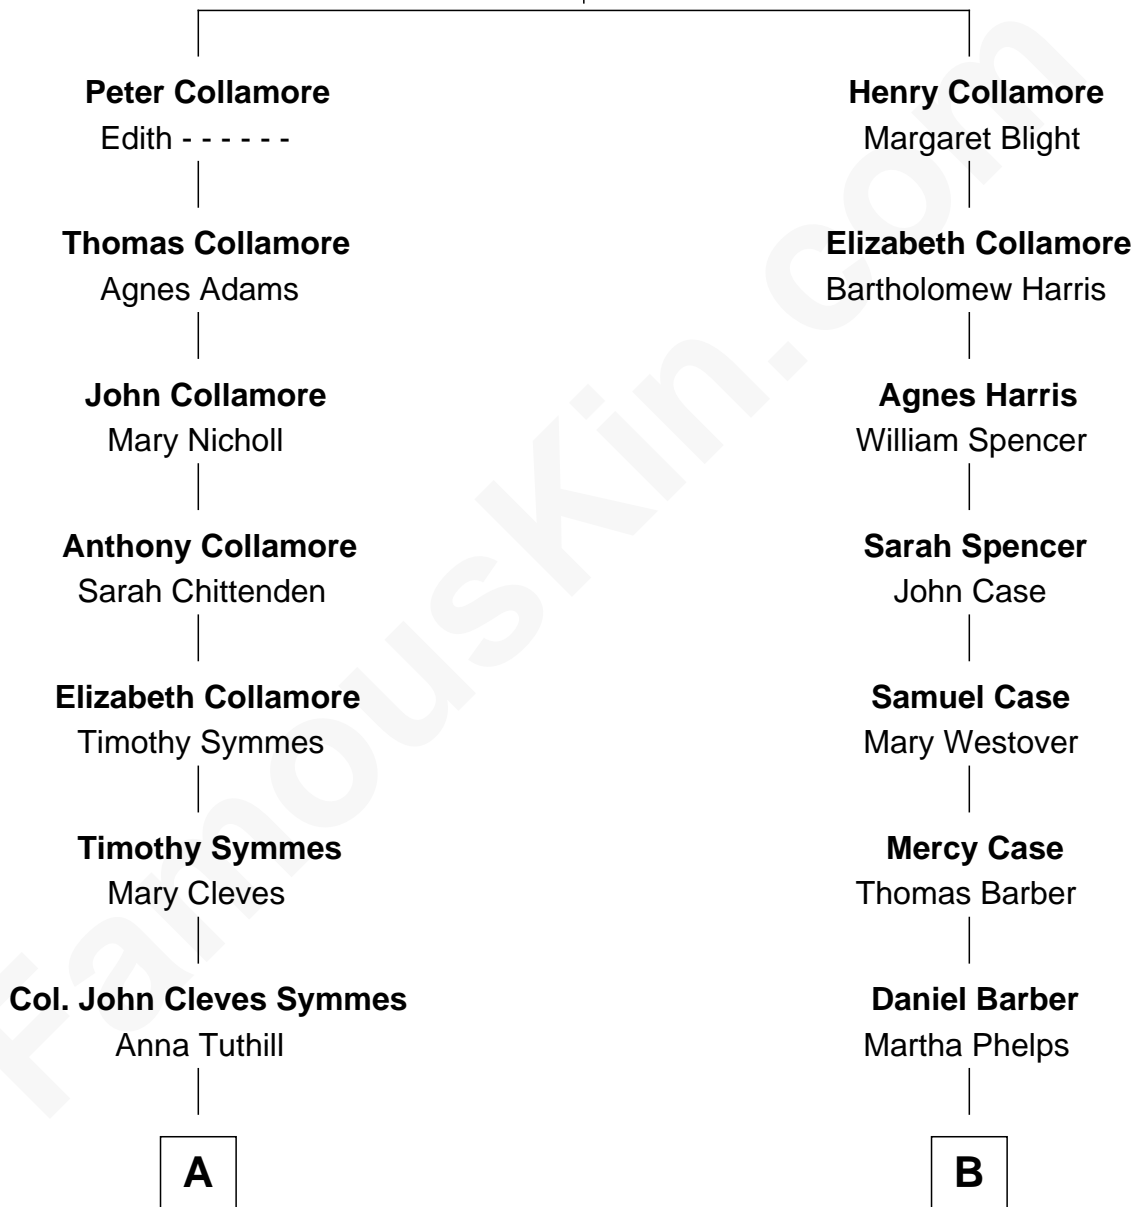

**FamousKin.com**  
**Relationship Chart of**  
**Benjamin Harrison**  
*23rd U.S. President*

9th cousin 4 times removed of

**Jodie Foster**  
*Movie Actress*

**John Collamore**  
 Margery Hext

**A**

**Anna Tuthill Symmes**  
Gen. William Henry Harrison

**John Scott Harrison**  
Elizabeth Ramsey Irwin

**Benjamin Harrison**  
*23rd U.S. President*

**B**

**Sarah Barber**  
George Fisher

**Lucius George Fisher**  
Caroline Amelia Field

**Lucius George Fisher**  
Katherine Louise Eddy

**Alice Eddy Fisher**  
Alexis Caldwell Foster

**Lucius Fisher Foster**  
Constance Marie Robertson

**Lucius Fisher Foster**  
Evelyn Della Almond

**Jodie Foster**  
*Movie Actress*