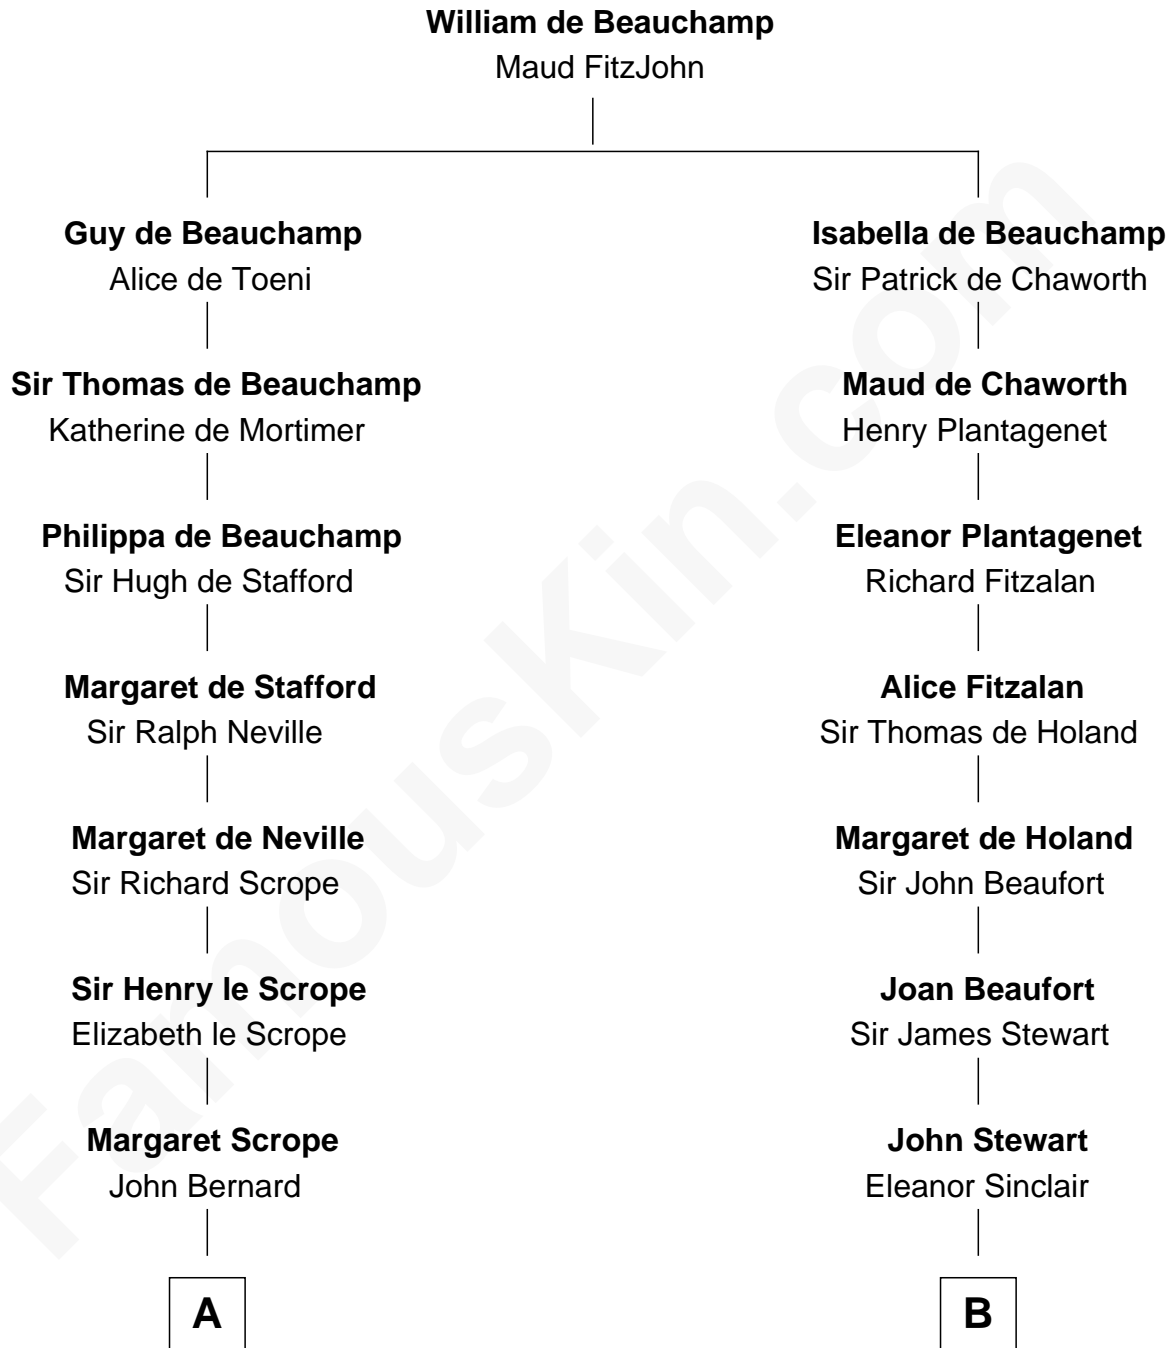

FamousKin.com
Relationship Chart of
Benjamin Harrison
23rd U.S. President

13th cousin 5 times removed of
Alexander Spotswood
Lieutenant Governor of Virginia

C

John Scott Harrison
Elizabeth Ramsey Irwin

Benjamin Harrison
23rd U.S. President

FamousKin.com