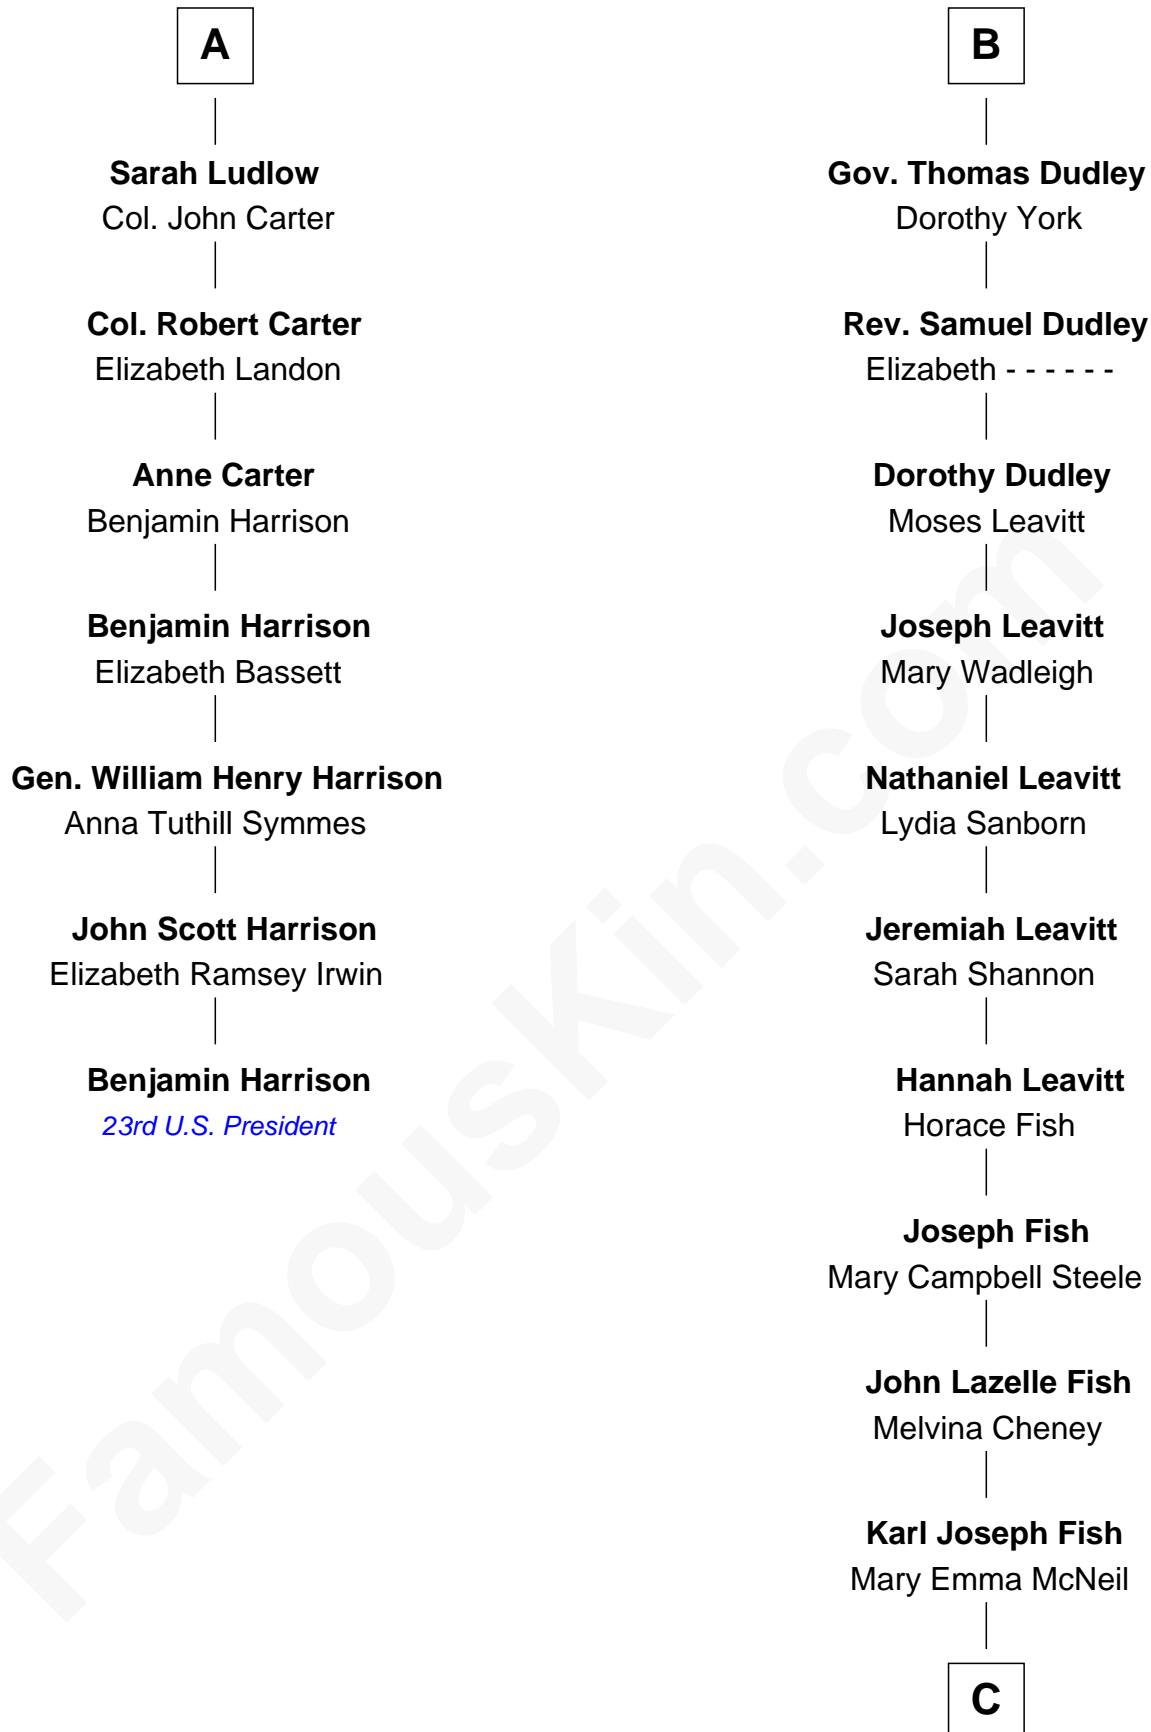

FamousKin.com
Relationship Chart of
Benjamin Harrison
23rd U.S. President

13th cousin 6 times removed of

Keri Russell
TV and Movie Actress

Sir Walter Blount
 Sancha de Ayala

Sir Thomas Blount
 Margaret de Gresley

Constance Blount
 Sir John Sutton

Sir Walter Blount
 Helena Byron

Sir John Sutton
 Elizabeth Berkeley

Sir William Blount
 Margaret Echyngham

Sir Edmund Sutton
 Joyce Tiptoft

Elizabeth Blount
 Sir Andrews de Windsor

Sir Edward Sutton
 Cecily Willoughby

Edith Windsor
 George Ludlow

Sir John Sutton
 Cecily Grey

Thomas Ludlow
 Jane Pyle

Sir Henry Dudley
 ----- Ashton

Gabriel Ludlow
 Phillis -----

Roger Dudley
 Susanna Thorne

A

B

C

Emma Inez Fish
Kermit Sylvester Stephens

Stephanie Stephens
David Harold Russell

Keri Russell
TV and Movie Actress

FamousKin.com