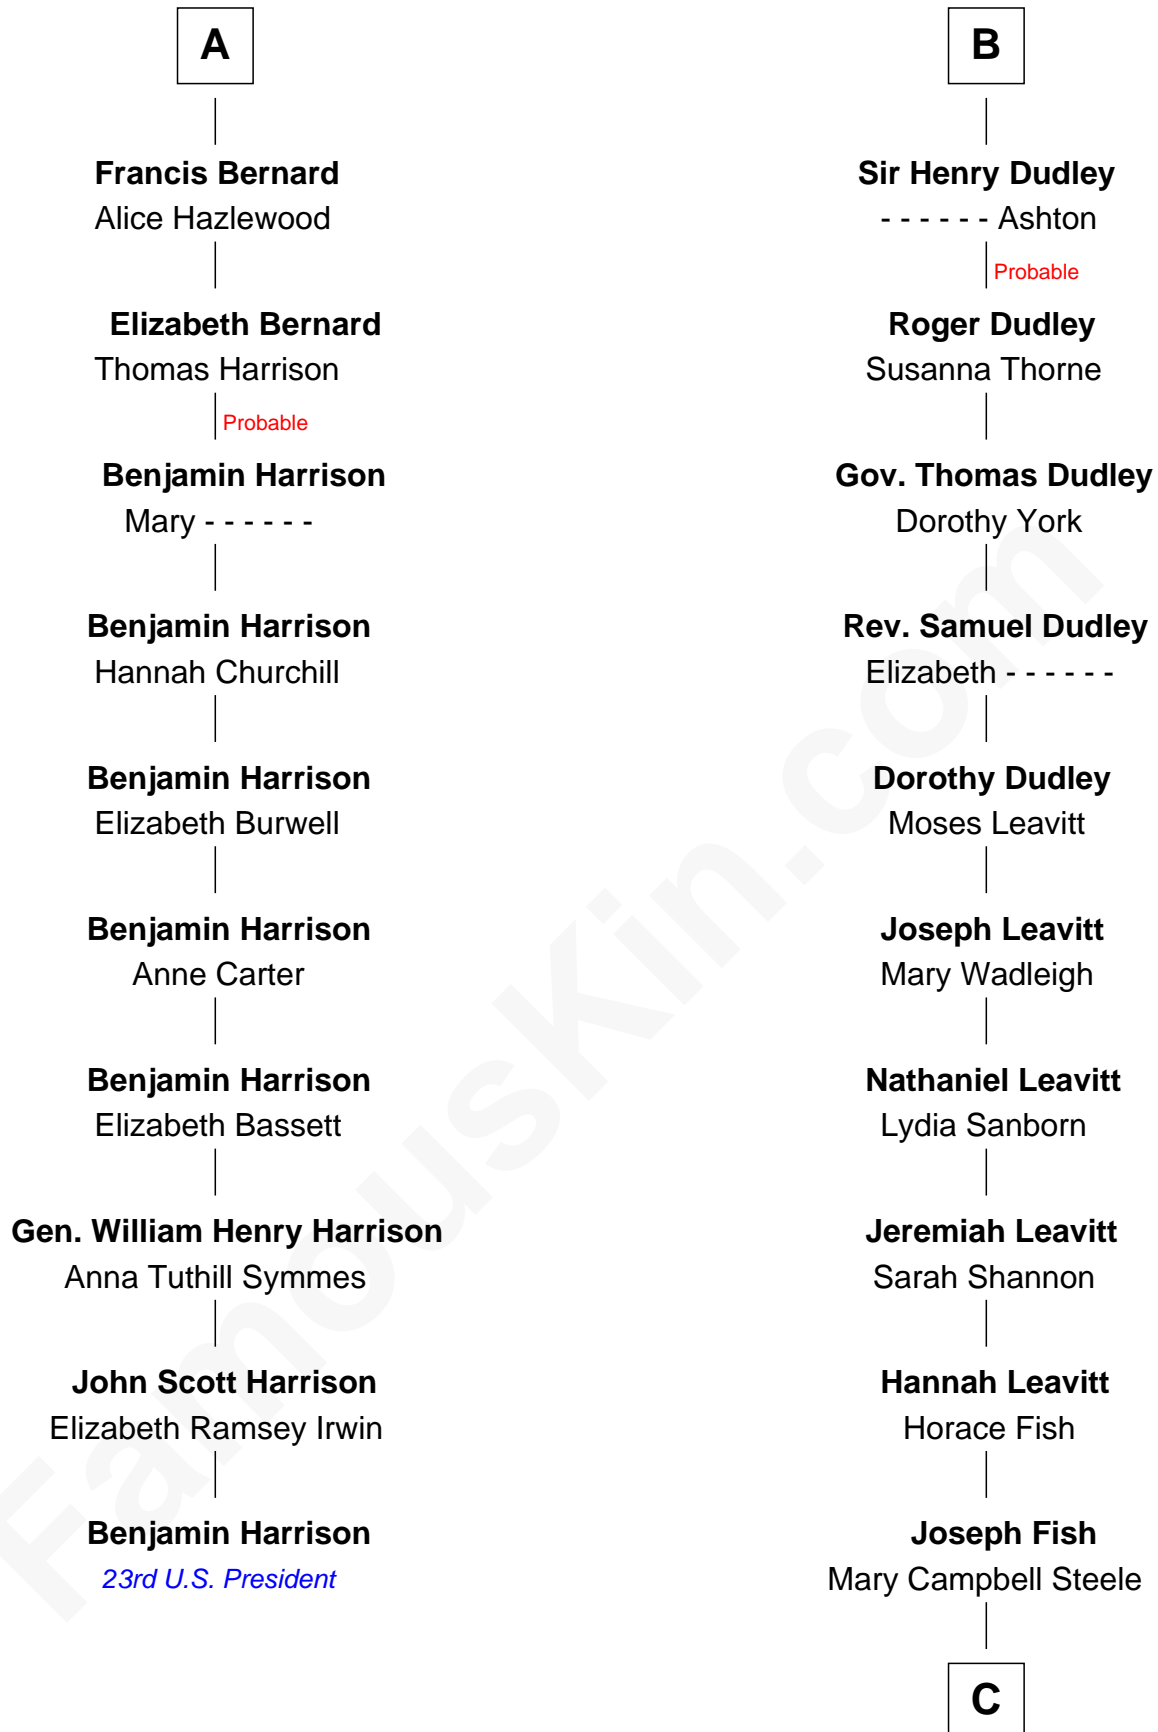

FamousKin.com
Relationship Chart of
Benjamin Harrison
23rd U.S. President

16th cousin 5 times removed of
Keri Russell
TV and Movie Actress

Sir William de Ros
 Margery de Badlesmere

C

John Lazelle Fish

Melvina Cheney

Karl Joseph Fish

Mary Emma McNeil

Emma Inez Fish

Kermit Sylvester Stephens

Stephanie Stephens

David Harold Russell

Keri Russell

TV and Movie Actress