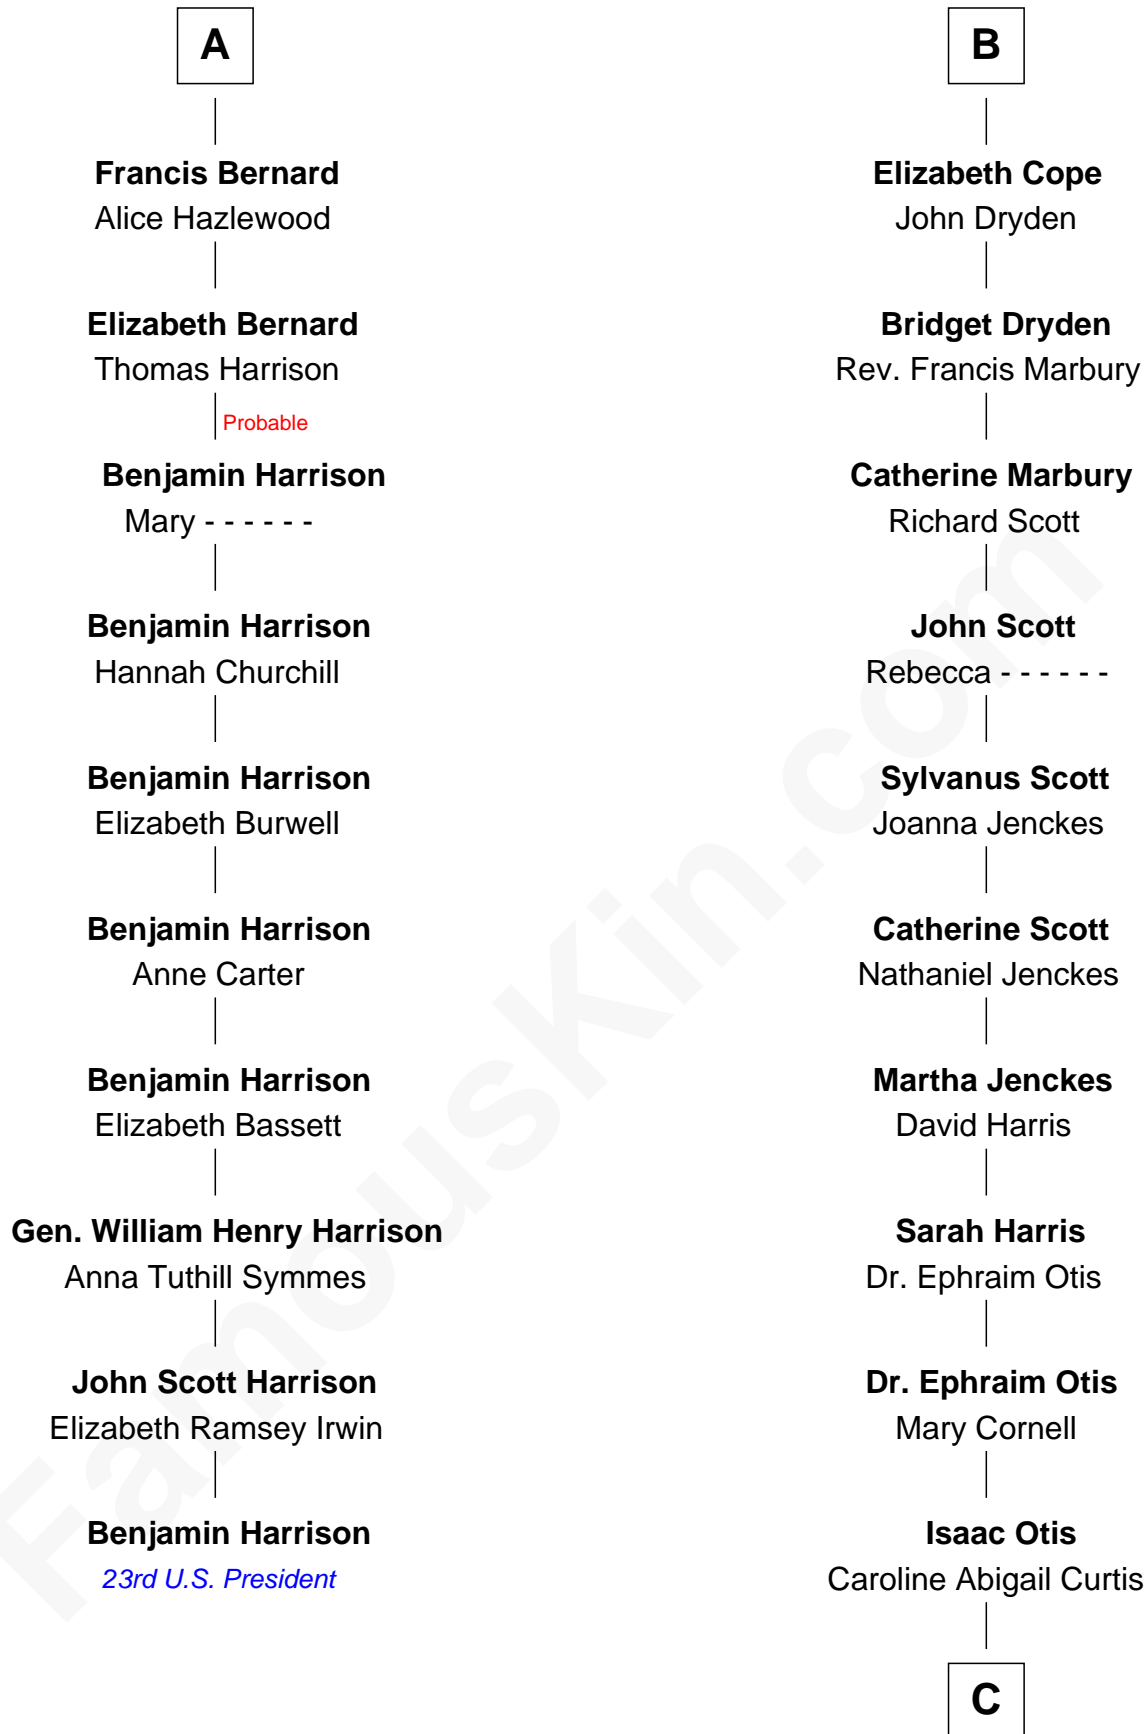

FamousKin.com
Relationship Chart of
Benjamin Harrison
23rd U.S. President

16th cousin 3 times removed of

Amelia Earhart
Aviation Pioneer

Ralph de Stafford
 Margaret de Audley

C

Alfred Gideon Otis
Amelia Josephine Harres

Amelia Otis
Edwin Stanton Earhart

Amelia Earhart
Aviation Pioneer

FamousKin.com