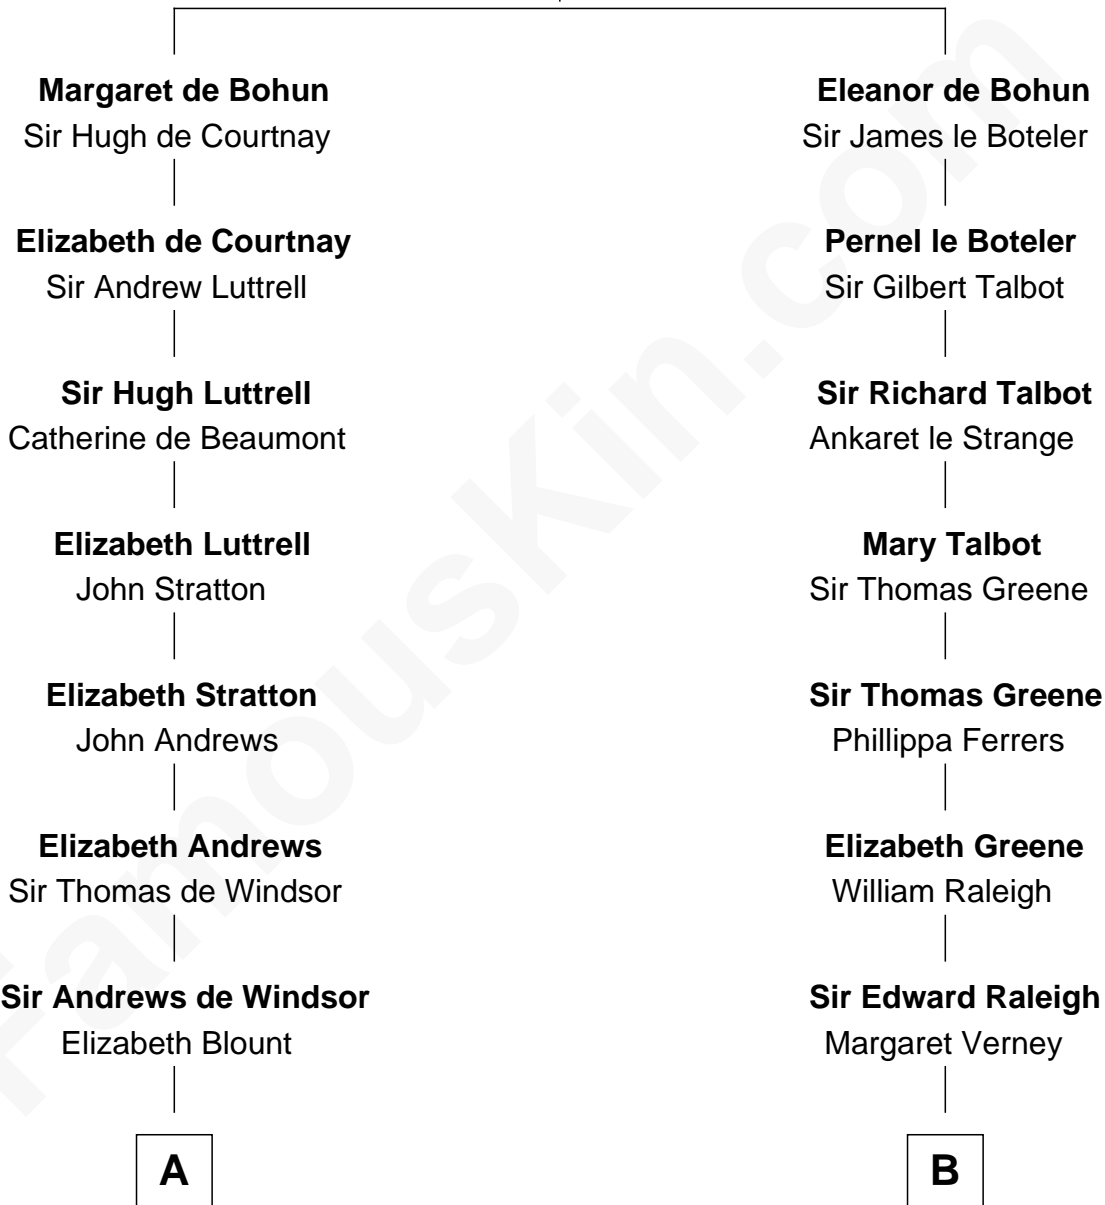

FamousKin.com
Relationship Chart of
Benjamin Harrison
23rd U.S. President

16th cousin 5 times removed of
Amelia Earhart
Aviation Pioneer

Humphrey de Bohun
 Elizabeth Plantagenet

C

Dr. Ephraim Otis

Mary Cornell

Isaac Otis

Caroline Abigail Curtis

Alfred Gideon Otis

Amelia Josephine Harres

Amelia Otis

Edwin Stanton Earhart

Amelia Earhart

Aviation Pioneer