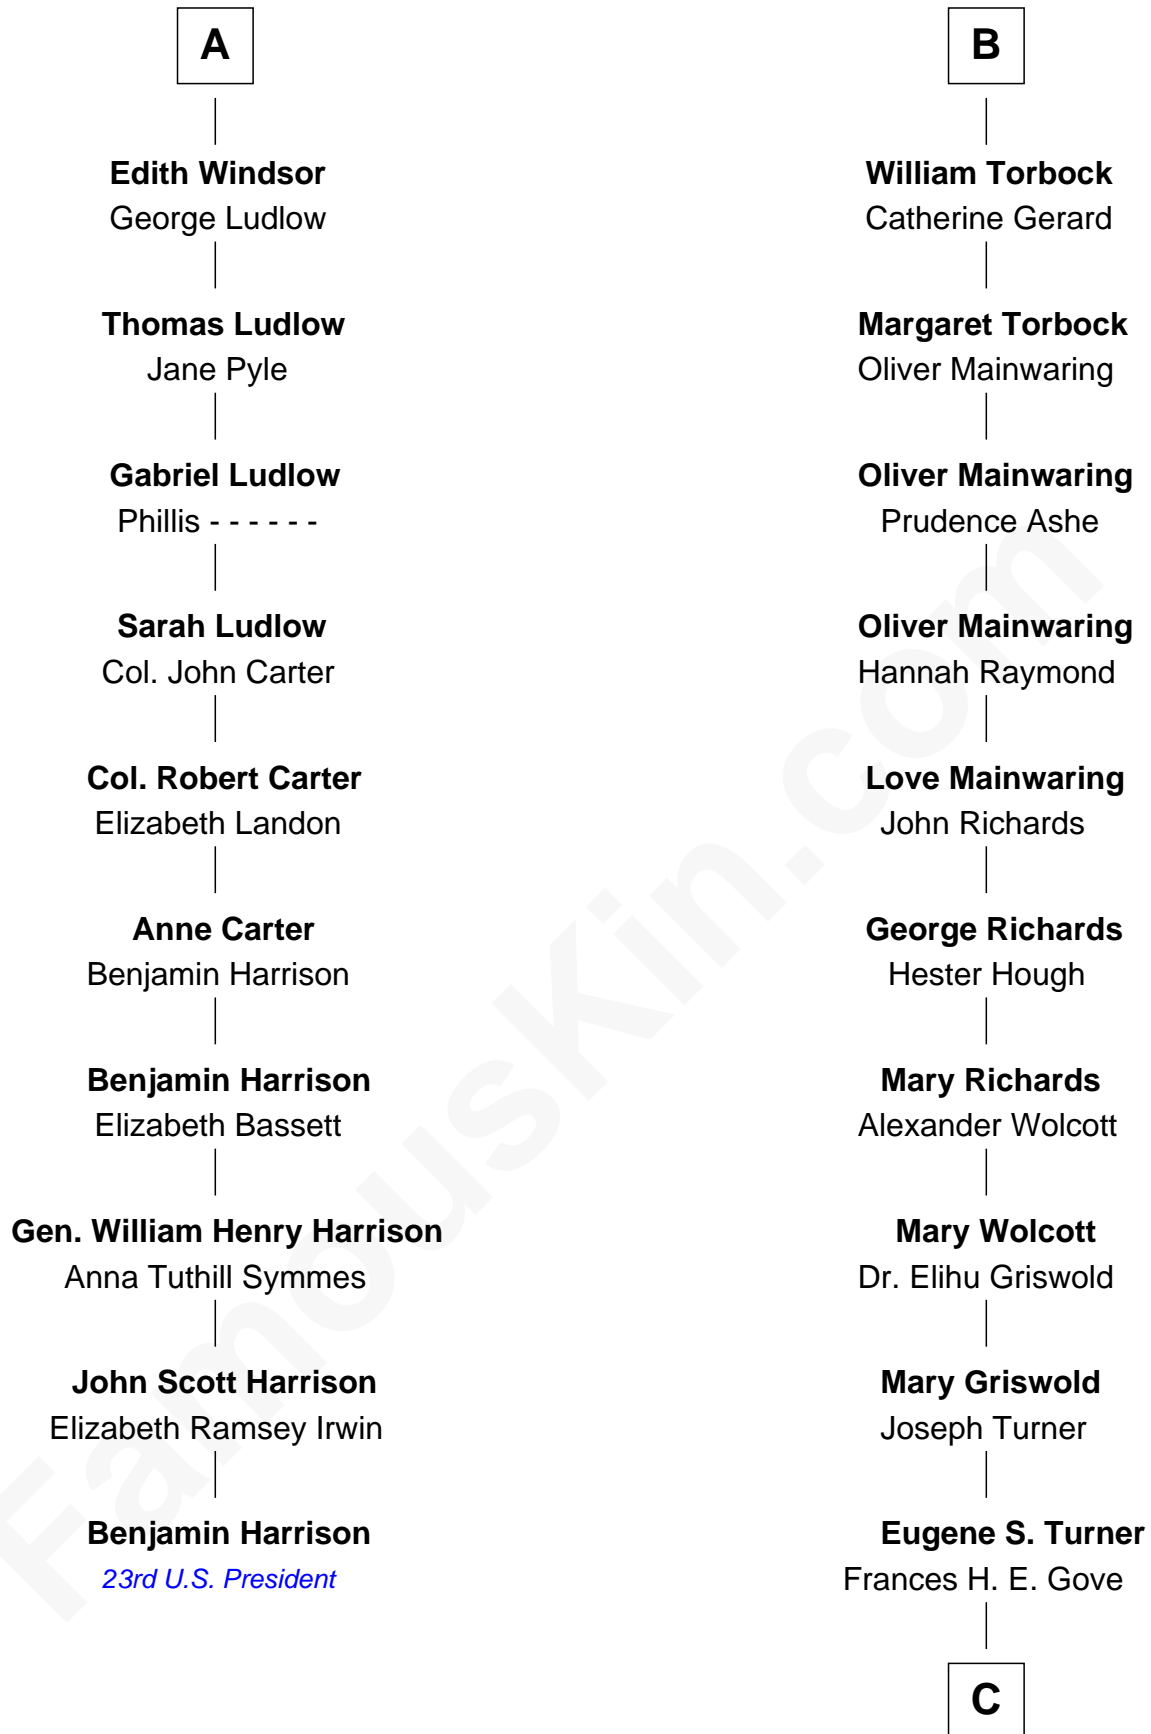

FamousKin.com
Relationship Chart of
Benjamin Harrison
23rd U.S. President

16th cousin 5 times removed of
Ed Helms
TV and Movie Actor

Humphrey de Bohun
 Elizabeth Plantagenet

C

Ione Turner

Walter Harold Wright

Inez Emeline Wright

George Pullen Jackson

Frances Helen Jackson

Fitzgerald Sale Parker

Pamela Ann Parker

John A. Helms

Ed Helms

TV and Movie Actor