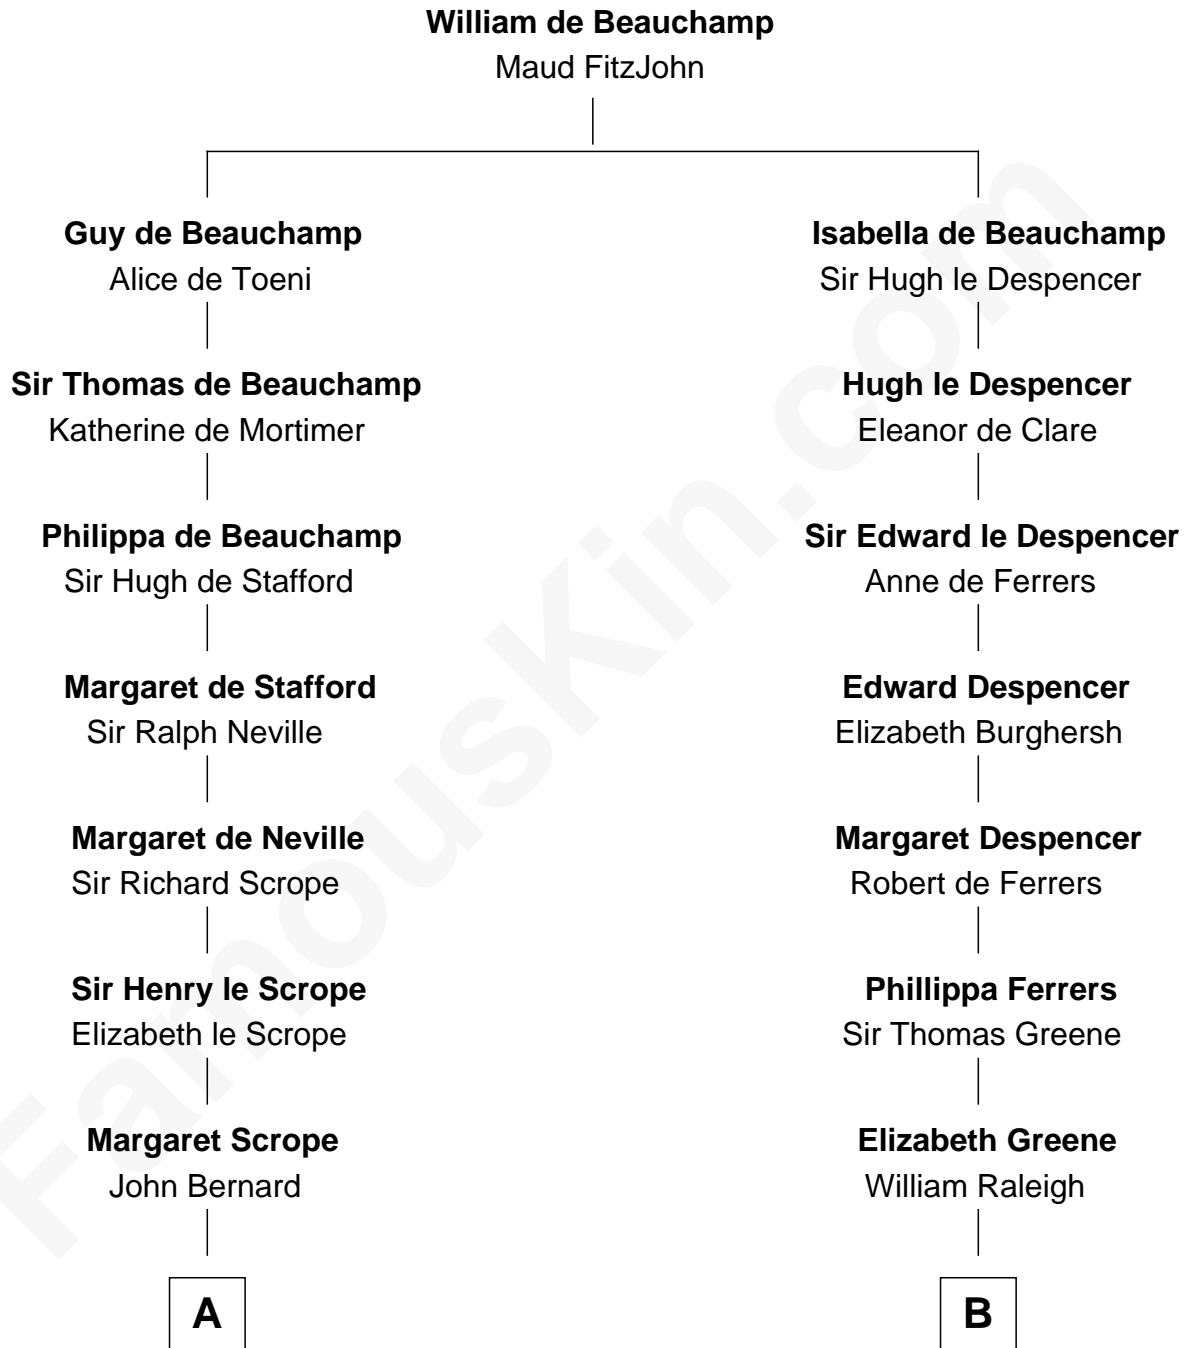

FamousKin.com
Relationship Chart of
Benjamin Harrison
23rd U.S. President

18th cousin 1 time removed of

Joseph Wharton
Founder of the Wharton School of Business

C

John Scott Harrison
Elizabeth Ramsey Irwin

Benjamin Harrison
23rd U.S. President

D

Hannah Rodman
Samuel Rowland Fisher

Deborah Fisher
William Wharton

Joseph Wharton
Founder, Wharton School of Business

FamousKin.com