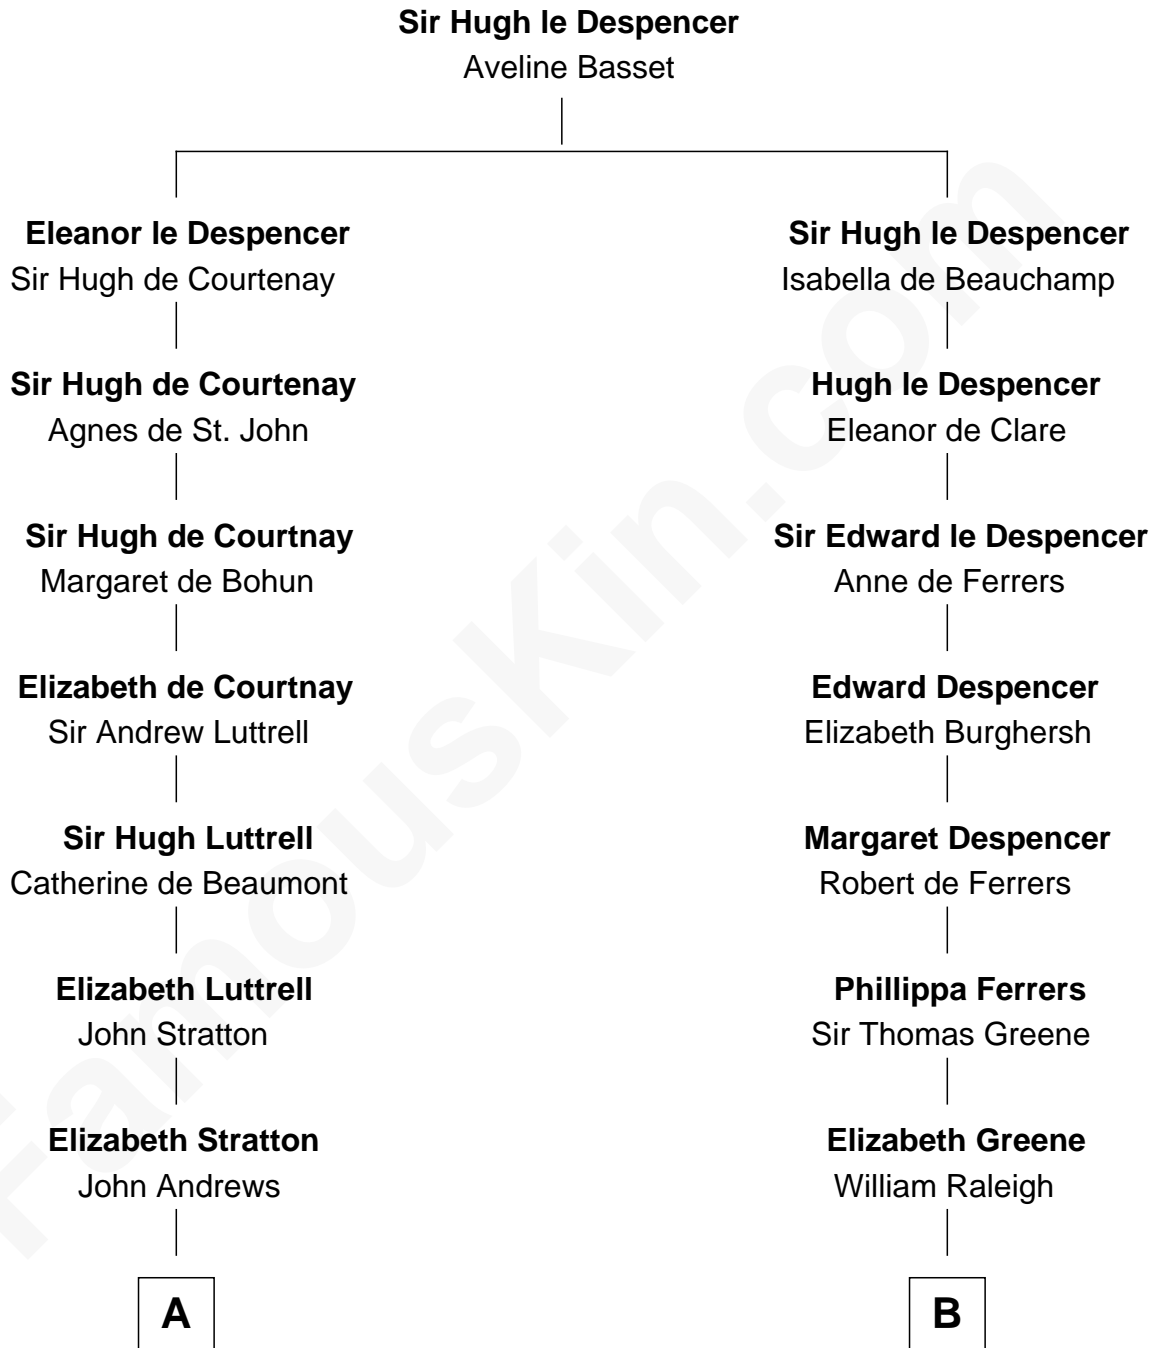

FamousKin.com
Relationship Chart of
Benjamin Harrison
23rd U.S. President

18th cousin 1 time removed of

Joseph Wharton
Founder of the Wharton School of Business

C

John Scott Harrison
Elizabeth Ramsey Irwin

Benjamin Harrison
23rd U.S. President

D

Hannah Rodman
Samuel Rowland Fisher

Deborah Fisher
William Wharton

Joseph Wharton
Founder, Wharton School of Business

FamousKin.com