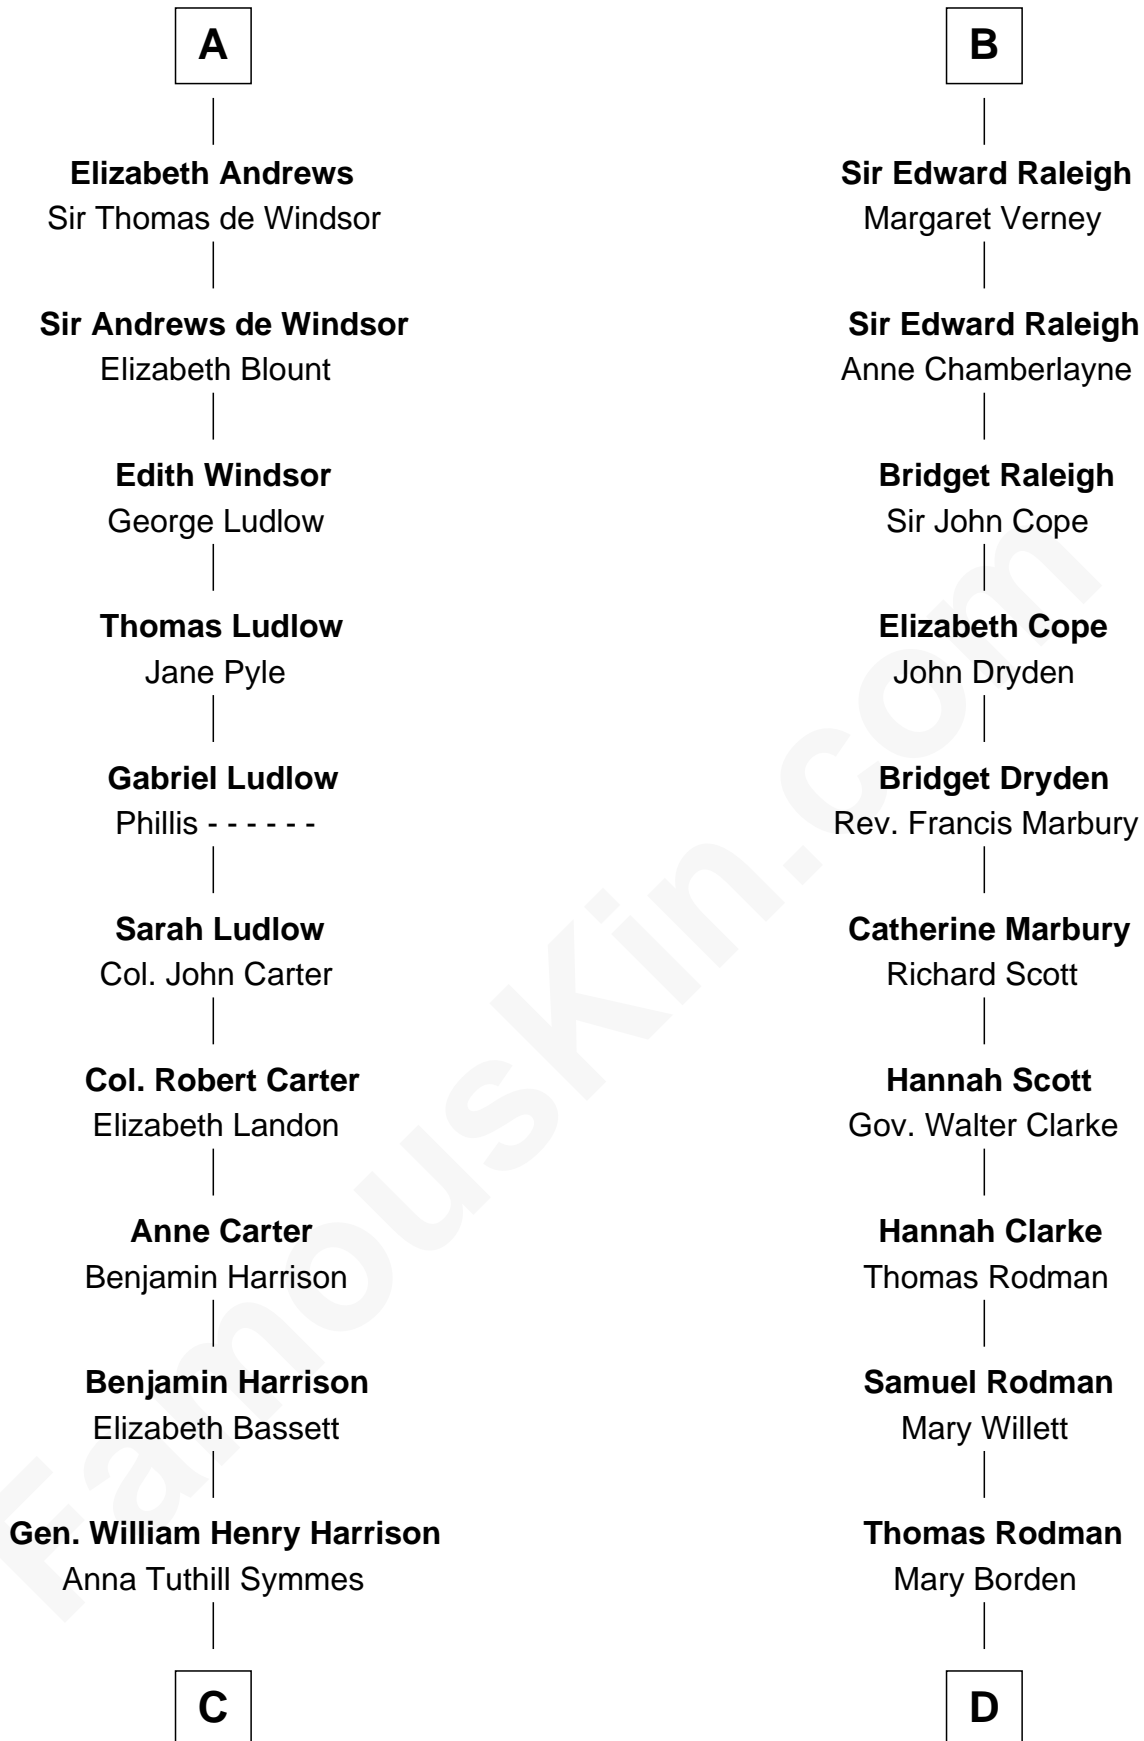

FamousKin.com
Relationship Chart of
Benjamin Harrison
23rd U.S. President

18th cousin 1 time removed of

Joseph Wharton
Founder of the Wharton School of Business

C

John Scott Harrison
Elizabeth Ramsey Irwin

Benjamin Harrison
23rd U.S. President

D

Hannah Rodman
Samuel Rowland Fisher

Deborah Fisher
William Wharton

Joseph Wharton
Founder, Wharton School of Business

FamousKin.com