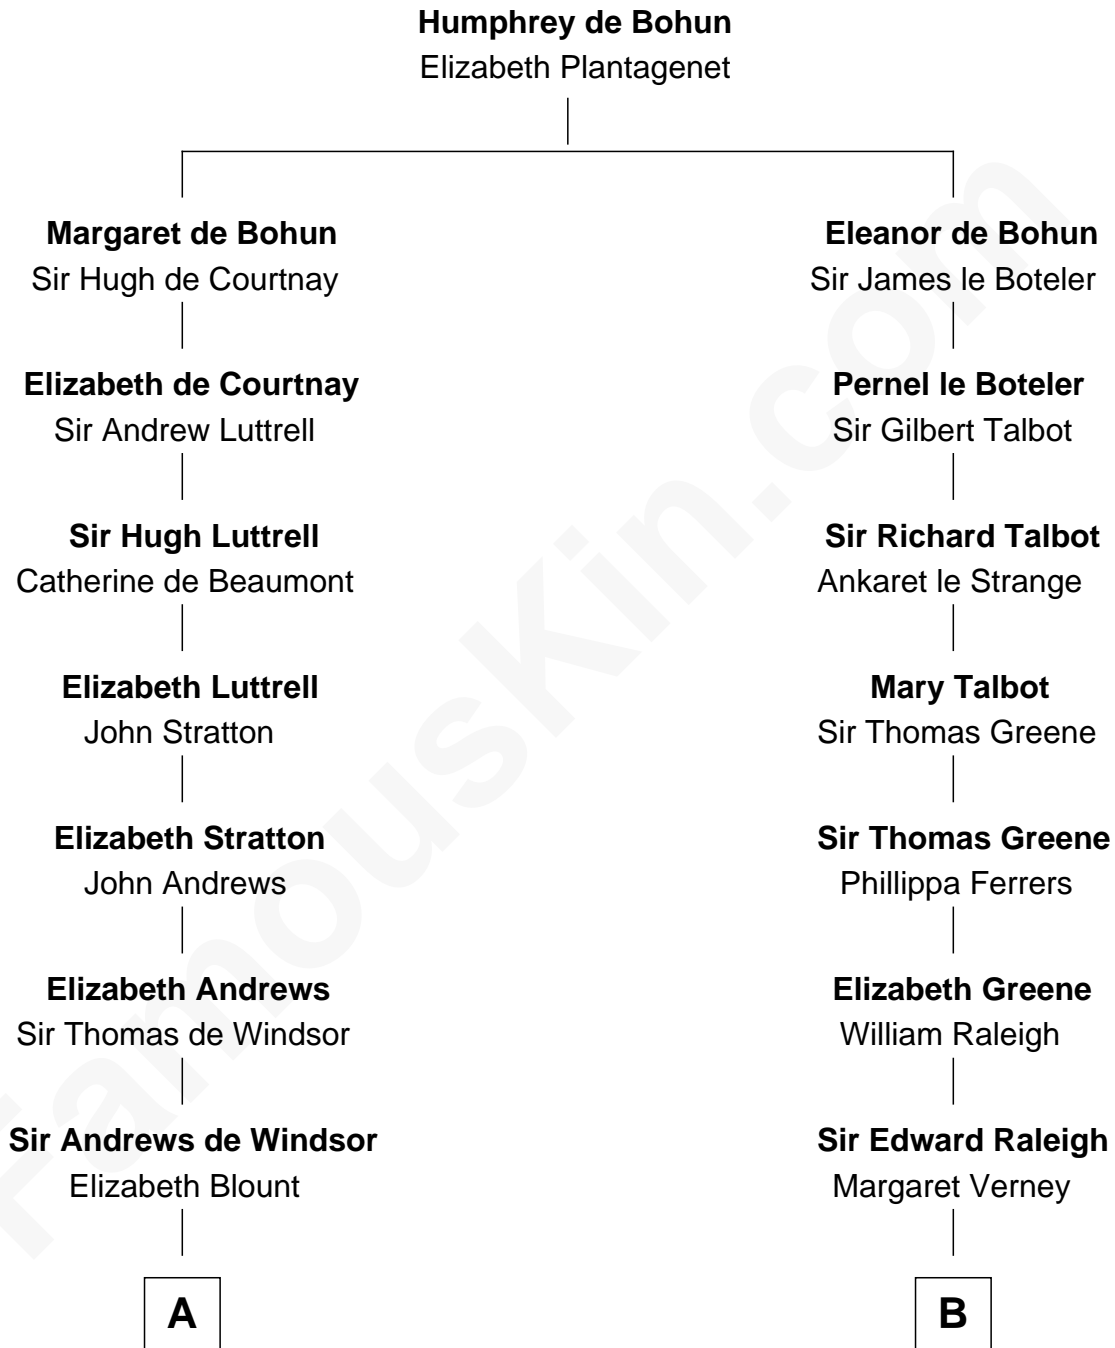

**FamousKin.com**  
**Relationship Chart of**  
**Benjamin Harrison**  
*23rd U.S. President*

16th cousin 2 times removed of

**Joseph Wharton**  
*Founder of the Wharton School of Business*

**C**

Deborah Fisher

William Wharton

Joseph Wharton

*Founder, Wharton School of Business*

FamousKin.com