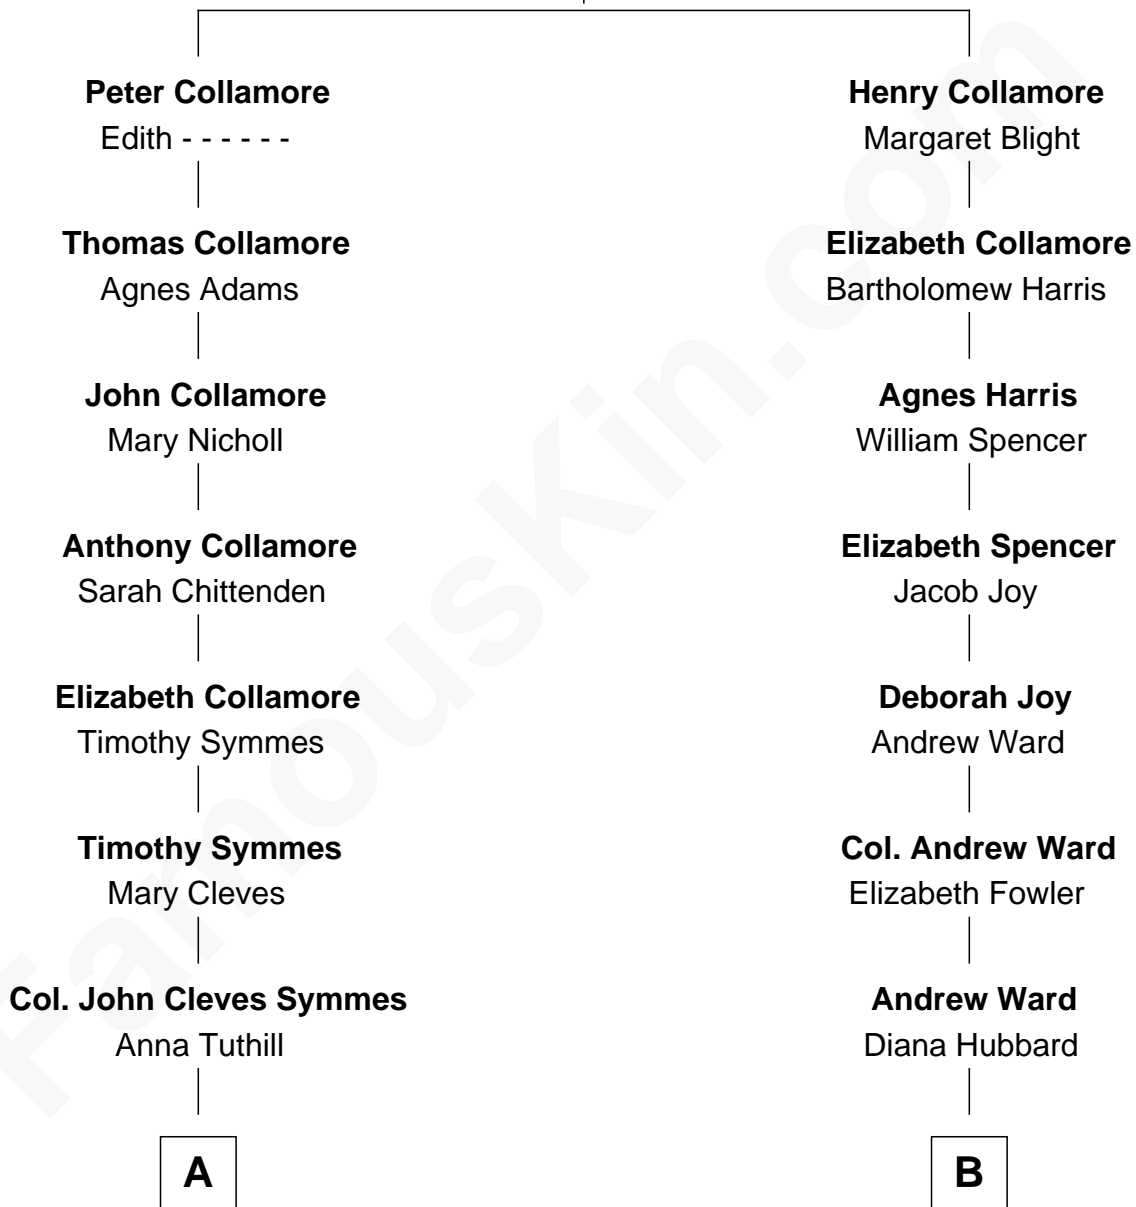

FamousKin.com Relationship Chart of

Benjamin Harrison

23rd U.S. President

9th cousin of

Harriet Beecher Stowe

Author of Uncle Tom's Cabin

John Collamore

Margery Hext

A

Anna Tuthill Symmes
Gen. William Henry Harrison

John Scott Harrison
Elizabeth Ramsey Irwin

Benjamin Harrison
23rd U.S. President

B

Roxana Ward
Eli Foote

Roxana Foote
Rev. Dr. Lyman Beecher

Harriet Beecher Stowe
Author of Uncle Tom's Cabin