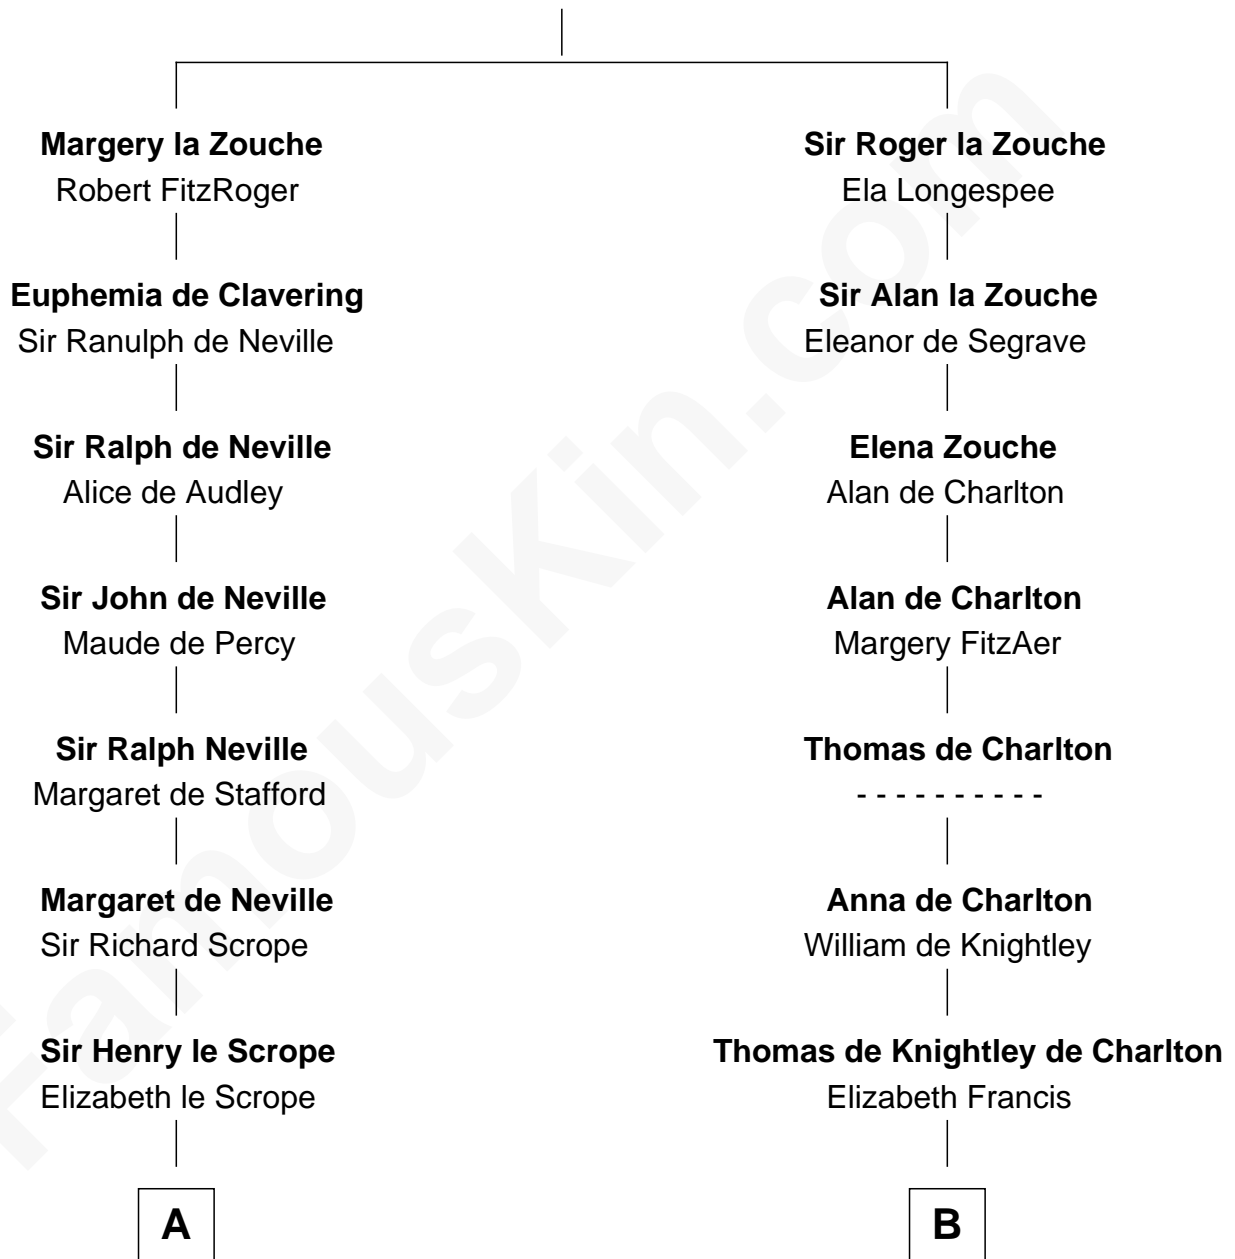

FamousKin.com Relationship Chart of

Benjamin Harrison

23rd U.S. President

19th cousin of

Jay Gould

American Railroad "Robber Baron"

Alan la Zouche

Ellen de Quincy

C

Gen. William Henry Harrison

Anna Tuthill Symmes

John Scott Harrison

Elizabeth Ramsey Irwin

Benjamin Harrison

23rd U.S. President

D

Anna Osborn

Abraham Gould

John Burr Gould

Mary More

Jay Gould

"Robber Baron"

FamousKin.com