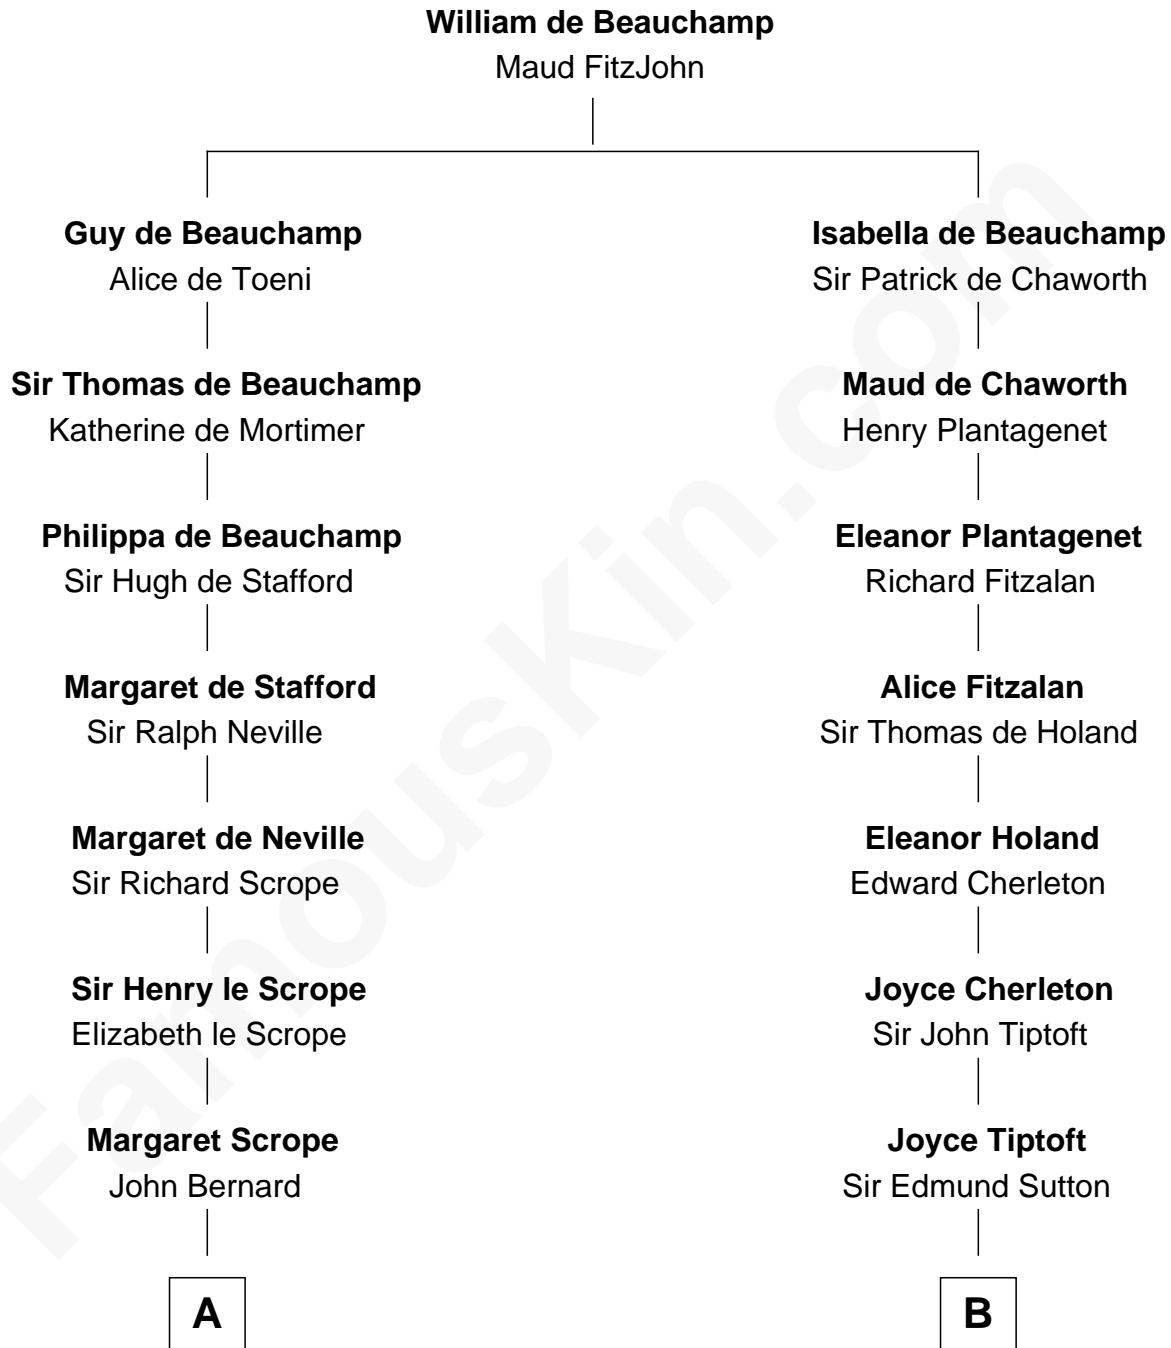

FamousKin.com
Relationship Chart of
Benjamin Harrison
23rd U.S. President

18th cousin 1 time removed of
William Marsh Rice
Founder of Rice University

C

John Scott Harrison
Elizabeth Ramsey Irwin

Benjamin Harrison
23rd U.S. President

D

Sarah Bates
David Rice

David Rice
Patty Hall

William Marsh Rice
Founder of Rice University

FamousKin.com