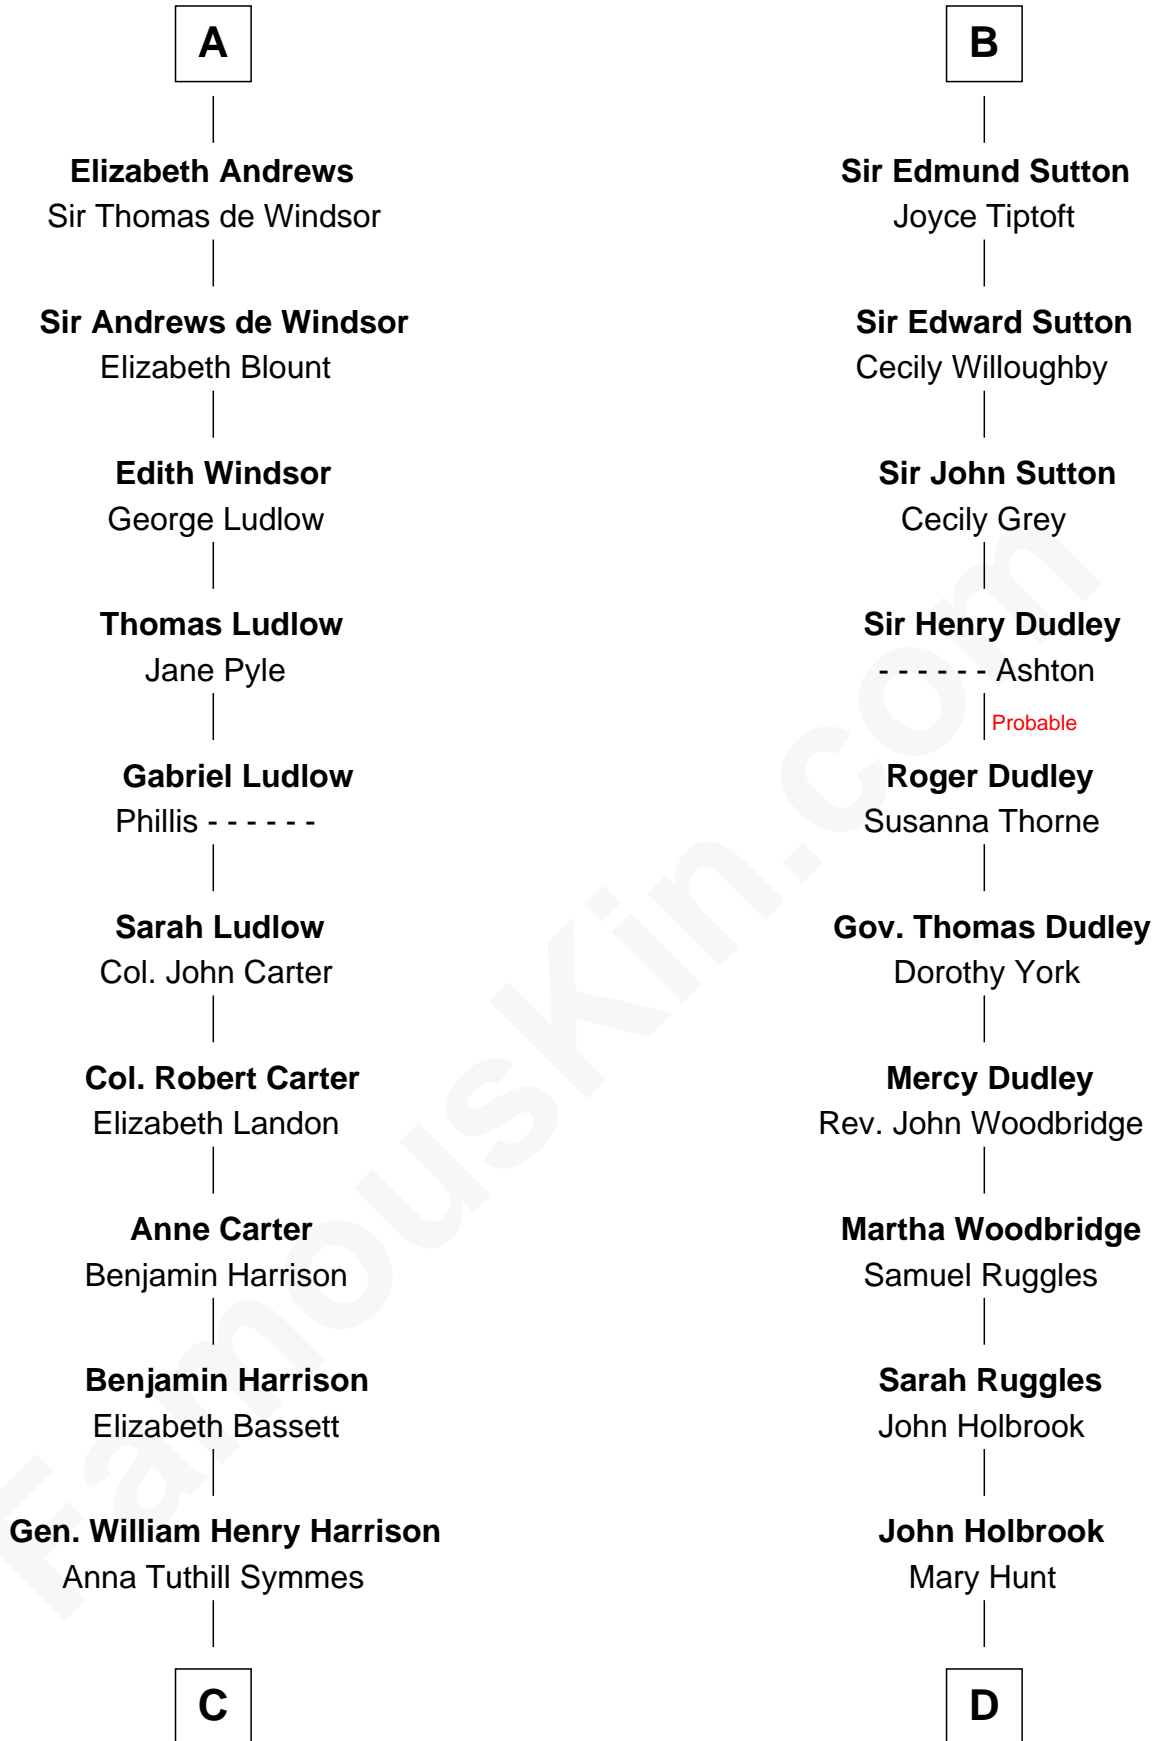

FamousKin.com
Relationship Chart of
Benjamin Harrison
23rd U.S. President

18th cousin 2 times removed of
William Marsh Rice
Founder of Rice University

Sir Hugh le Despencer
 Aveline Basset

C

John Scott Harrison
Elizabeth Ramsey Irwin

Benjamin Harrison
23rd U.S. President

D

Hannah Holbrook
Urban Bates

Sarah Bates
David Rice

David Rice
Patty Hall

William Marsh Rice
Founder of Rice University

FamousKin.com