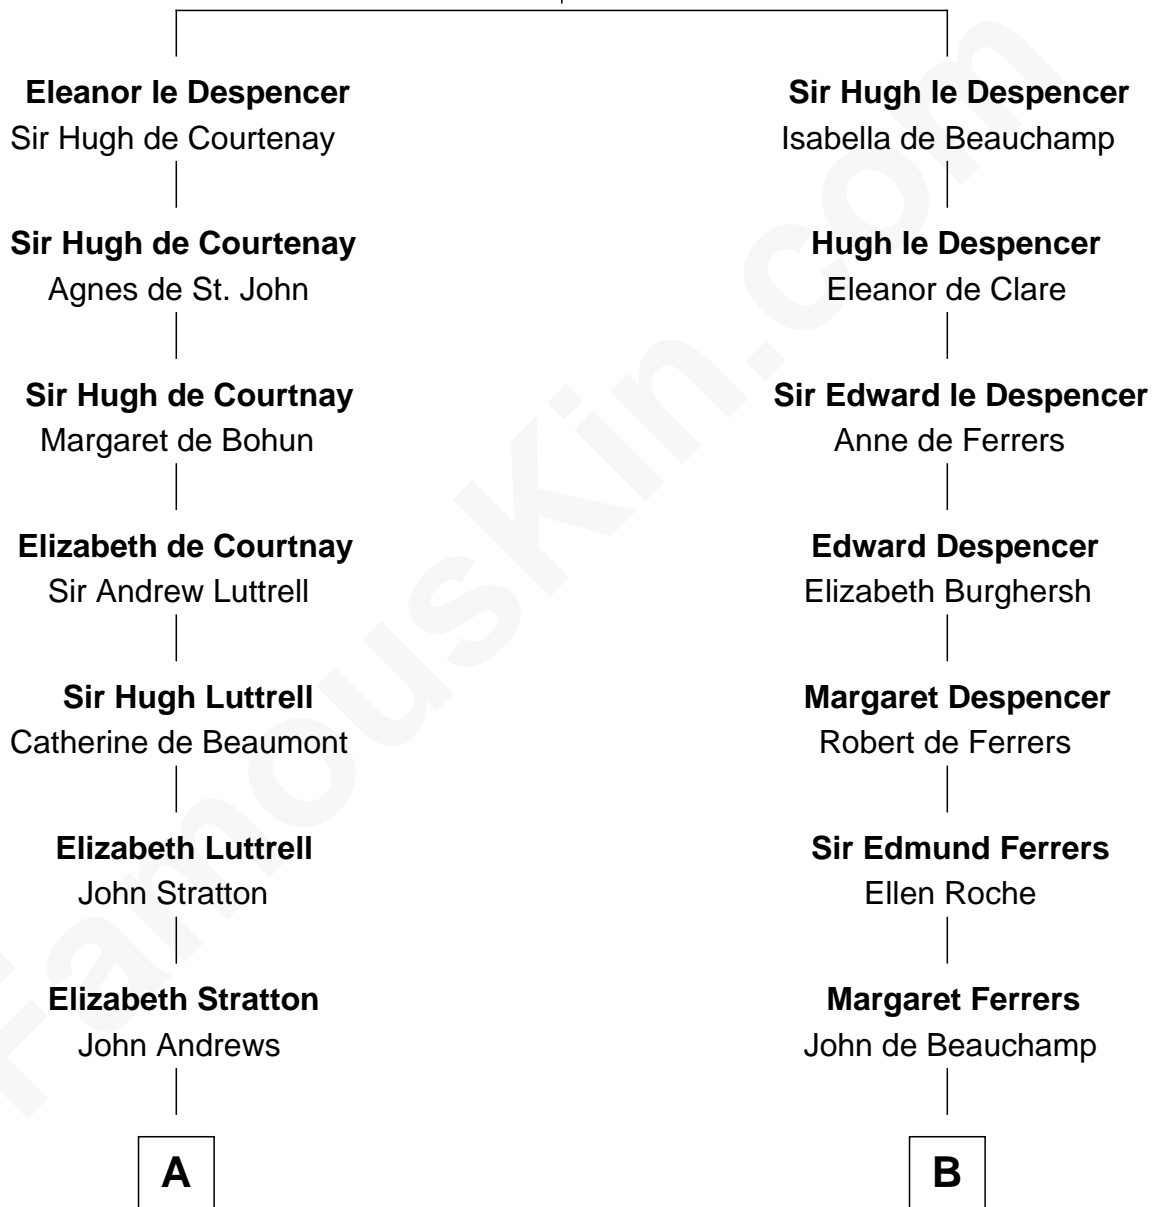

FamousKin.com
Relationship Chart of
Benjamin Harrison
23rd U.S. President

18th cousin 1 time removed of
Meriwether Lewis
Lewis and Clark Expedition

Sir Hugh le Despencer
 Aveline Basset

C

John Scott Harrison
Elizabeth Ramsey Irwin

Benjamin Harrison
23rd U.S. President

D

Elizabeth Thornton
Thomas Meriwether

Lucy Meriwether
William Lewis

Meriwether Lewis
Lewis and Clark Expedition

FamousKin.com