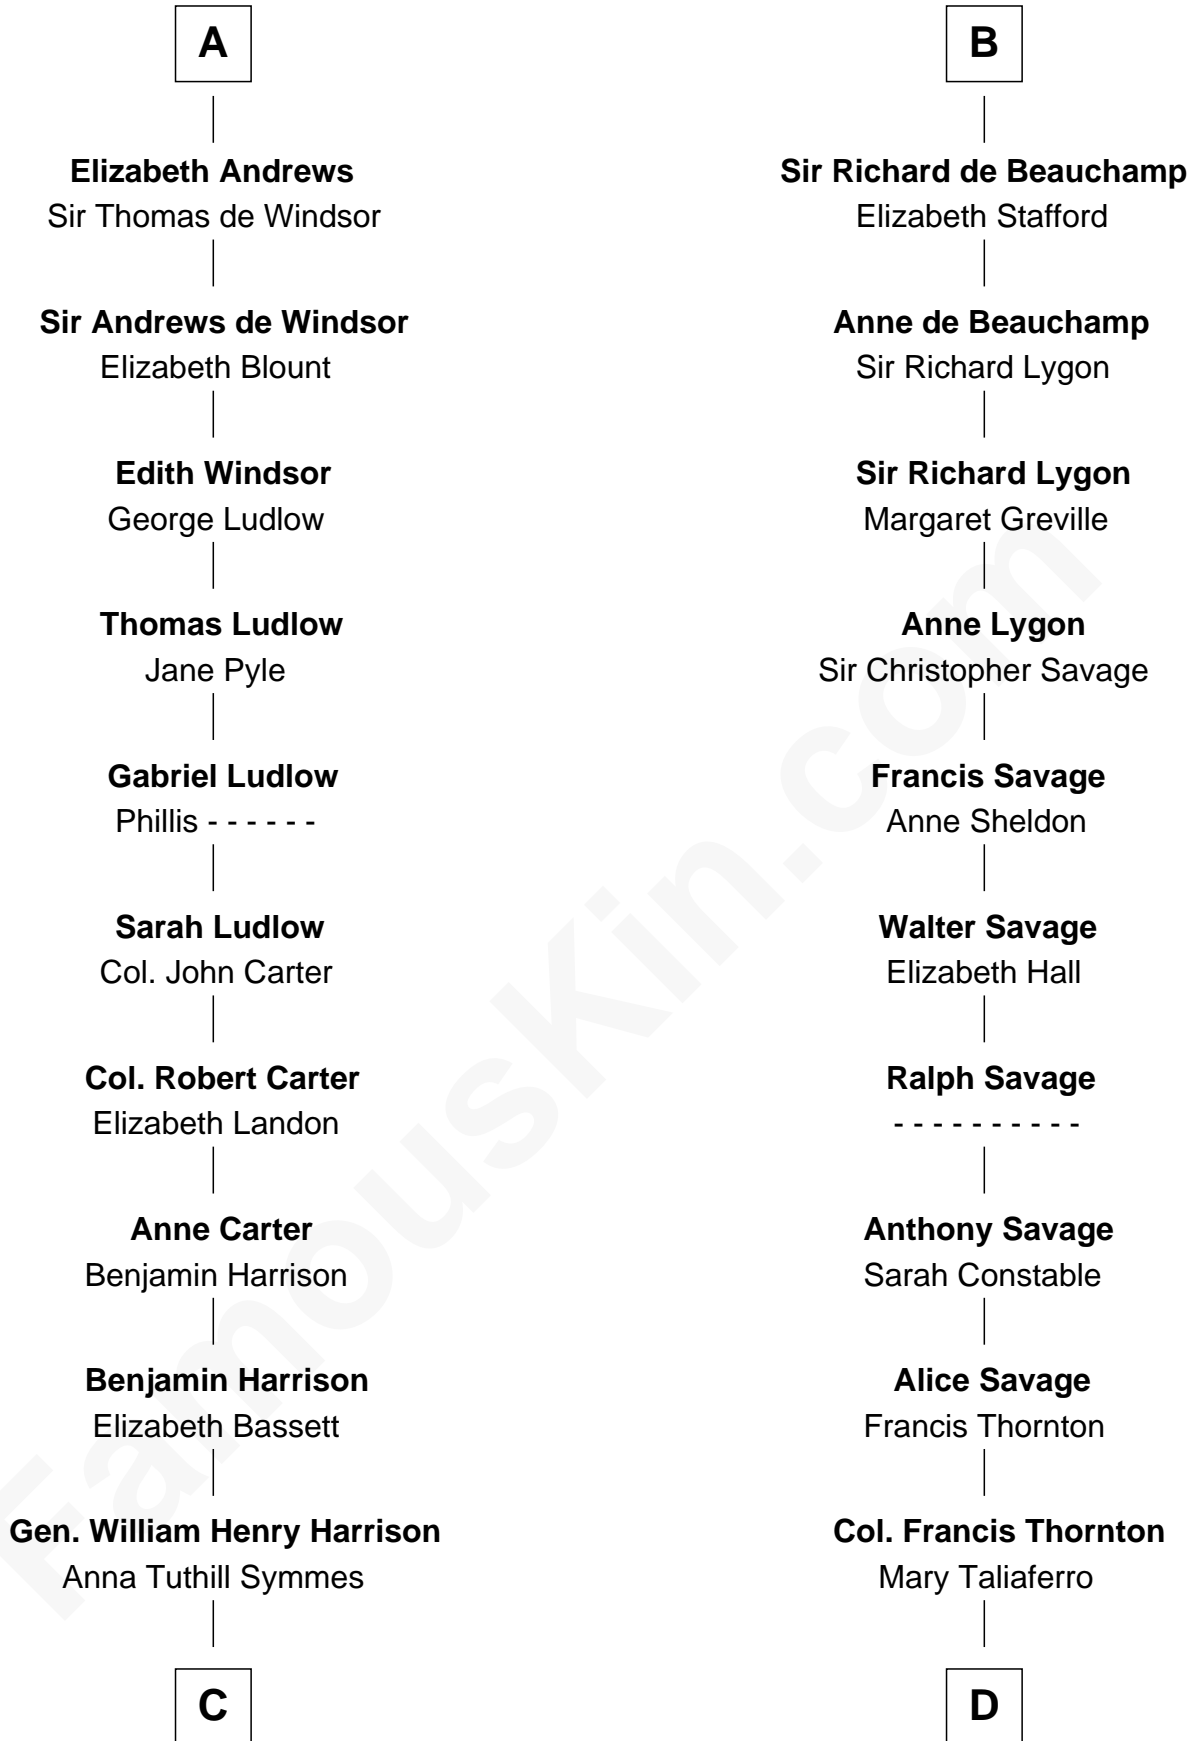

FamousKin.com
Relationship Chart of
Benjamin Harrison
23rd U.S. President

18th cousin 1 time removed of
Meriwether Lewis
Lewis and Clark Expedition

Sir Hugh le Despencer
 Aveline Basset

C

John Scott Harrison
Elizabeth Ramsey Irwin

Benjamin Harrison
23rd U.S. President

D

Elizabeth Thornton
Thomas Meriwether

Lucy Meriwether
William Lewis

Meriwether Lewis
Lewis and Clark Expedition

FamousKin.com