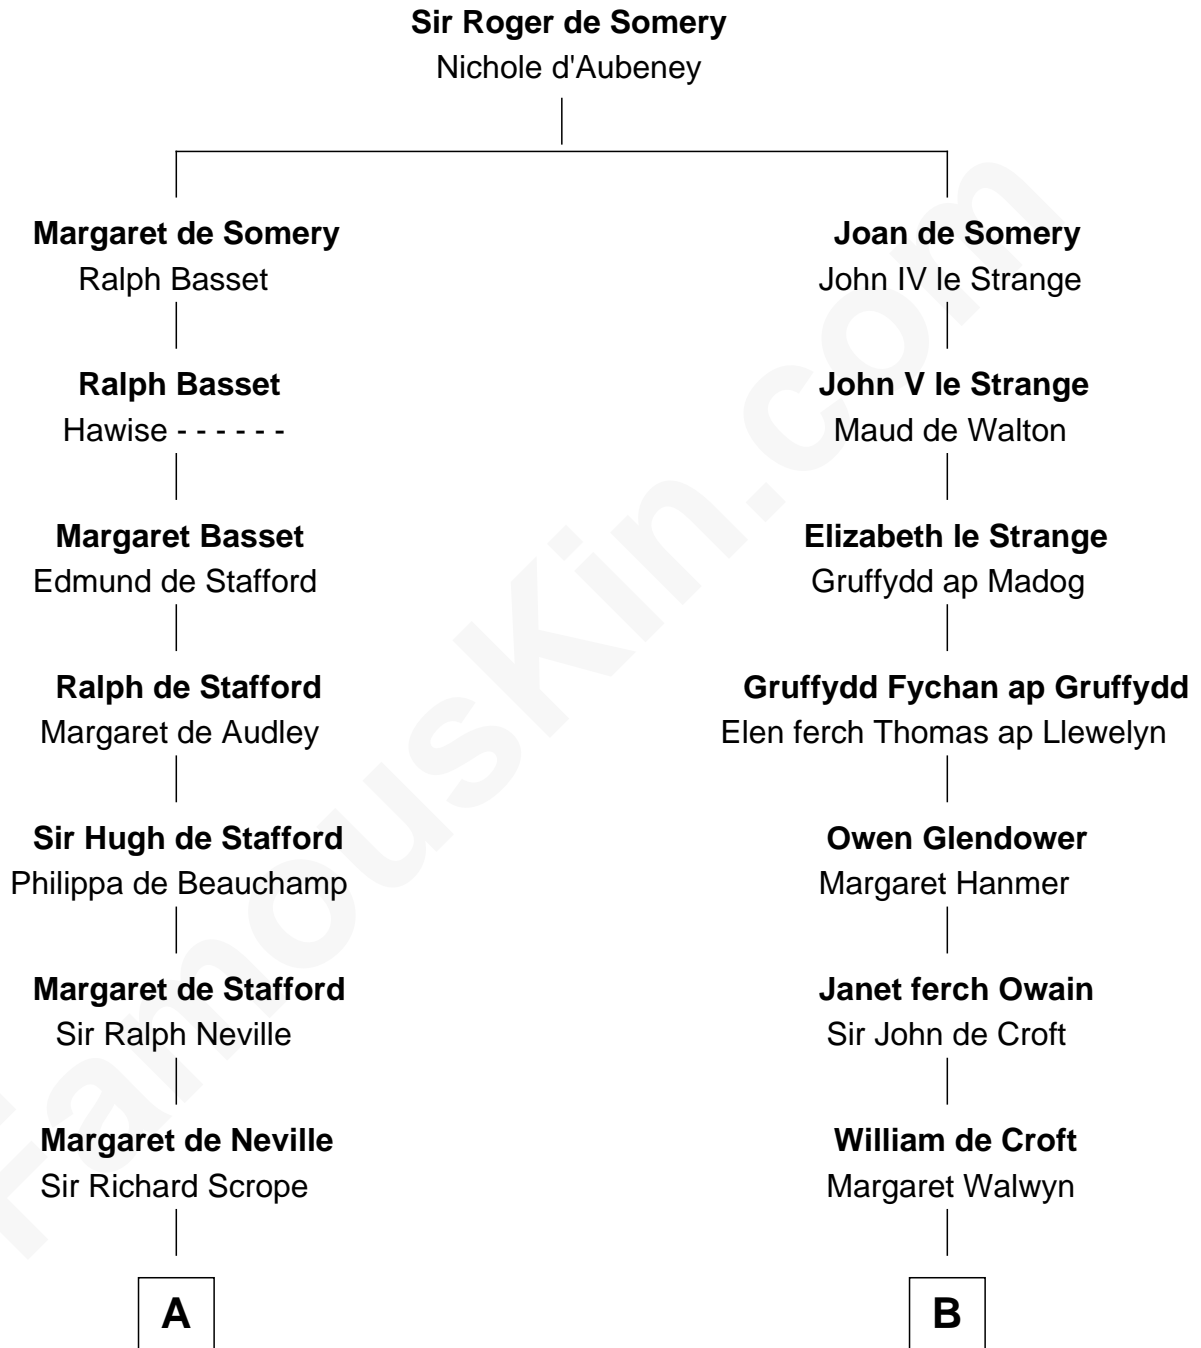

**FamousKin.com**  
**Relationship Chart of**  
**Benjamin Harrison**  
*23rd U.S. President*

19th cousin 1 time removed of

**Lytton Strachey**  
*Author and Co-Founder of Bloomsbury Group*

**C**

**Benjamin Harrison**  
Elizabeth Bassett

**Gen. William Henry Harrison**  
Anna Tuthill Symmes

**John Scott Harrison**  
Elizabeth Ramsey Irwin

**Benjamin Harrison**  
*23rd U.S. President*

**D**

**Edward Strachey**  
Julia Woodburn Kirkpatrick

**Sir Richard Strachey**  
Jane Maria Grant