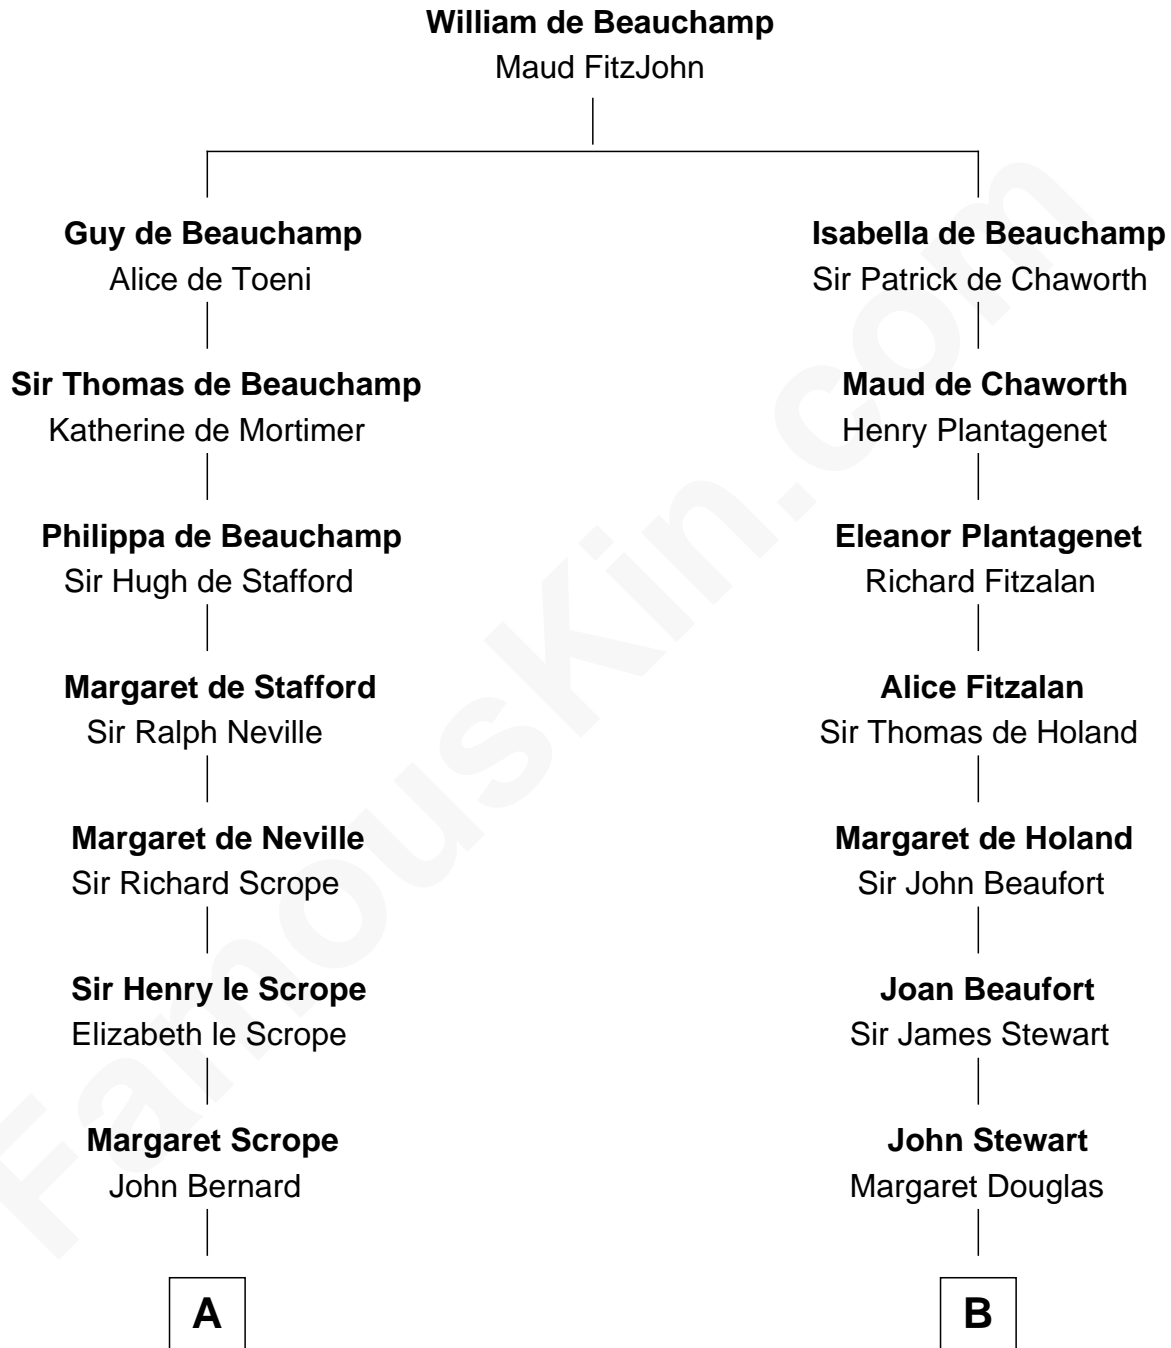

FamousKin.com
Relationship Chart of
Benjamin Harrison
23rd U.S. President

18th cousin 1 time removed of

Lytton Strachey
Author and Co-Founder of Bloomsbury Group

C

John Scott Harrison
Elizabeth Ramsey Irwin

Benjamin Harrison
23rd U.S. President

D

Sir John Peter Grant
Henrietta Plowden

Jane Maria Grant
Sir Richard Strachey

Lytton Strachey
British Author

FamousKin.com