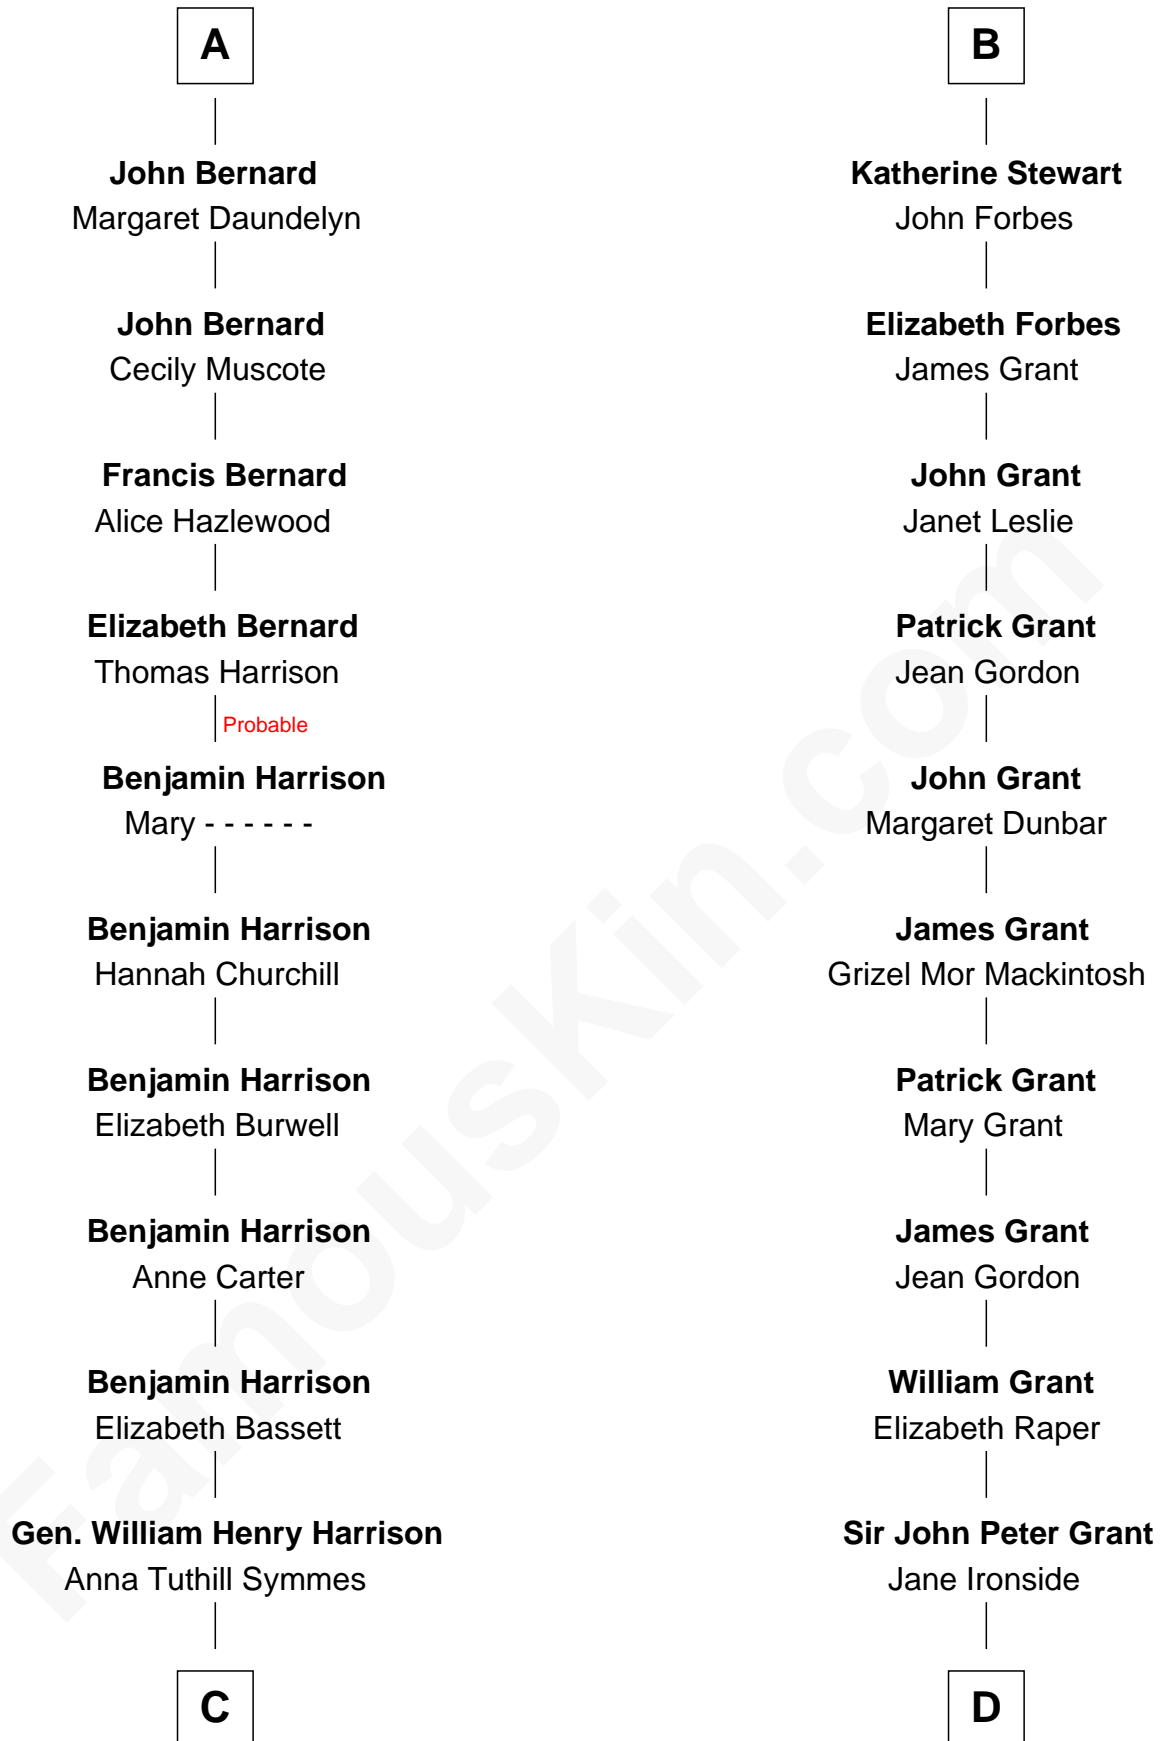

FamousKin.com
Relationship Chart of
Benjamin Harrison
23rd U.S. President

18th cousin 1 time removed of

Lytton Strachey
Author and Co-Founder of Bloomsbury Group

C

John Scott Harrison
Elizabeth Ramsey Irwin

Benjamin Harrison
23rd U.S. President

D

Sir John Peter Grant
Henrietta Plowden

Jane Maria Grant
Sir Richard Strachey

Lytton Strachey
British Author

FamousKin.com