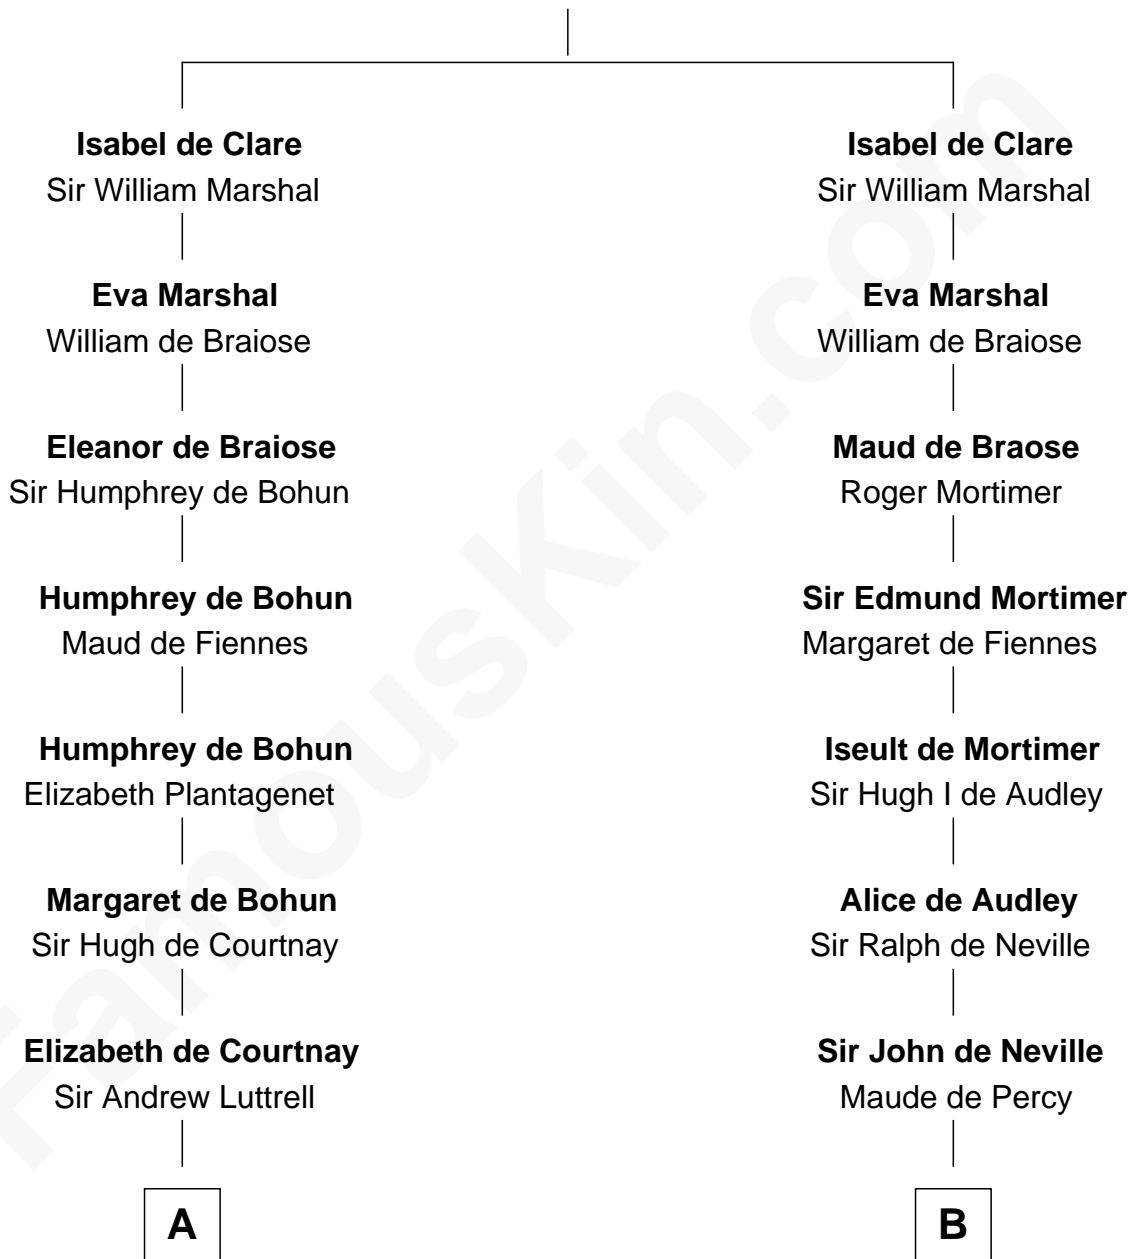

FamousKin.com Relationship Chart of

Benjamin Harrison

23rd U.S. President

21st cousin of

Lytton Strachey

Author and Co-Founder of Bloomsbury Group

Richard de Clare

Aoife MacMurrough

C

Anne Carter
Benjamin Harrison

Benjamin Harrison
Elizabeth Bassett

Gen. William Henry Harrison
Anna Tuthill Symmes

John Scott Harrison
Elizabeth Ramsey Irwin

Benjamin Harrison
23rd U.S. President

D

Alice Maskelyne
John Kelsall