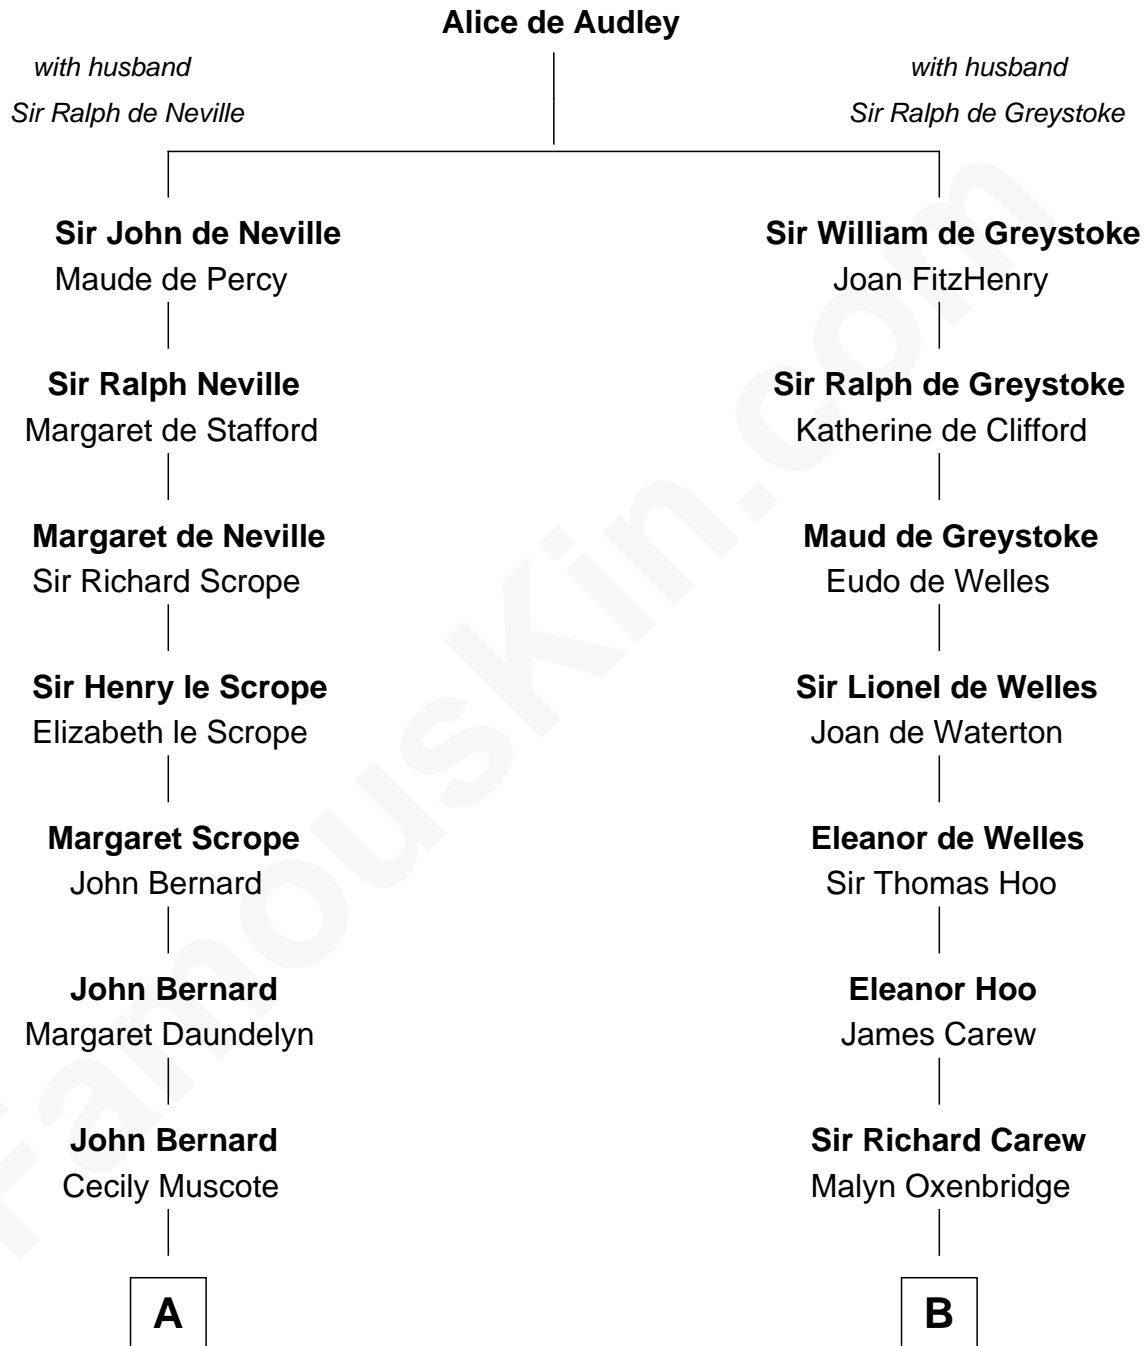

FamousKin.com Relationship Chart of

Benjamin Harrison

23rd U.S. President

16th cousin 2 times removed of

Olivia De Havilland

Movie Actress

C

Walter Augustus De Havilland

Lillian Augusta Ruse

Olivia De Havilland

Movie Actress

FamousKin.com