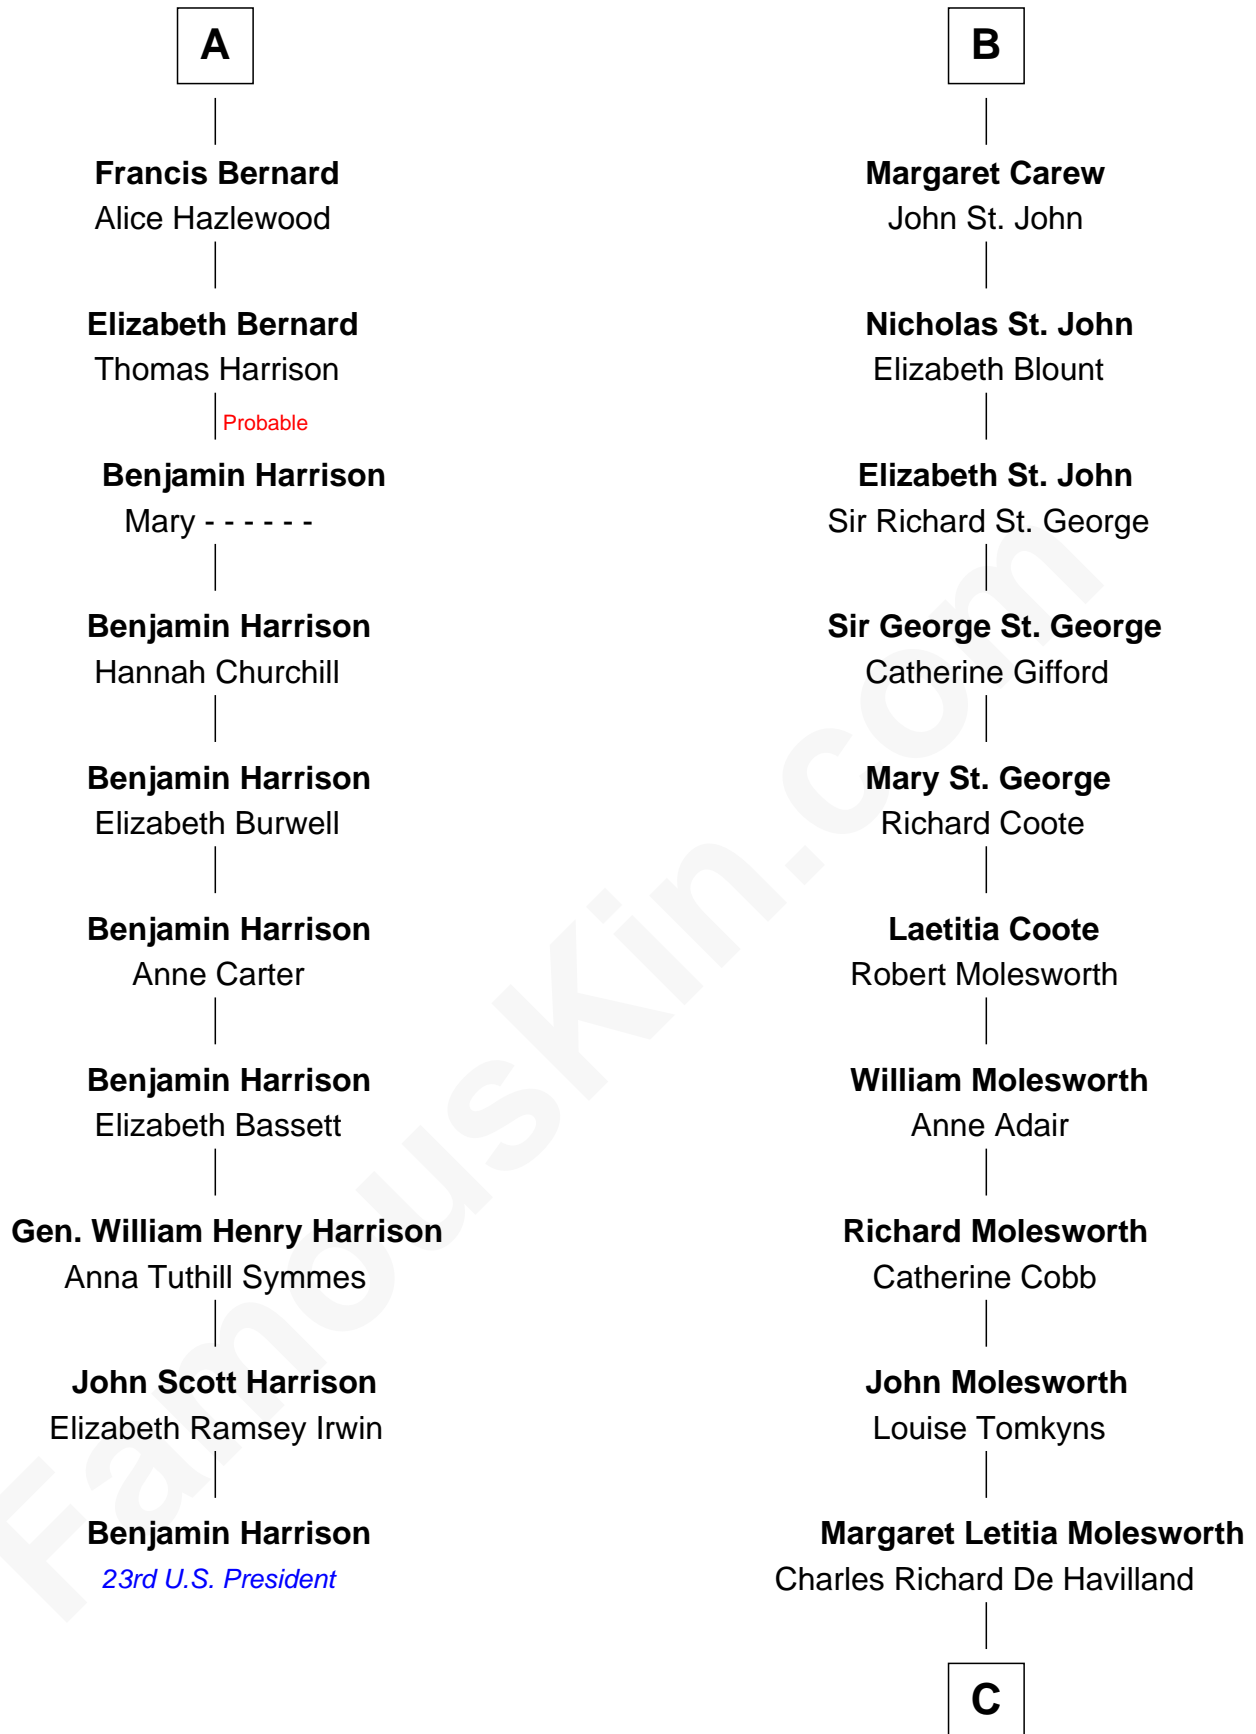

FamousKin.com Relationship Chart of

Benjamin Harrison

23rd U.S. President

16th cousin 2 times removed of

Olivia De Havilland

Movie Actress

C

Walter Augustus De Havilland