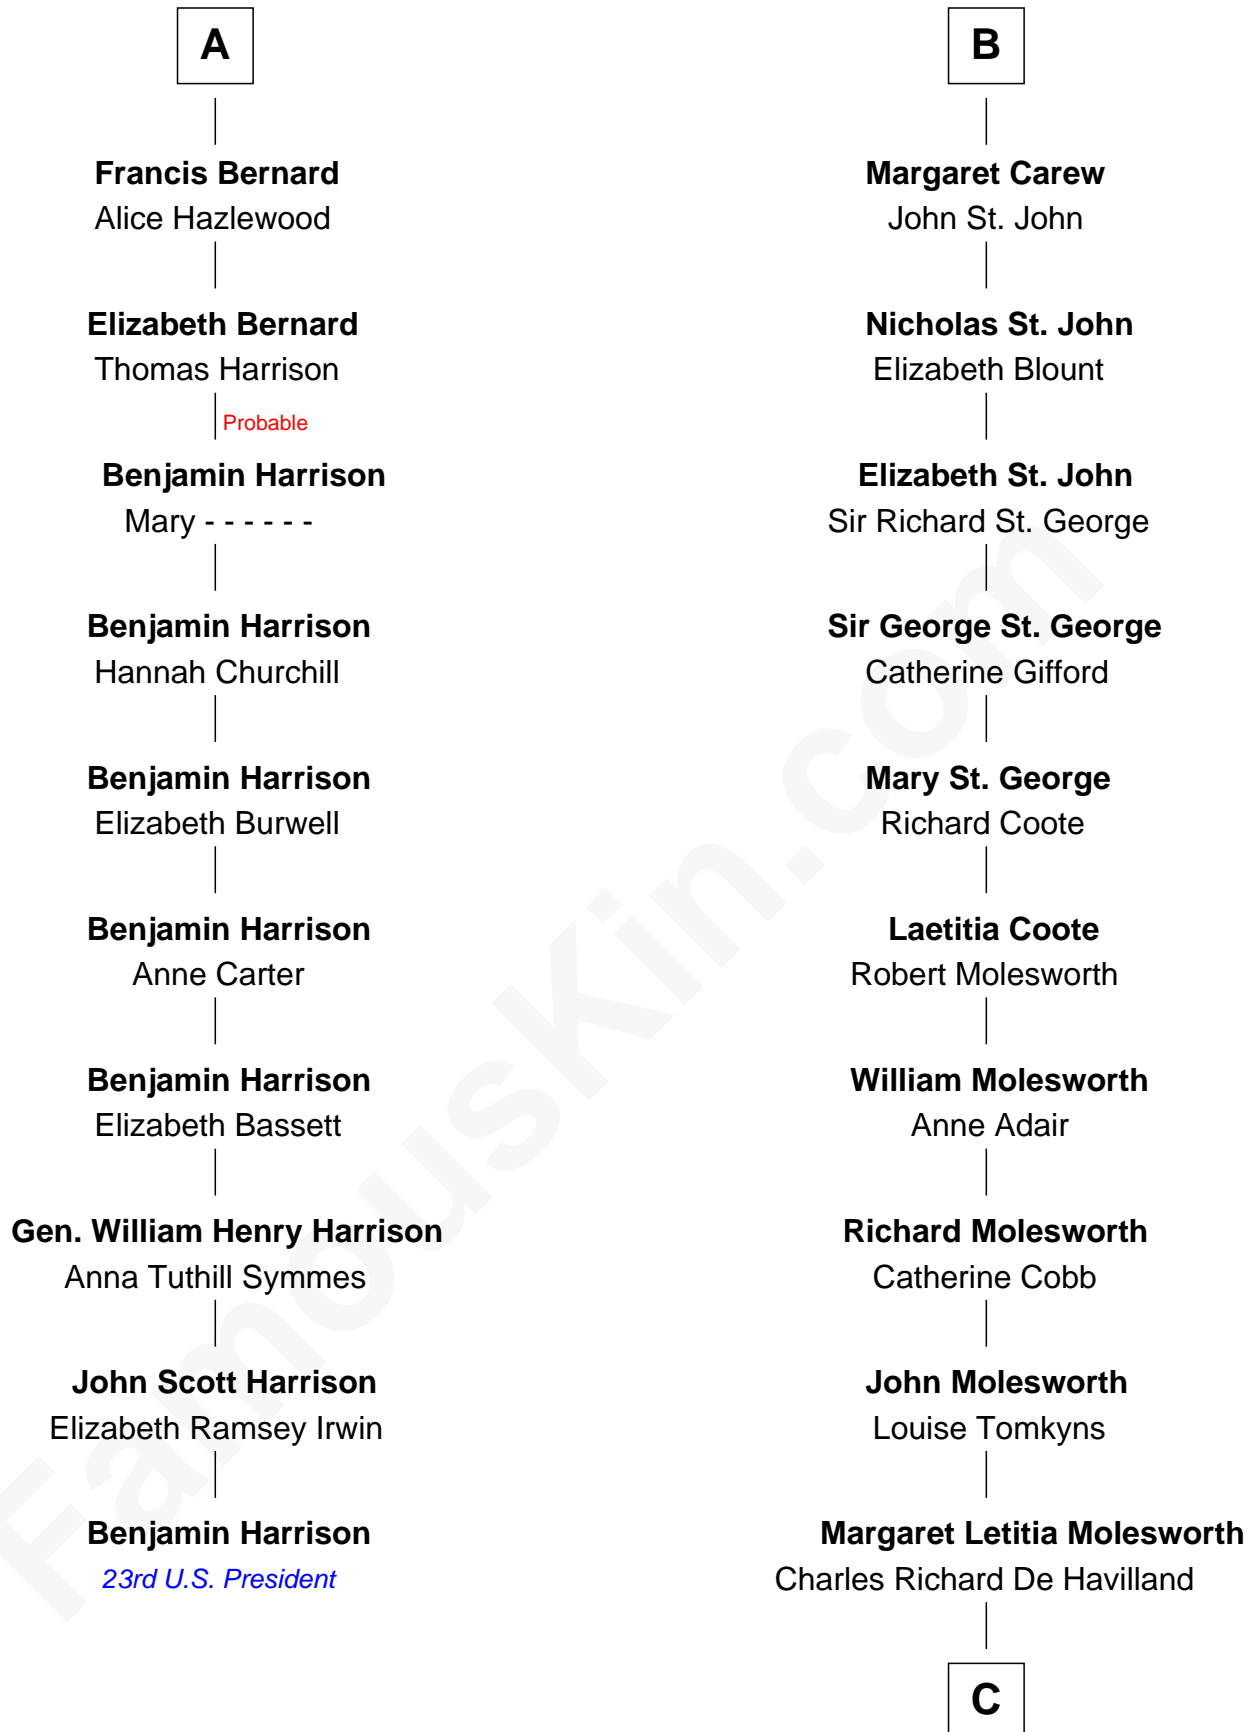

FamousKin.com
Relationship Chart of
Benjamin Harrison
23rd U.S. President

16th cousin 2 times removed of

Joan Fontaine
Movie Actress

C

Walter Augustus De Havilland

Lillian Augusta Ruse

Joan Fontaine

Movie Actress