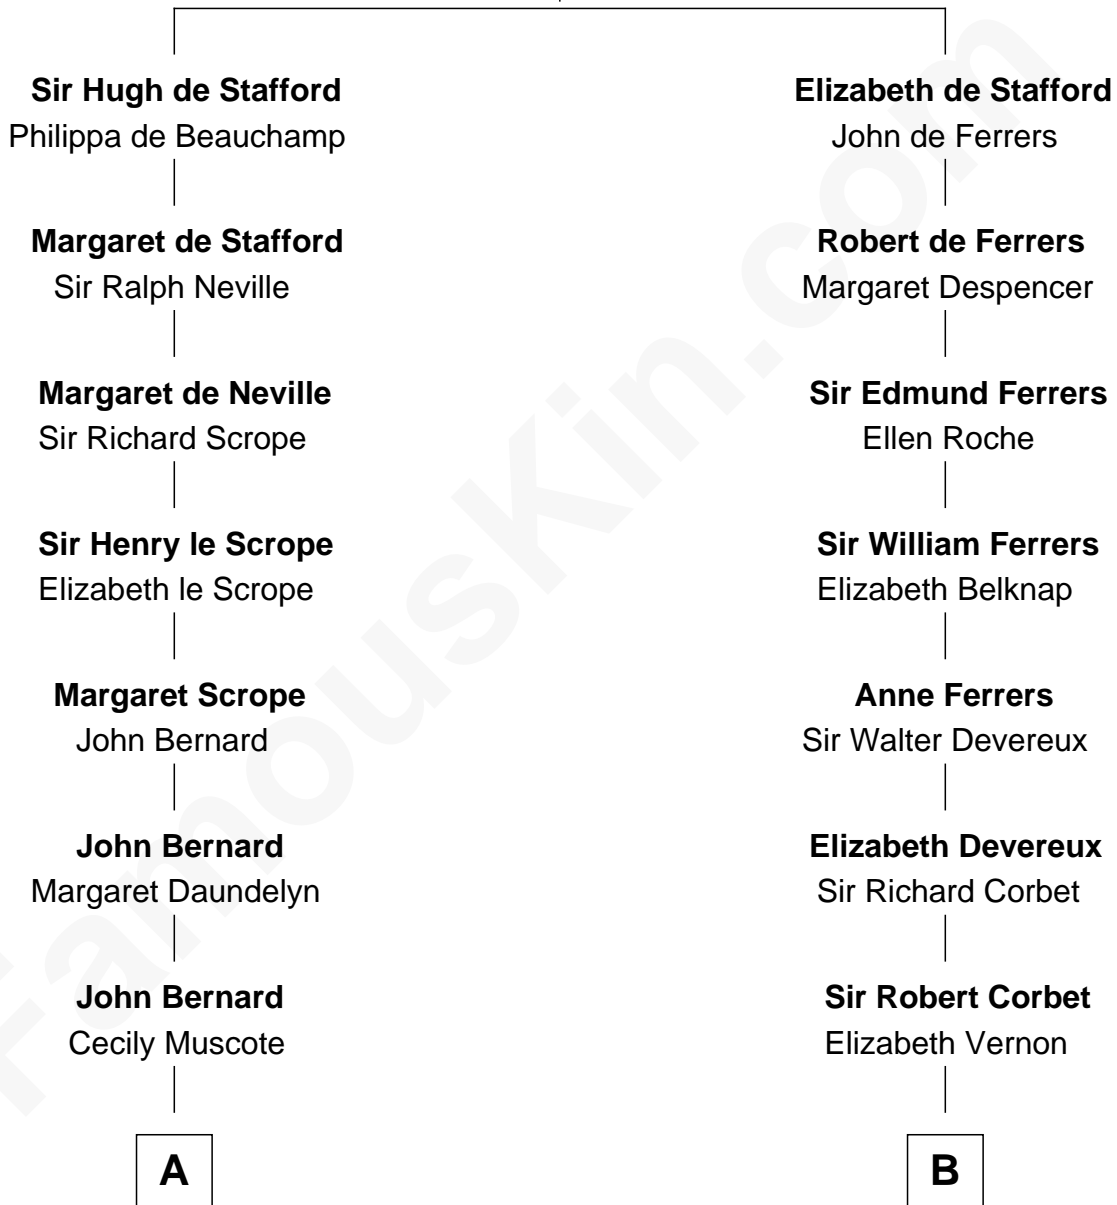

FamousKin.com
Relationship Chart of
Benjamin Harrison
23rd U.S. President

16th cousin 2 times removed of

Joan Fontaine
Movie Actress

Ralph de Stafford
 Margaret de Audley

C

Walter Augustus De Havilland

Lillian Augusta Ruse

Joan Fontaine

Movie Actress

FamousKin.com