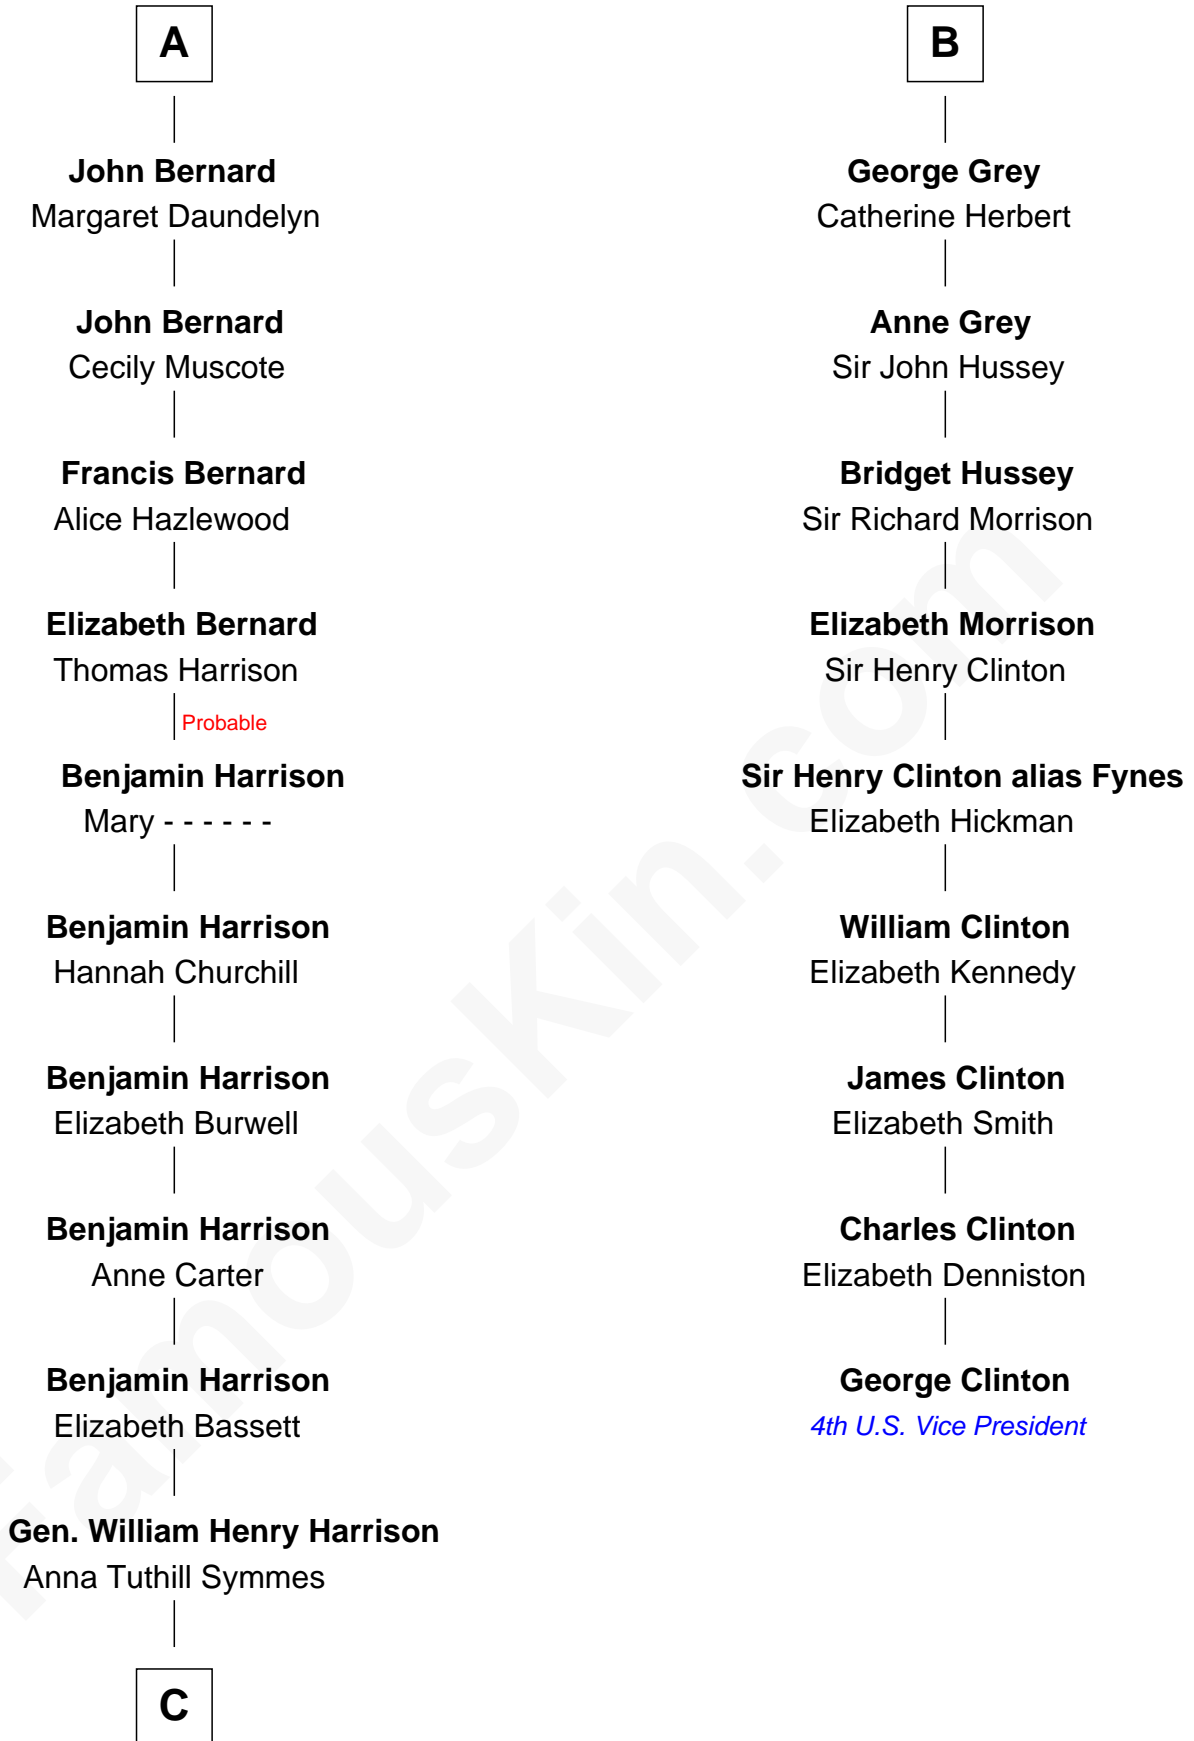

**FamousKin.com**  
**Relationship Chart of**  
**Benjamin Harrison**  
*23rd U.S. President*

15th cousin 3 times removed of  
**George Clinton**  
*4th U.S. Vice President*

C

John Scott Harrison  
Elizabeth Ramsey Irwin

Benjamin Harrison  
*23rd U.S. President*

FamousKin.com