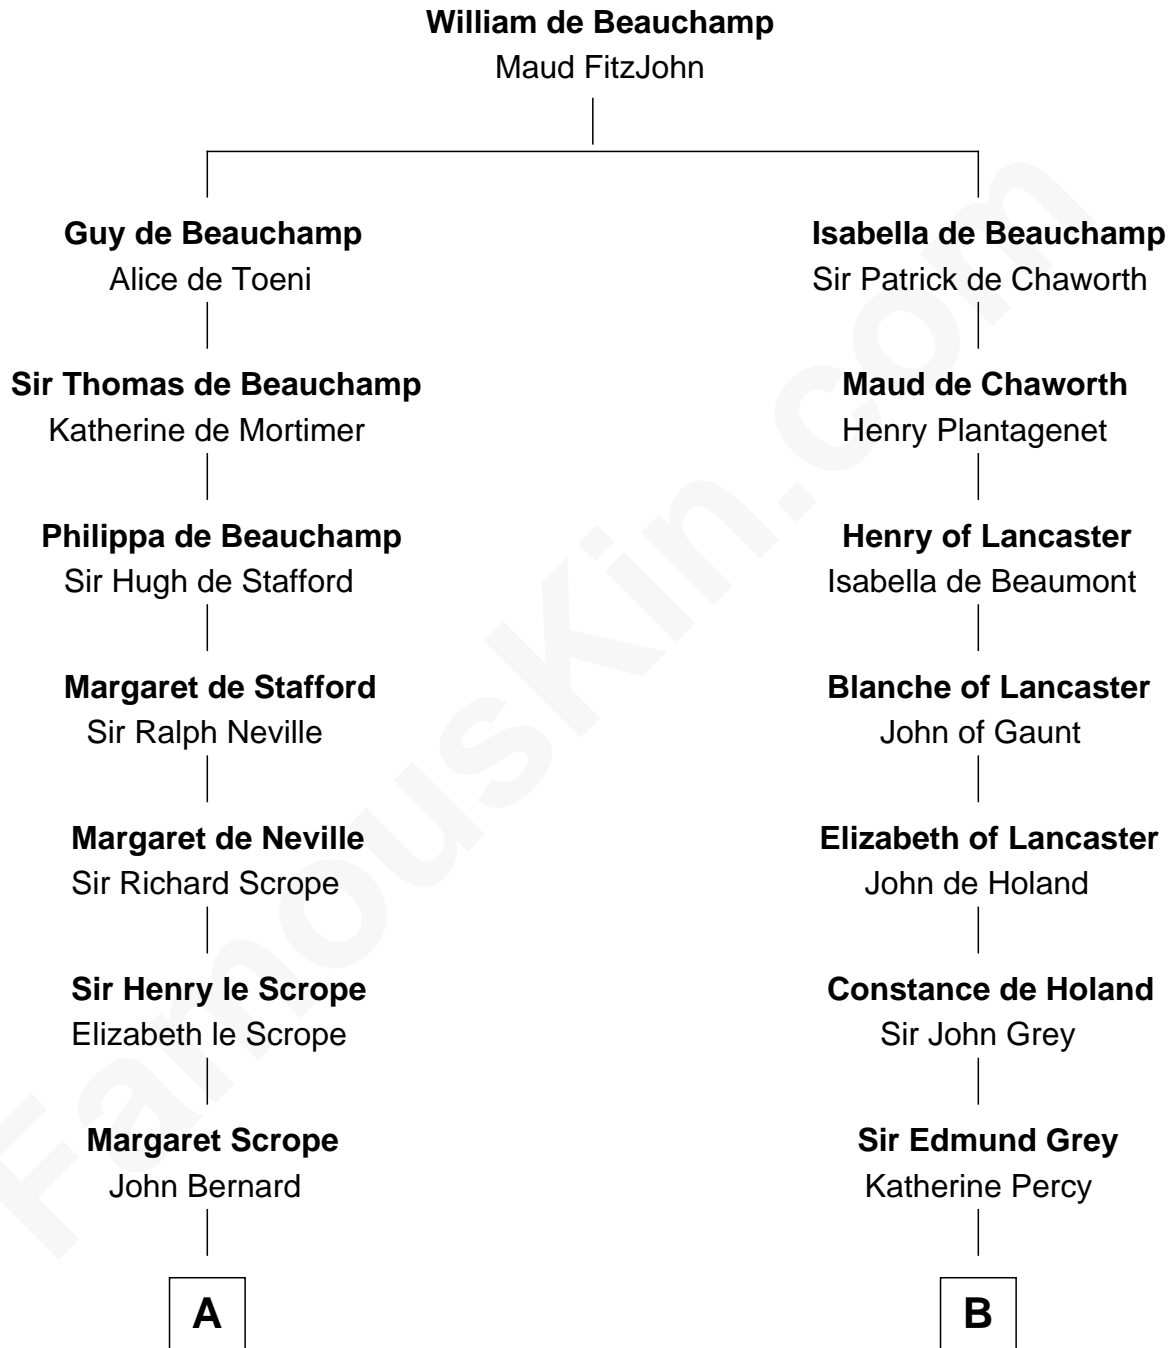

**FamousKin.com**  
**Relationship Chart of**  
**Benjamin Harrison**  
*23rd U.S. President*

15th cousin 3 times removed of  
**George Clinton**  
*4th U.S. Vice President*

C

John Scott Harrison  
Elizabeth Ramsey Irwin

Benjamin Harrison  
*23rd U.S. President*

FamousKin.com