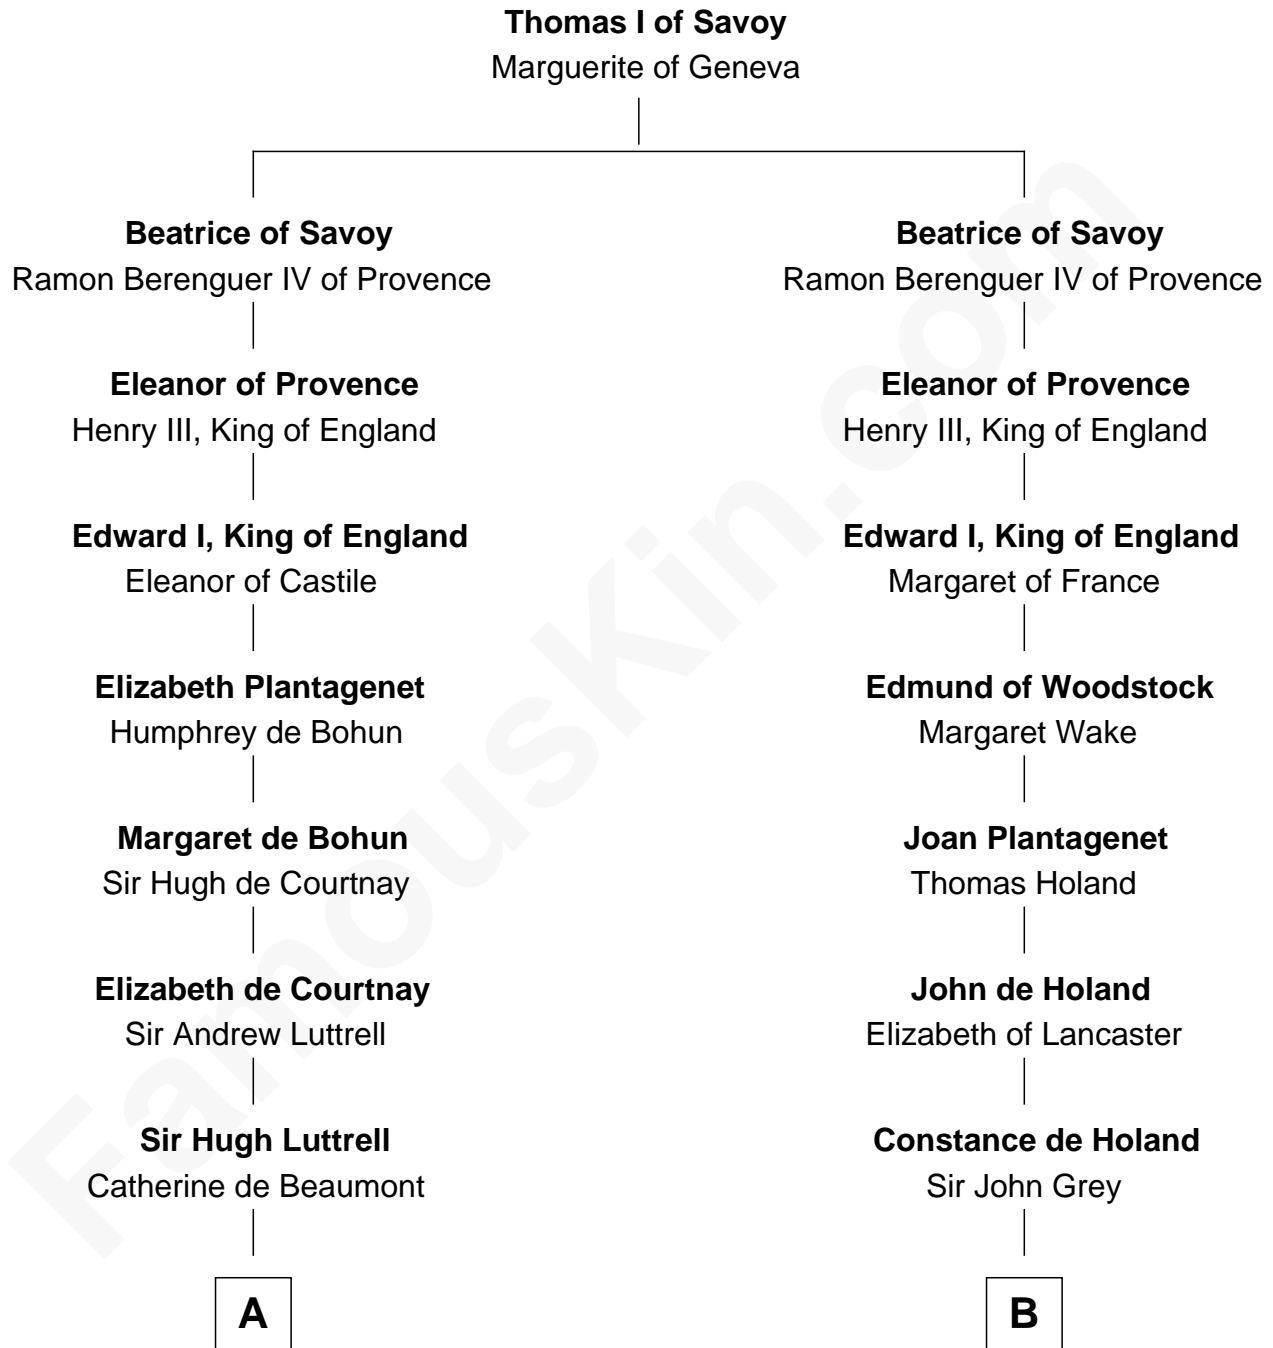

FamousKin.com
Relationship Chart of
Benjamin Harrison
23rd U.S. President

16th cousin 4 times removed of
George Clinton
4th U.S. Vice President

C

—
Benjamin Harrison

Elizabeth Bassett

—
Gen. William Henry Harrison

Anna Tuthill Symmes

—
John Scott Harrison

Elizabeth Ramsey Irwin

—
Benjamin Harrison

23rd U.S. President

FamousKin.com