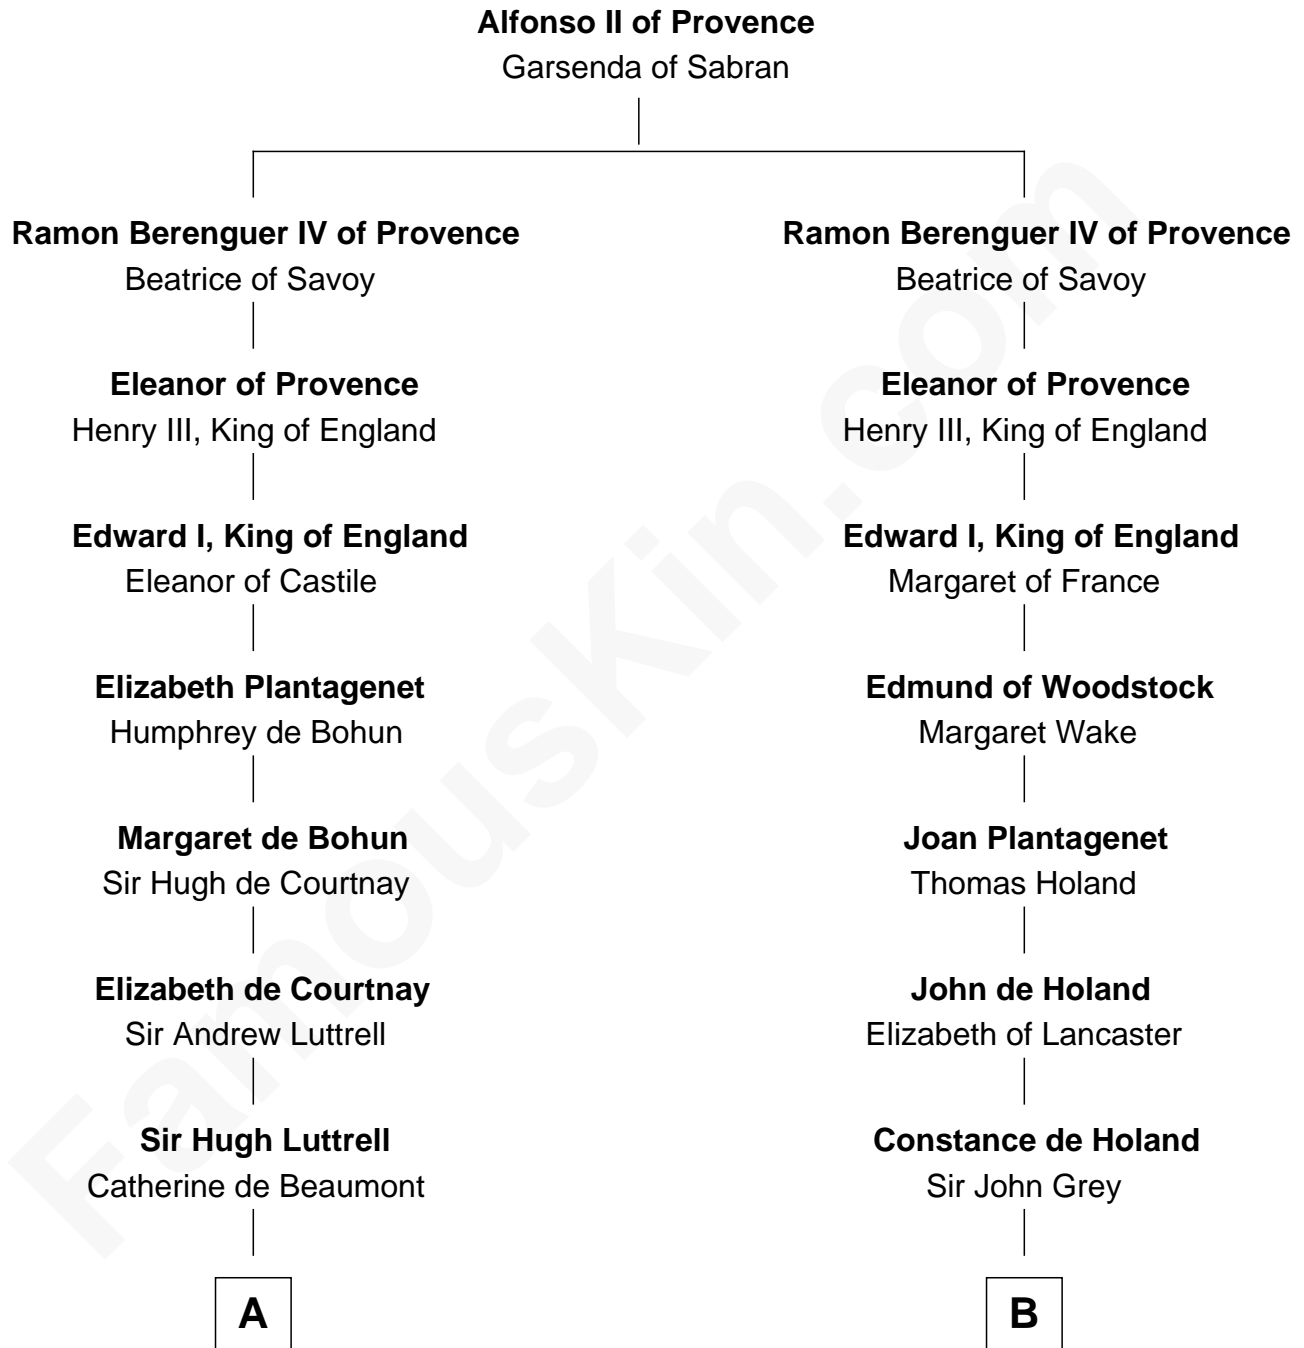

FamousKin.com
Relationship Chart of
Benjamin Harrison
23rd U.S. President

16th cousin 4 times removed of
George Clinton
4th U.S. Vice President

C

Benjamin Harrison

Elizabeth Bassett

Gen. William Henry Harrison

Anna Tuthill Symmes

John Scott Harrison

Elizabeth Ramsey Irwin

Benjamin Harrison

23rd U.S. President

FamousKin.com