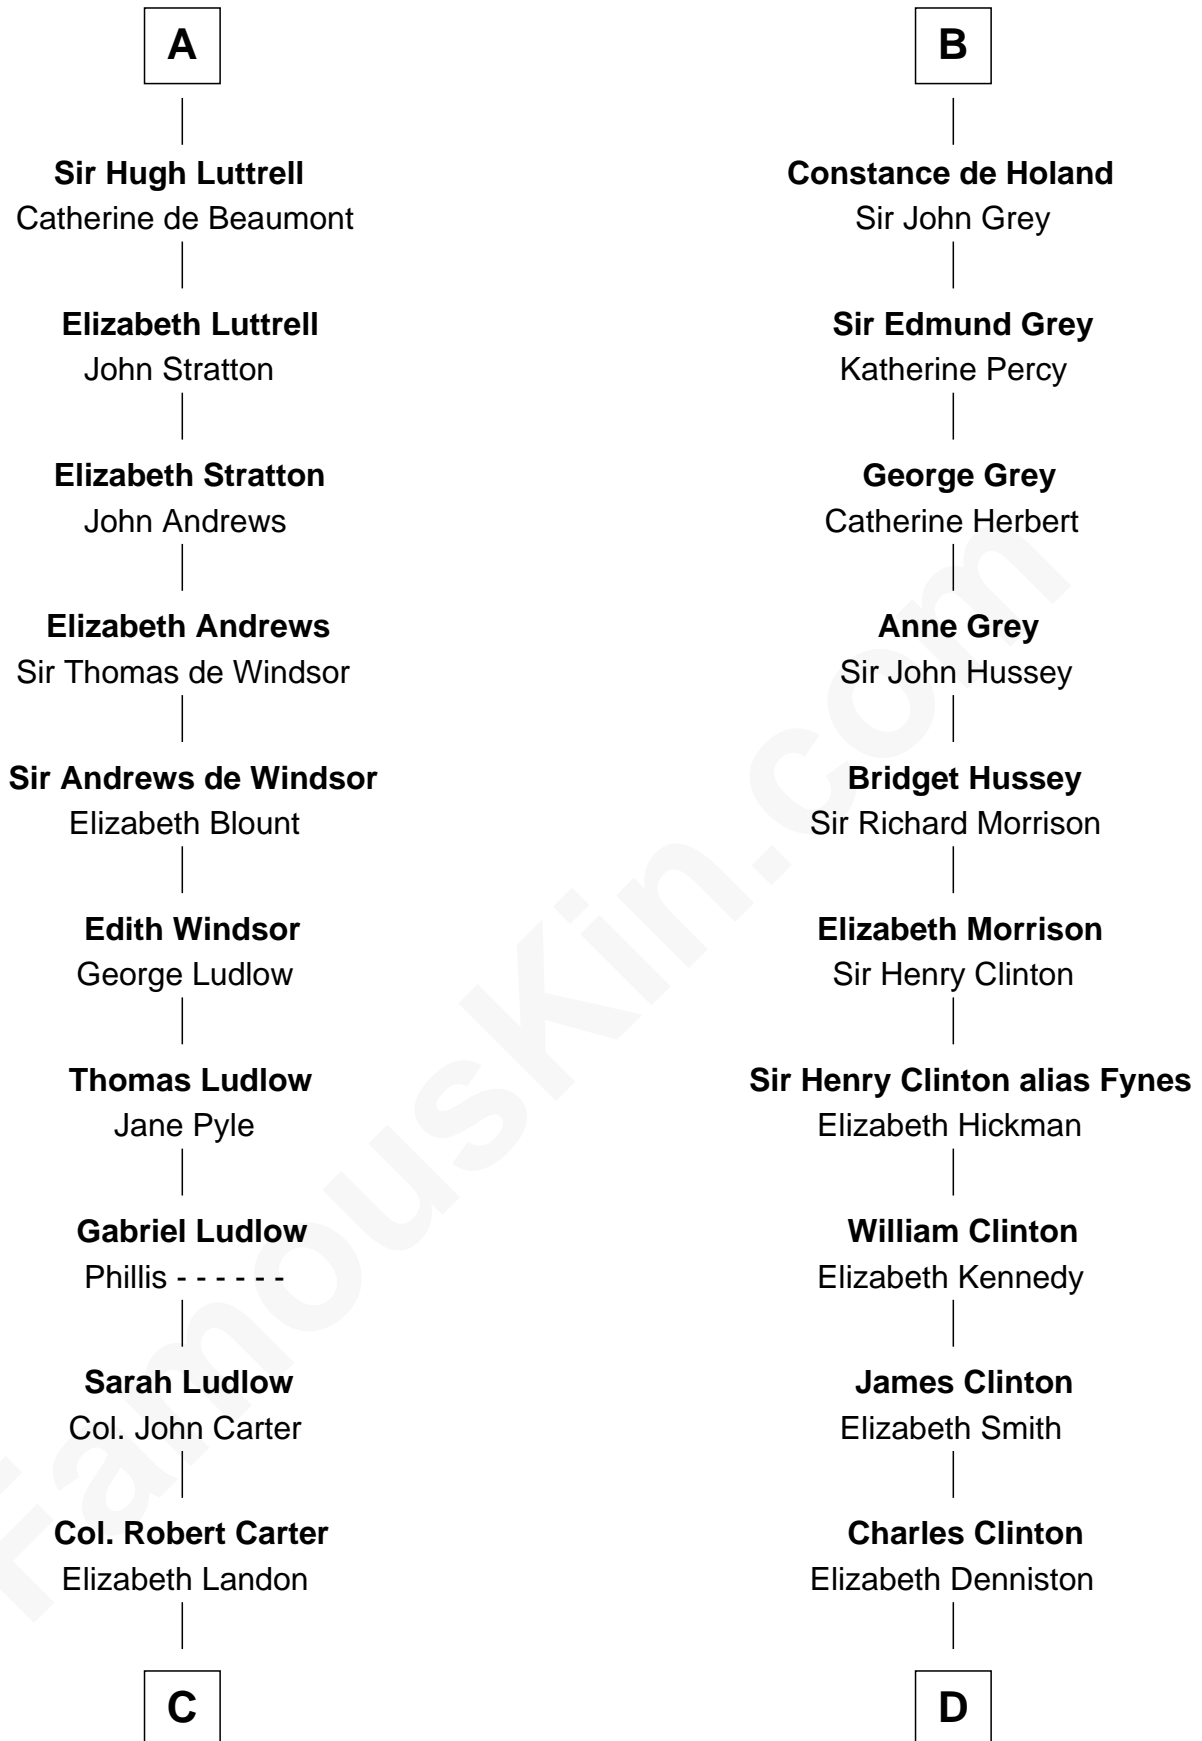

FamousKin.com
Relationship Chart of
Benjamin Harrison
23rd U.S. President

18th cousin 3 times removed of
DeWitt Clinton
6th Governor of New York

C

Anne Carter
Benjamin Harrison

Benjamin Harrison
Elizabeth Bassett

Gen. William Henry Harrison
Anna Tuthill Symmes

John Scott Harrison
Elizabeth Ramsey Irwin

Benjamin Harrison
23rd U.S. President

D

Gen. James Clinton
Mary DeWitt

DeWitt Clinton
6th Governor of New York

FamousKin.com