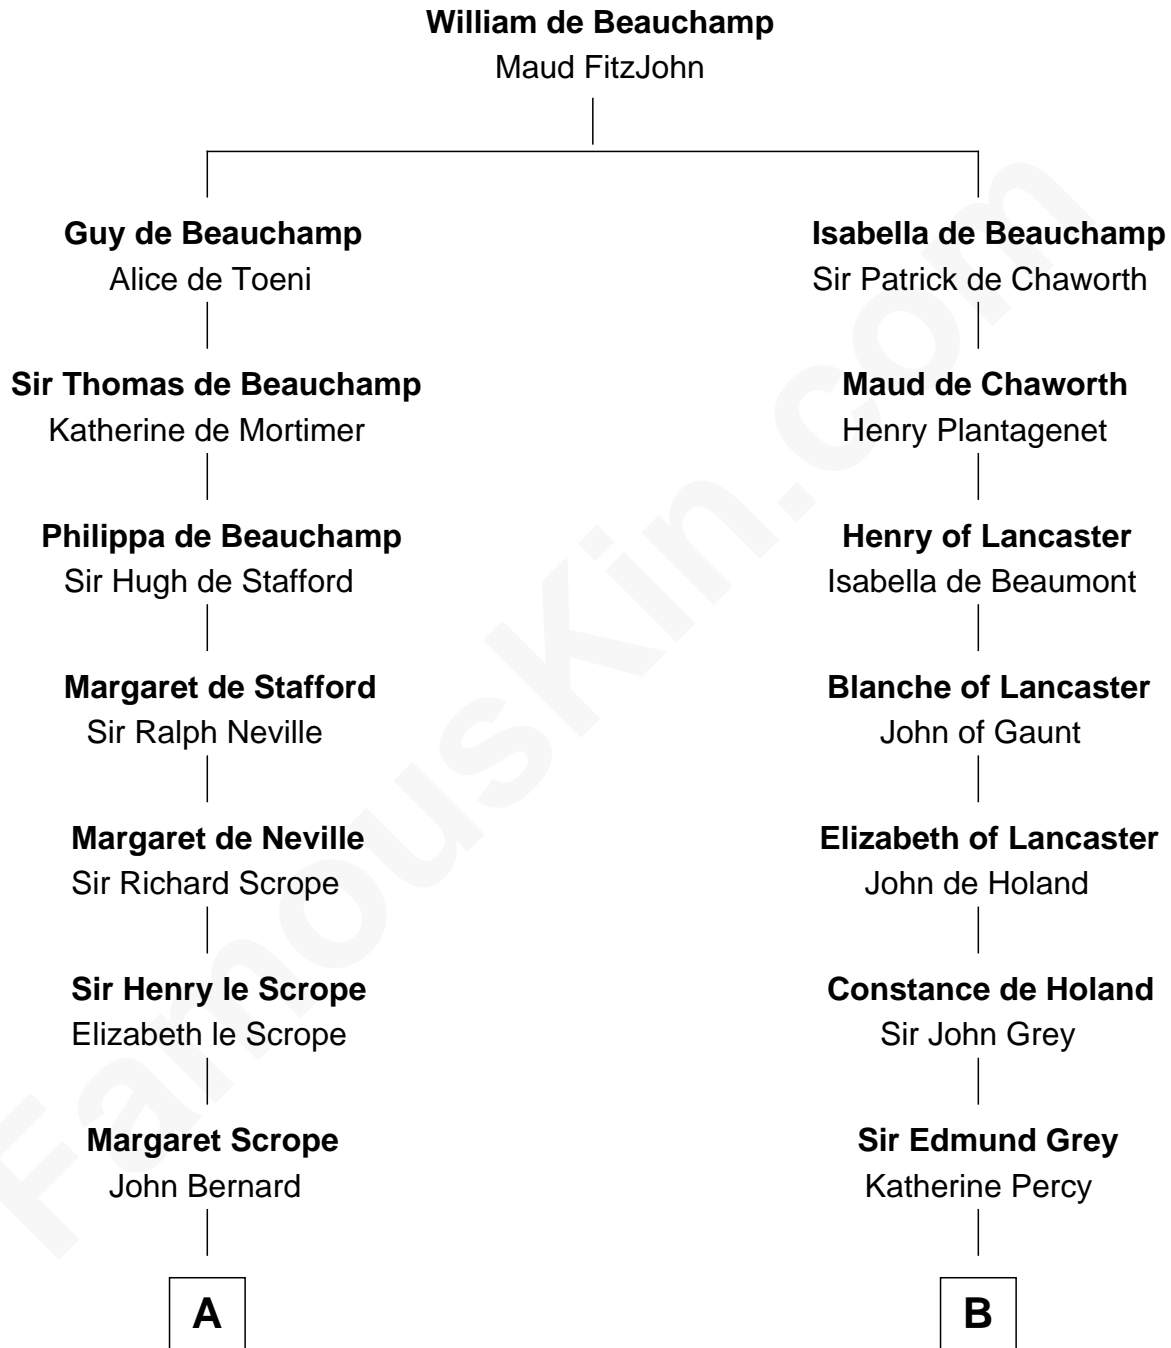

FamousKin.com
Relationship Chart of
Benjamin Harrison
23rd U.S. President

16th cousin 2 times removed of
DeWitt Clinton
6th Governor of New York

C

—
John Scott Harrison
Elizabeth Ramsey Irwin

—
Benjamin Harrison
23rd U.S. President

FamousKin.com