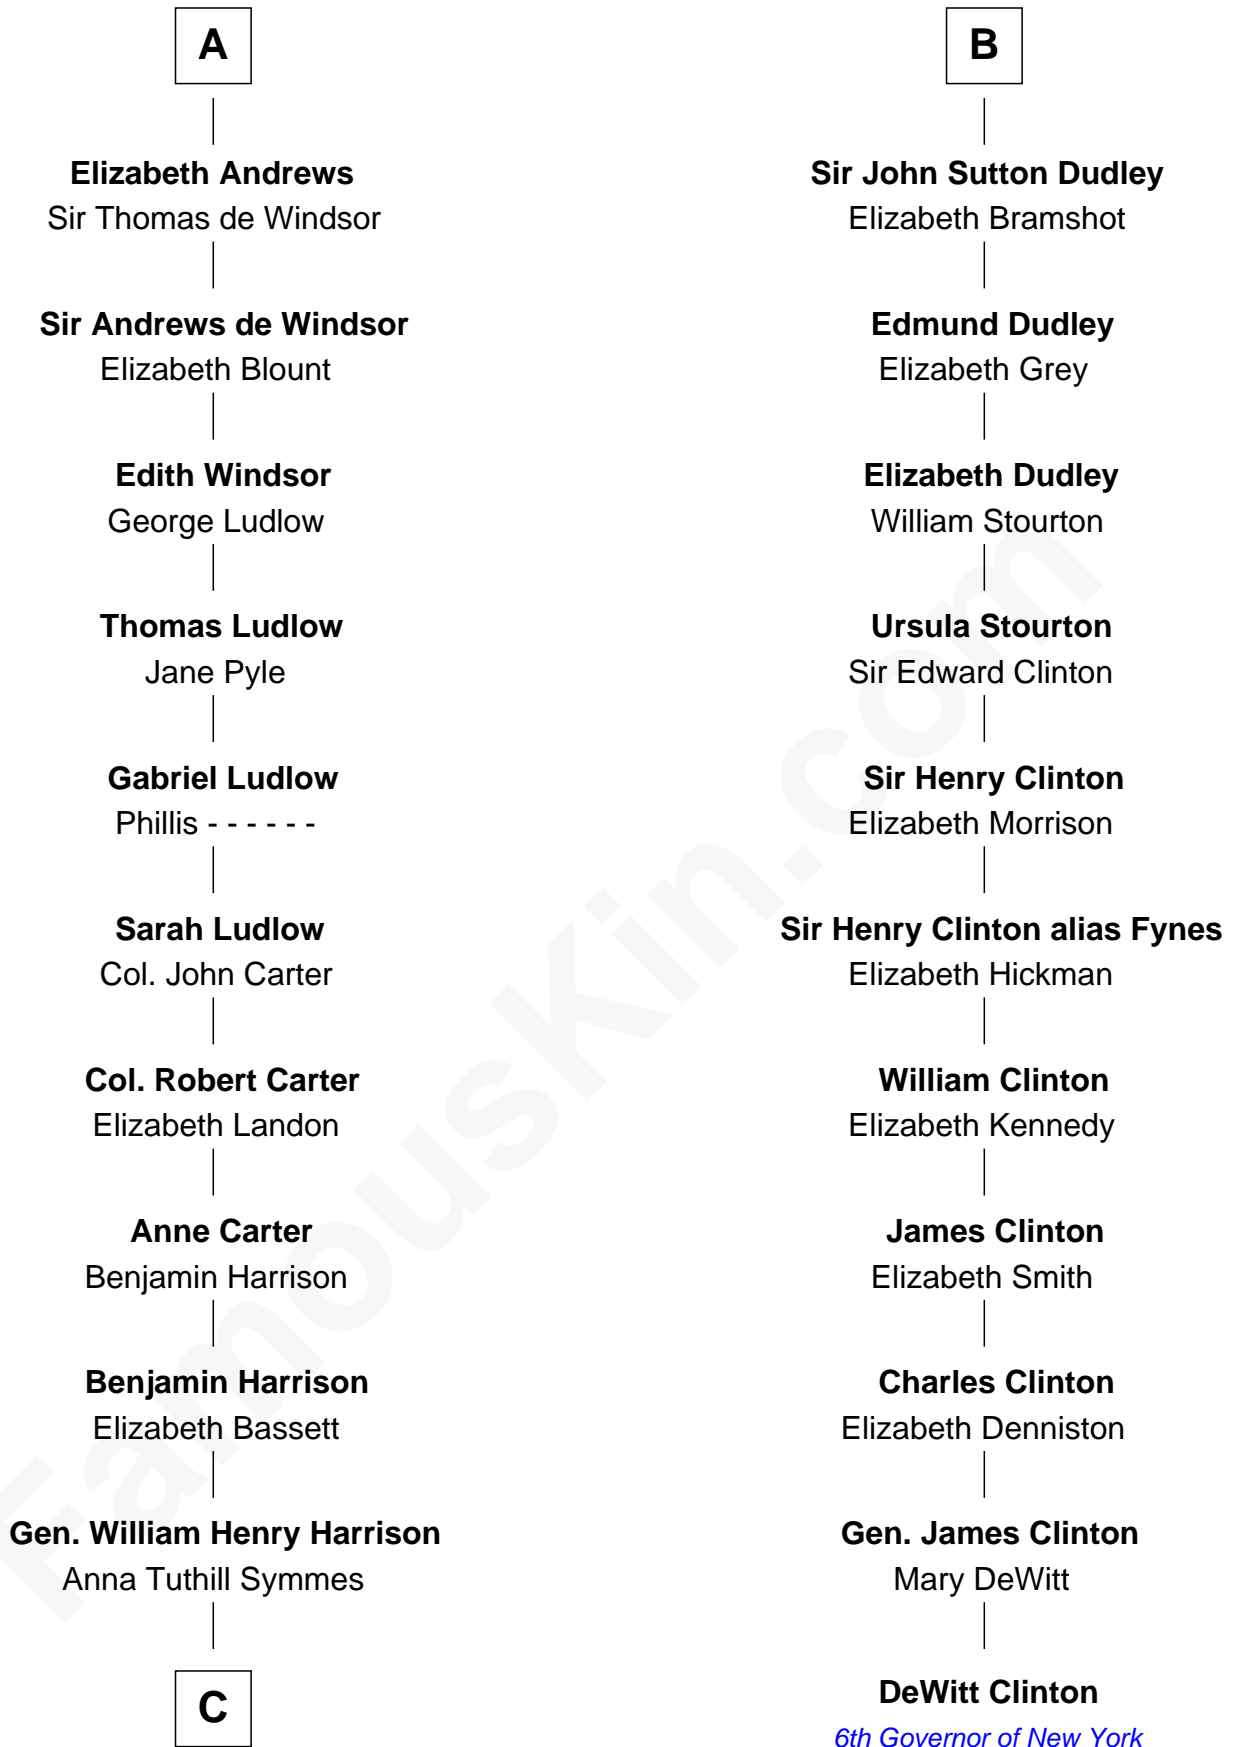

FamousKin.com
Relationship Chart of
Benjamin Harrison
23rd U.S. President

17th cousin 1 time removed of
DeWitt Clinton
6th Governor of New York

Sir Hugh le Despencer
 Aveline Basset

C

John Scott Harrison
Elizabeth Ramsey Irwin

Benjamin Harrison
23rd U.S. President

FamousKin.com