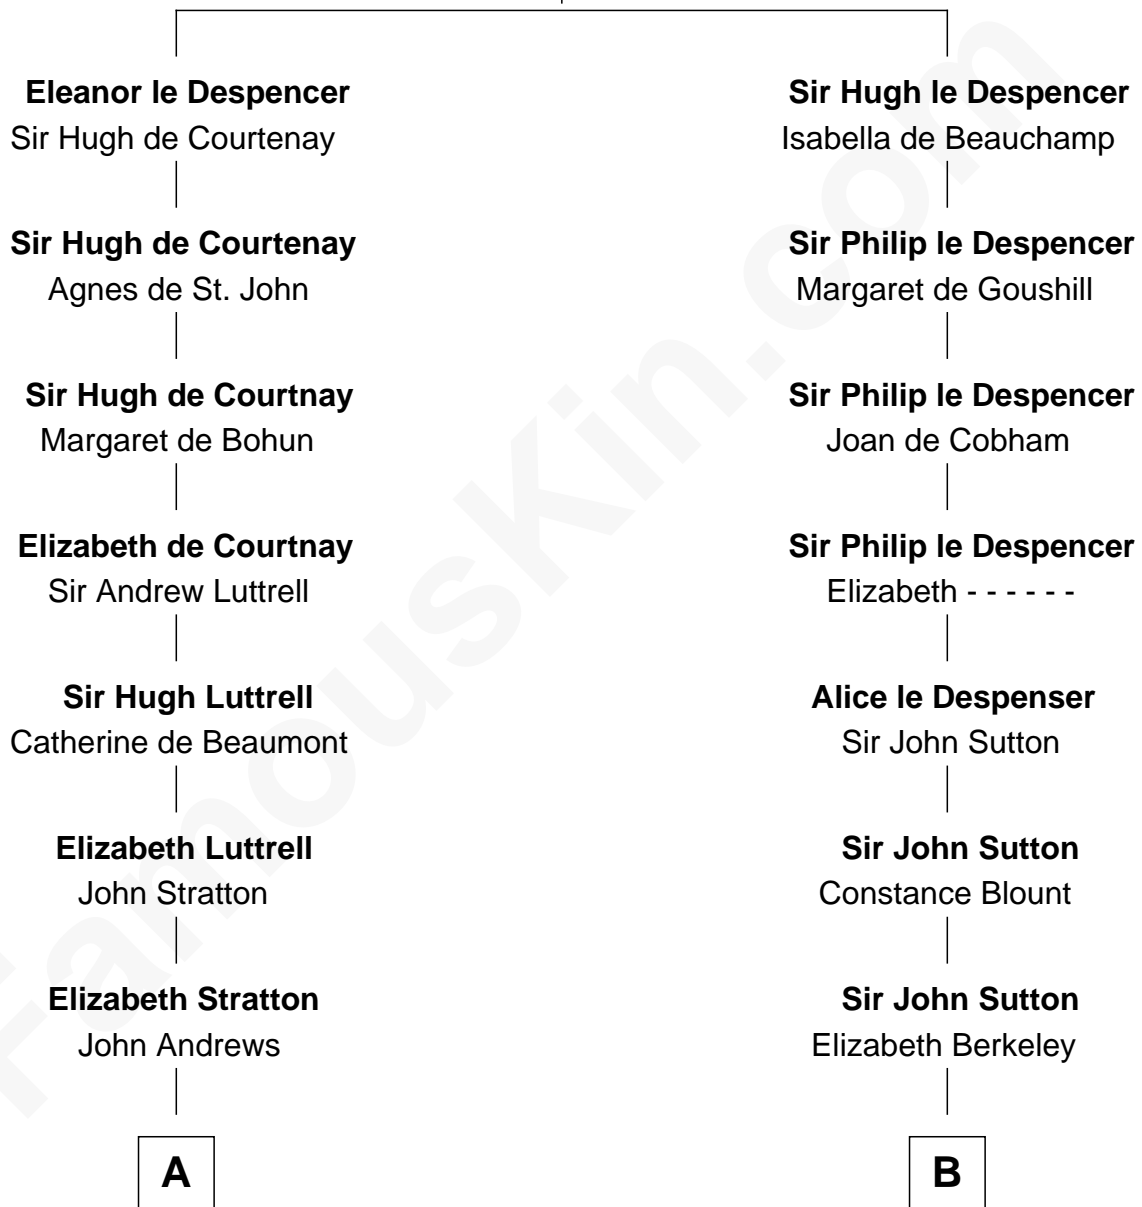

FamousKin.com
Relationship Chart of
Benjamin Harrison
23rd U.S. President

17th cousin 1 time removed of
DeWitt Clinton
6th Governor of New York

Sir Hugh le Despencer
 Aveline Basset

C

John Scott Harrison
Elizabeth Ramsey Irwin

Benjamin Harrison
23rd U.S. President

FamousKin.com