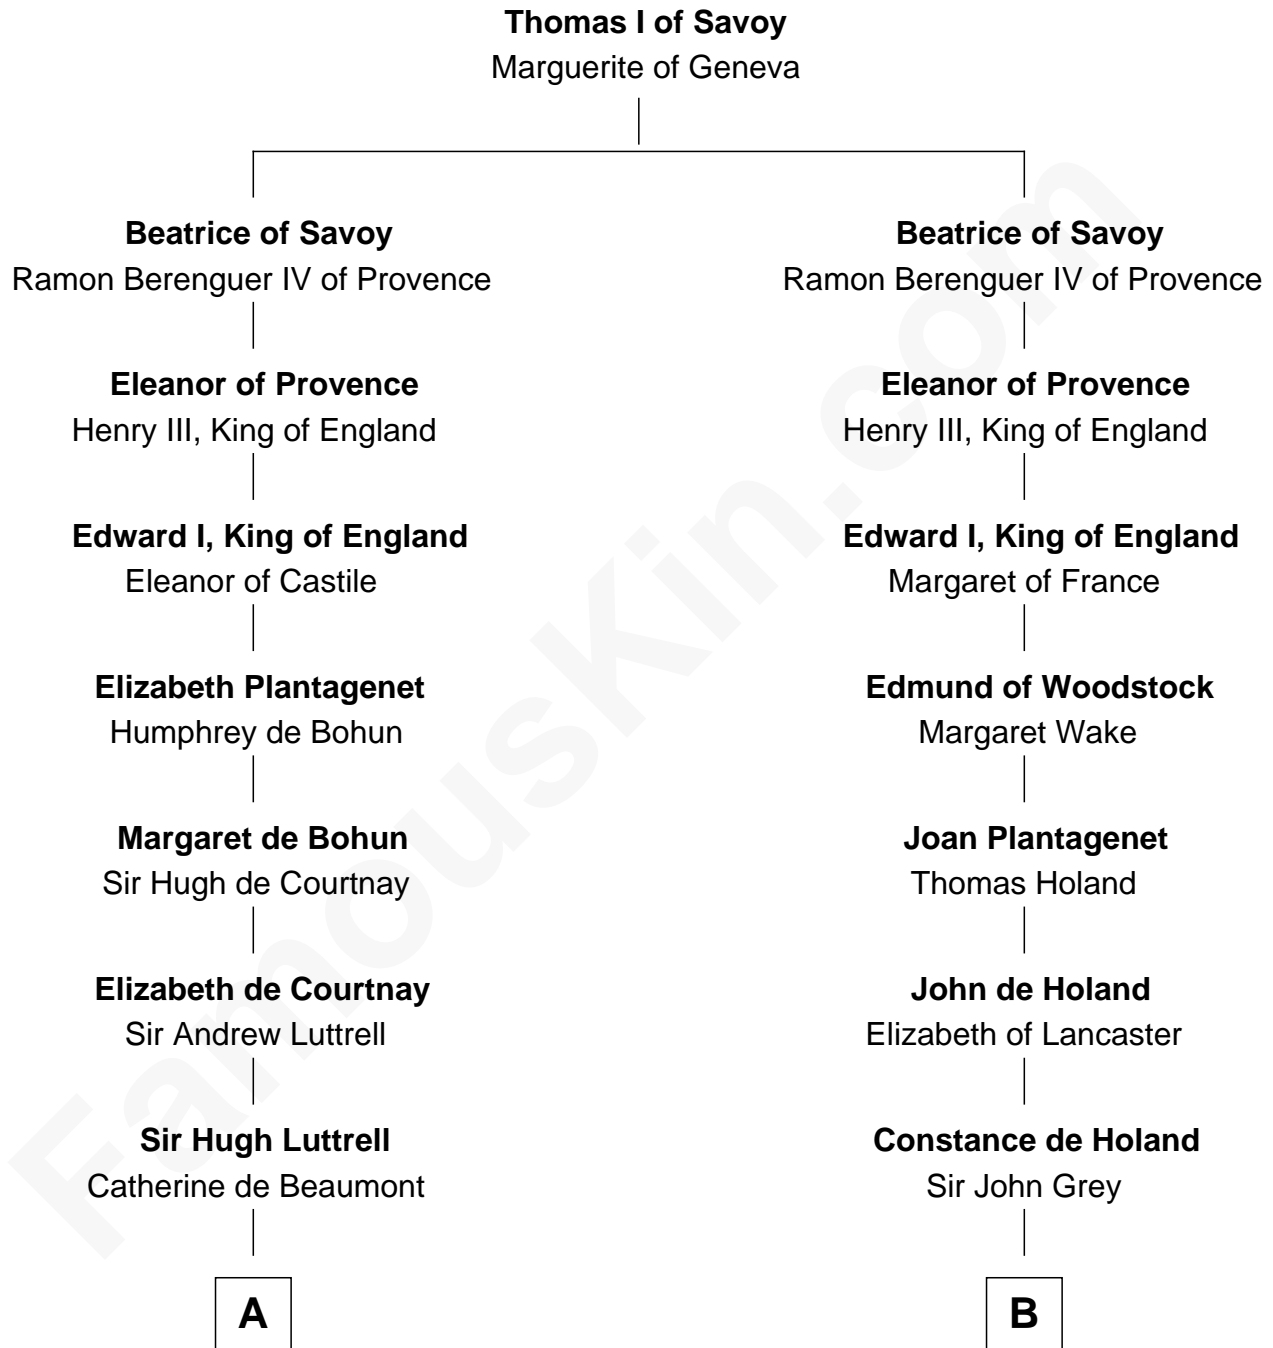

FamousKin.com
Relationship Chart of
Benjamin Harrison
23rd U.S. President

17th cousin 3 times removed of

DeWitt Clinton
6th Governor of New York

C

—
Benjamin Harrison

Elizabeth Bassett

—
Gen. William Henry Harrison

Anna Tuthill Symmes

—
John Scott Harrison

Elizabeth Ramsey Irwin

—
Benjamin Harrison

23rd U.S. President

FamousKin.com