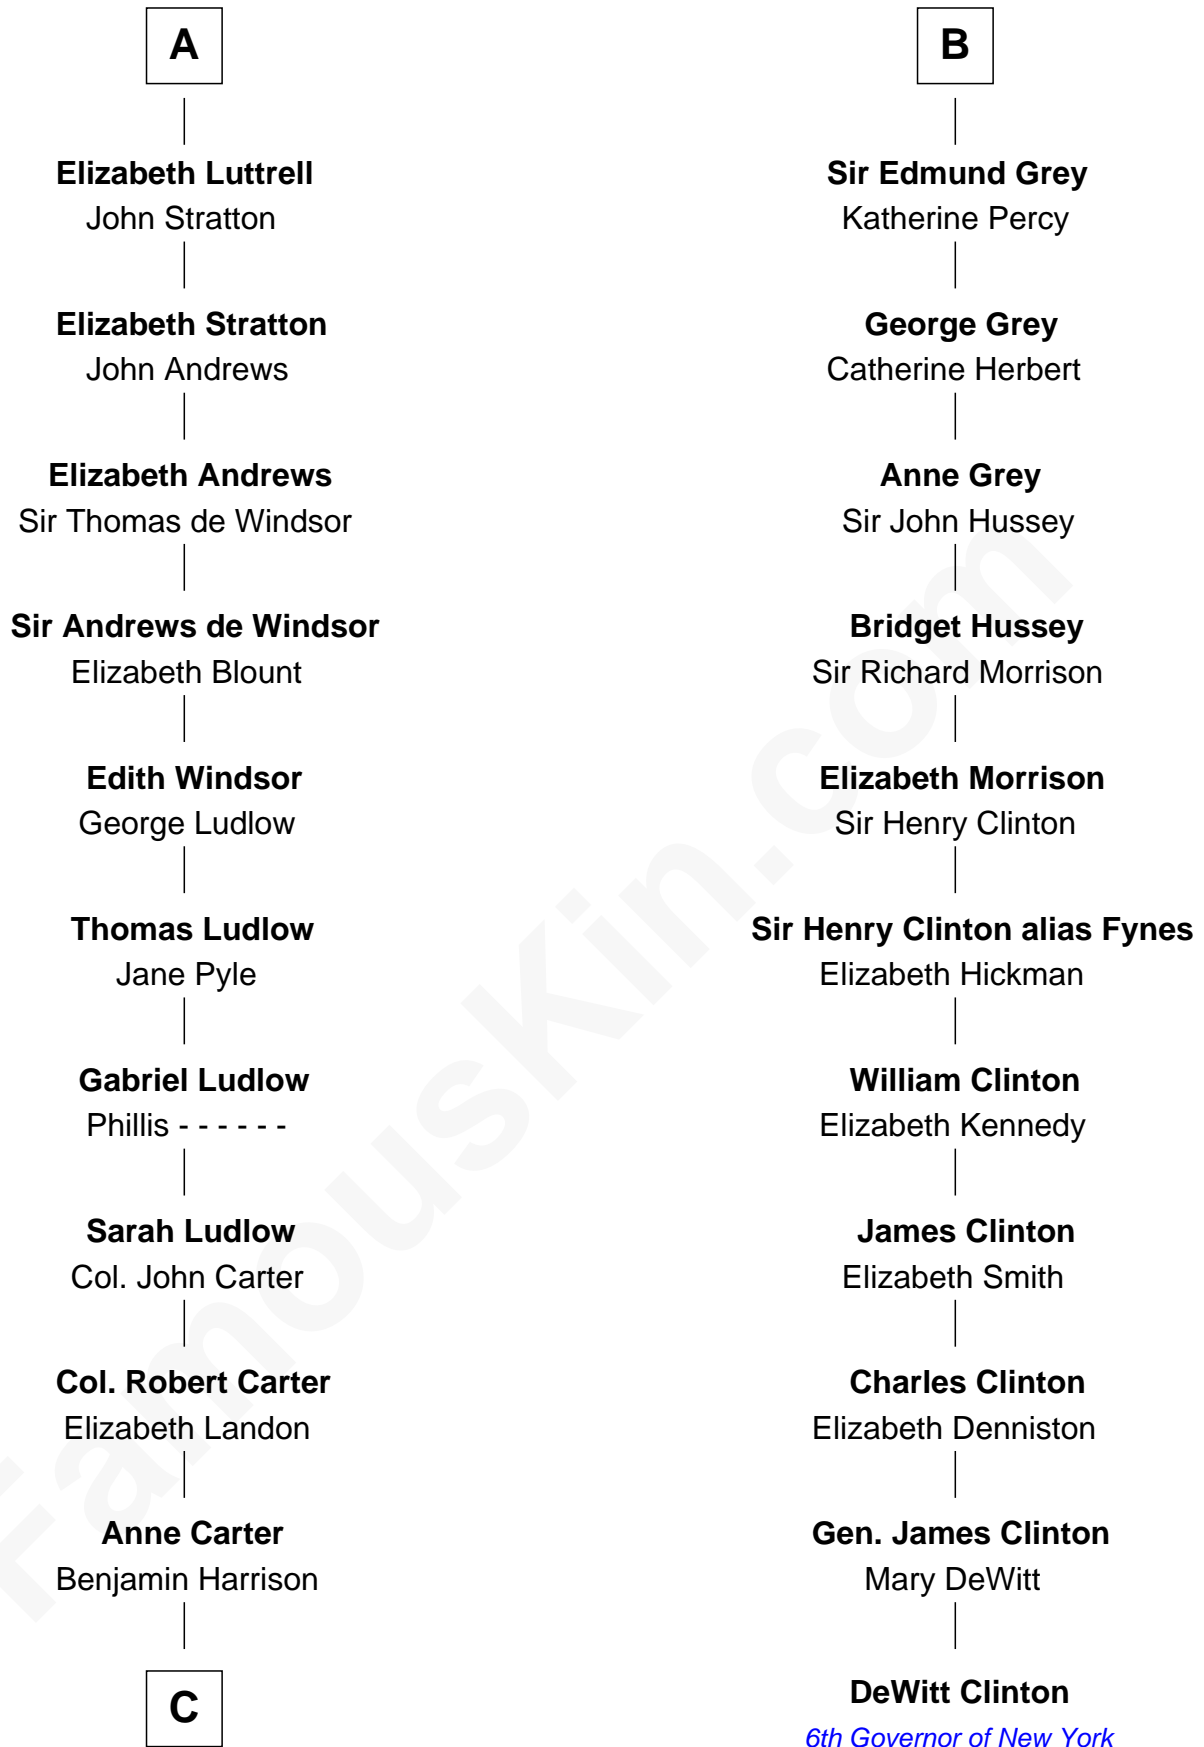

# FamousKin.com Relationship Chart of

**Benjamin Harrison**

*23rd U.S. President*

17th cousin 3 times removed of

**DeWitt Clinton**

*6th Governor of New York*

**C**

—  
**Benjamin Harrison**

Elizabeth Bassett

—  
**Gen. William Henry Harrison**

Anna Tuthill Symmes

—  
**John Scott Harrison**

Elizabeth Ramsey Irwin

—  
**Benjamin Harrison**

*23rd U.S. President*

FamousKin.com