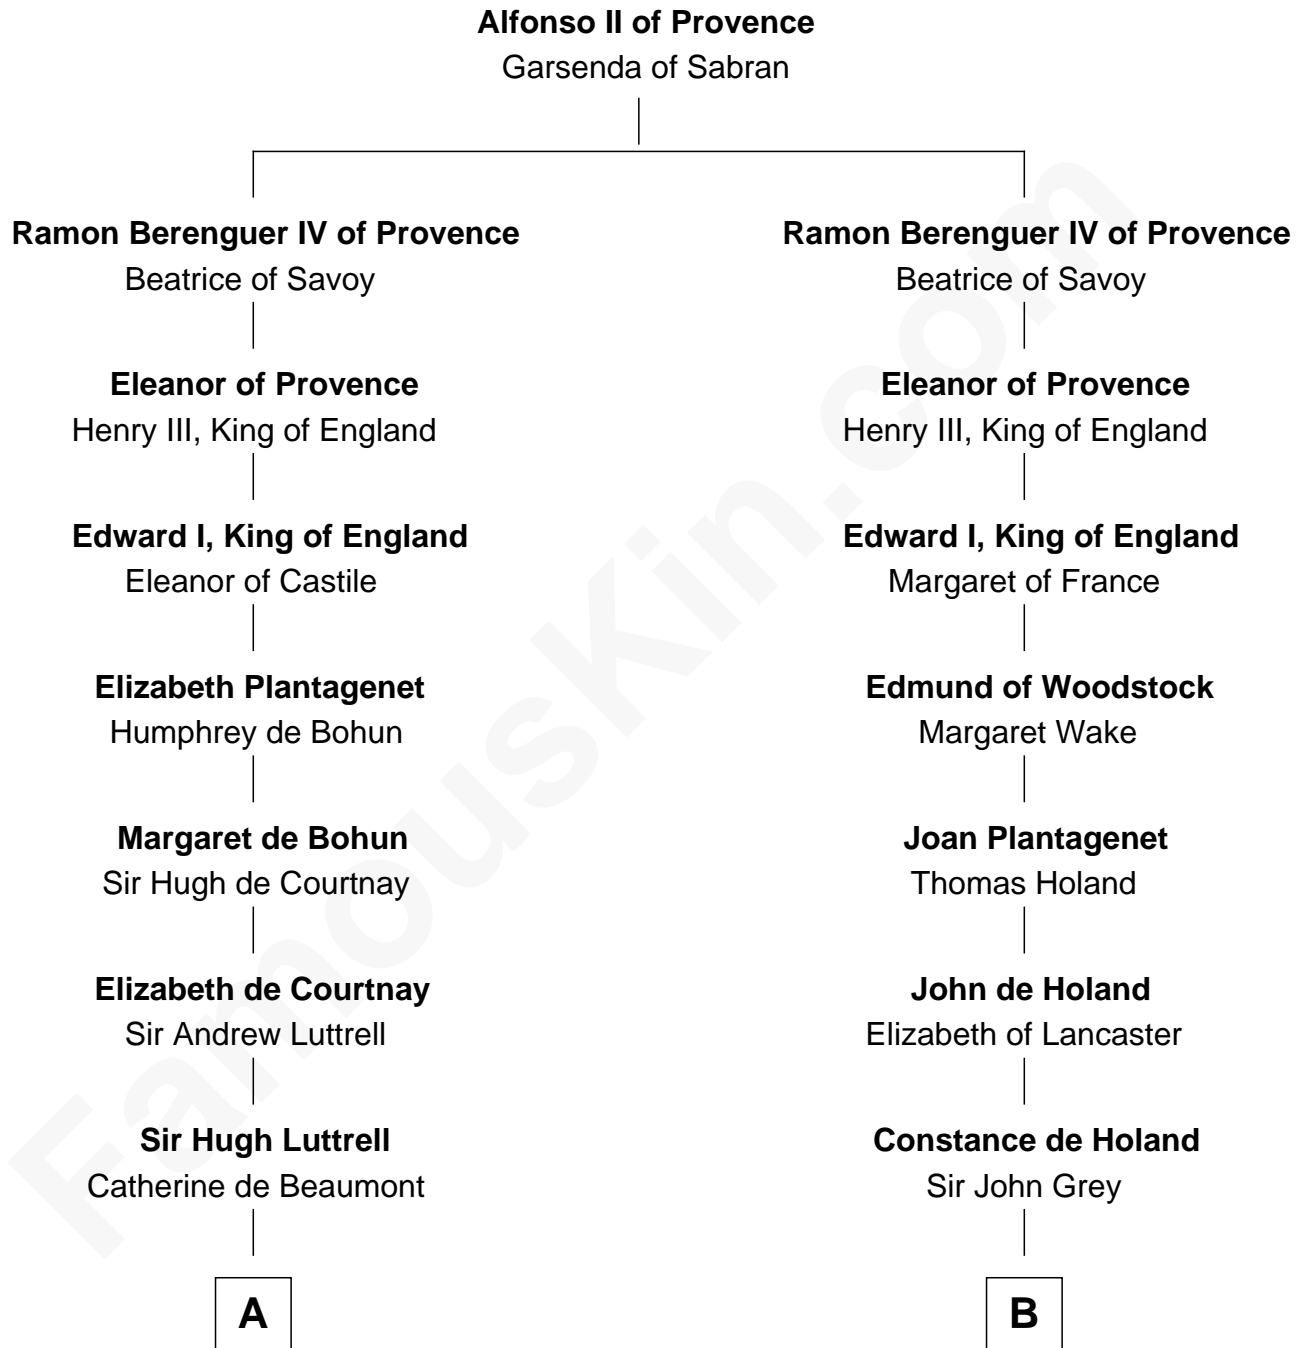

# FamousKin.com Relationship Chart of

**Benjamin Harrison**

*23rd U.S. President*

17th cousin 3 times removed of

**DeWitt Clinton**

*6th Governor of New York*

**C**

—  
**Benjamin Harrison**

Elizabeth Bassett

—  
**Gen. William Henry Harrison**

Anna Tuthill Symmes

—  
**John Scott Harrison**

Elizabeth Ramsey Irwin

—  
**Benjamin Harrison**

*23rd U.S. President*

FamousKin.com