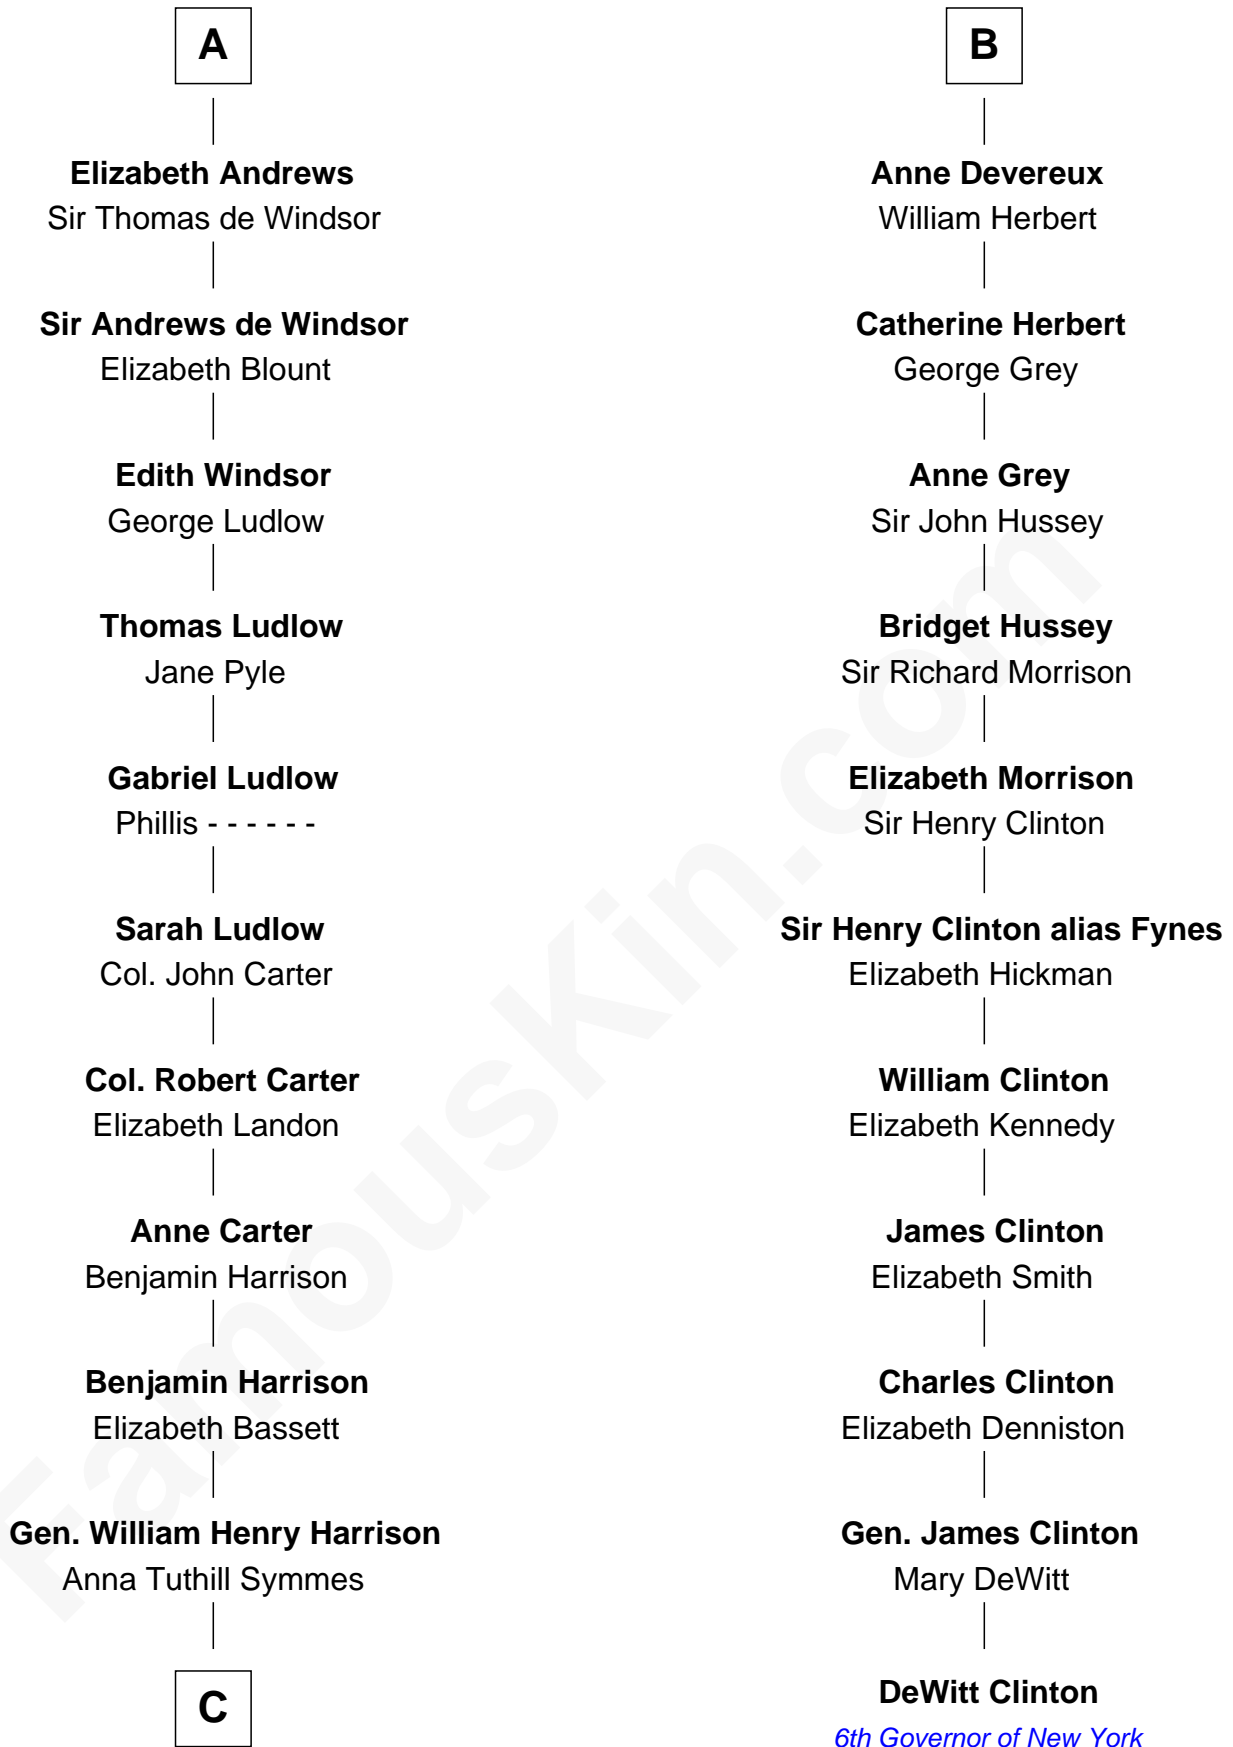

FamousKin.com
Relationship Chart of
Benjamin Harrison
23rd U.S. President

17th cousin 1 time removed of
DeWitt Clinton
6th Governor of New York

Sir Humphrey de Bohun
 Eleanor de Braiose

C

—
John Scott Harrison
Elizabeth Ramsey Irwin

—
Benjamin Harrison
23rd U.S. President

FamousKin.com