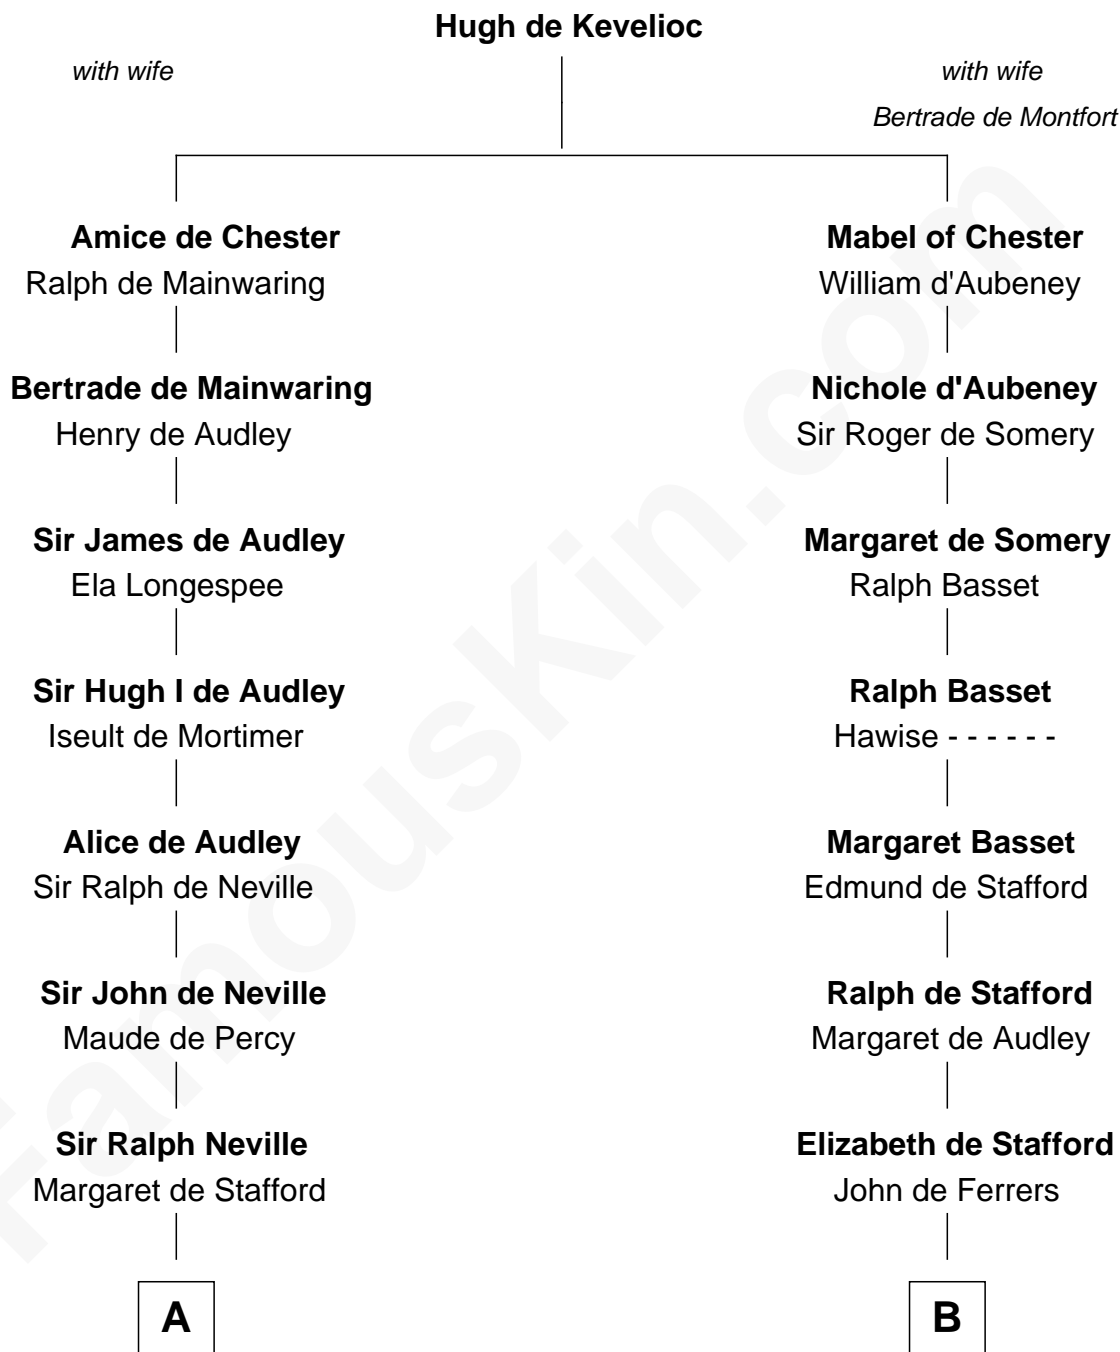

## Relationship Chart of

### Benjamin Harrison

*23rd U.S. President*

17th cousin 4 times removed of

**Jonathan Swift**  
*Author of Gulliver's Travels*

**C**

—  
**Benjamin Harrison**

Anne Carter

—  
**Benjamin Harrison**