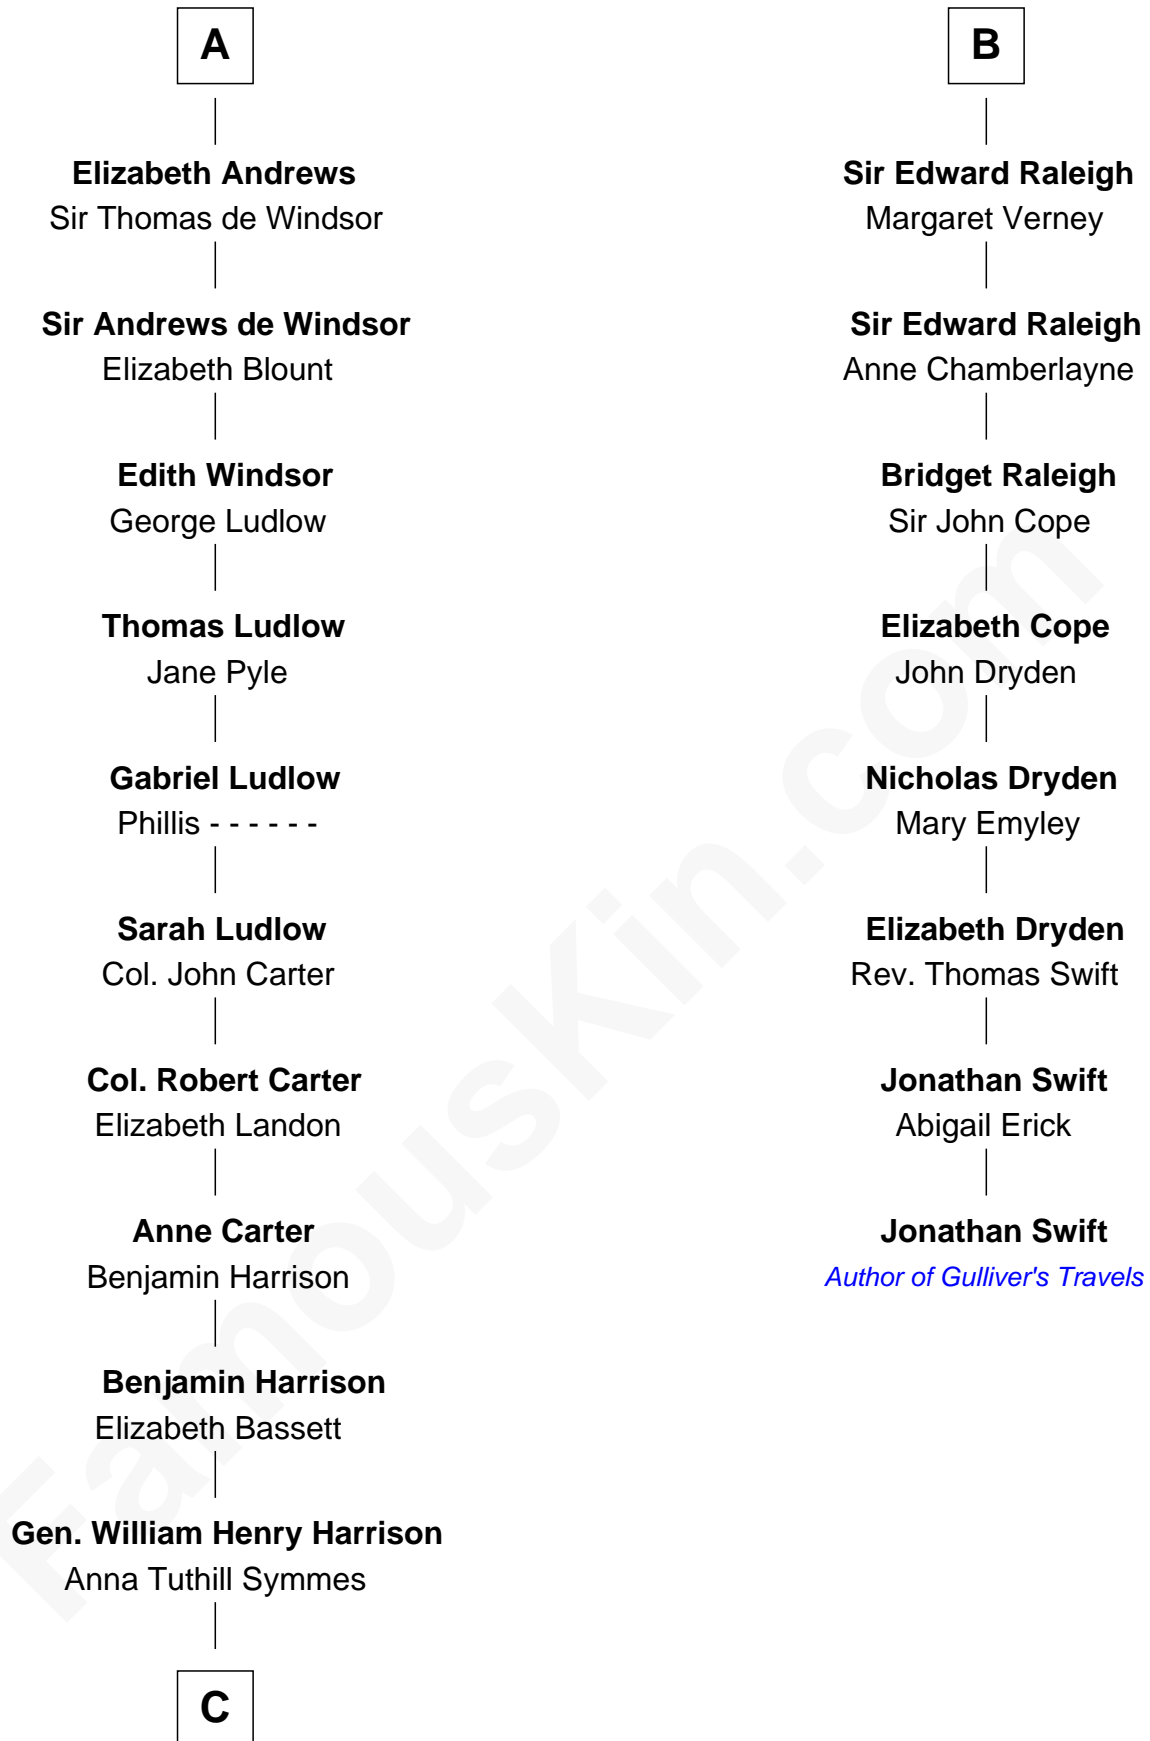

**FamousKin.com**  
**Relationship Chart of**  
**Benjamin Harrison**  
*23rd U.S. President*

14th cousin 4 times removed of

**Jonathan Swift**  
*Author of Gulliver's Travels*

**Sir Hugh le Despencer**  
 Aveline Basset

C

John Scott Harrison  
Elizabeth Ramsey Irwin

Benjamin Harrison  
*23rd U.S. President*

FamousKin.com