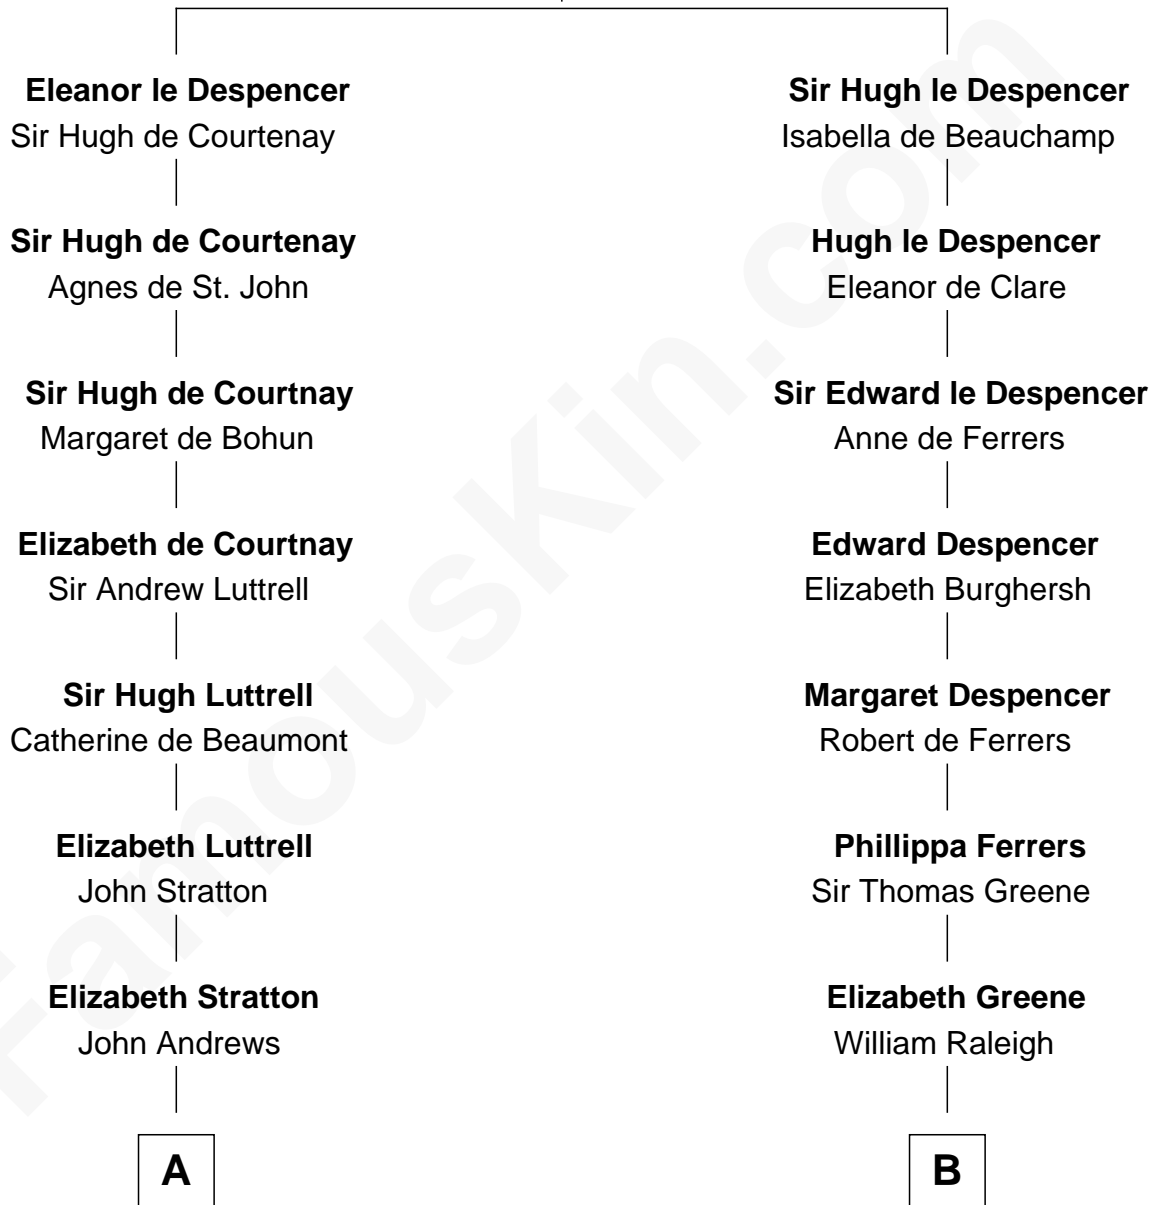

**FamousKin.com**  
**Relationship Chart of**  
**Benjamin Harrison**  
*23rd U.S. President*

14th cousin 4 times removed of

**Jonathan Swift**  
*Author of Gulliver's Travels*

**Sir Hugh le Despencer**  
 Aveline Basset

C

John Scott Harrison  
Elizabeth Ramsey Irwin

Benjamin Harrison  
*23rd U.S. President*

FamousKin.com