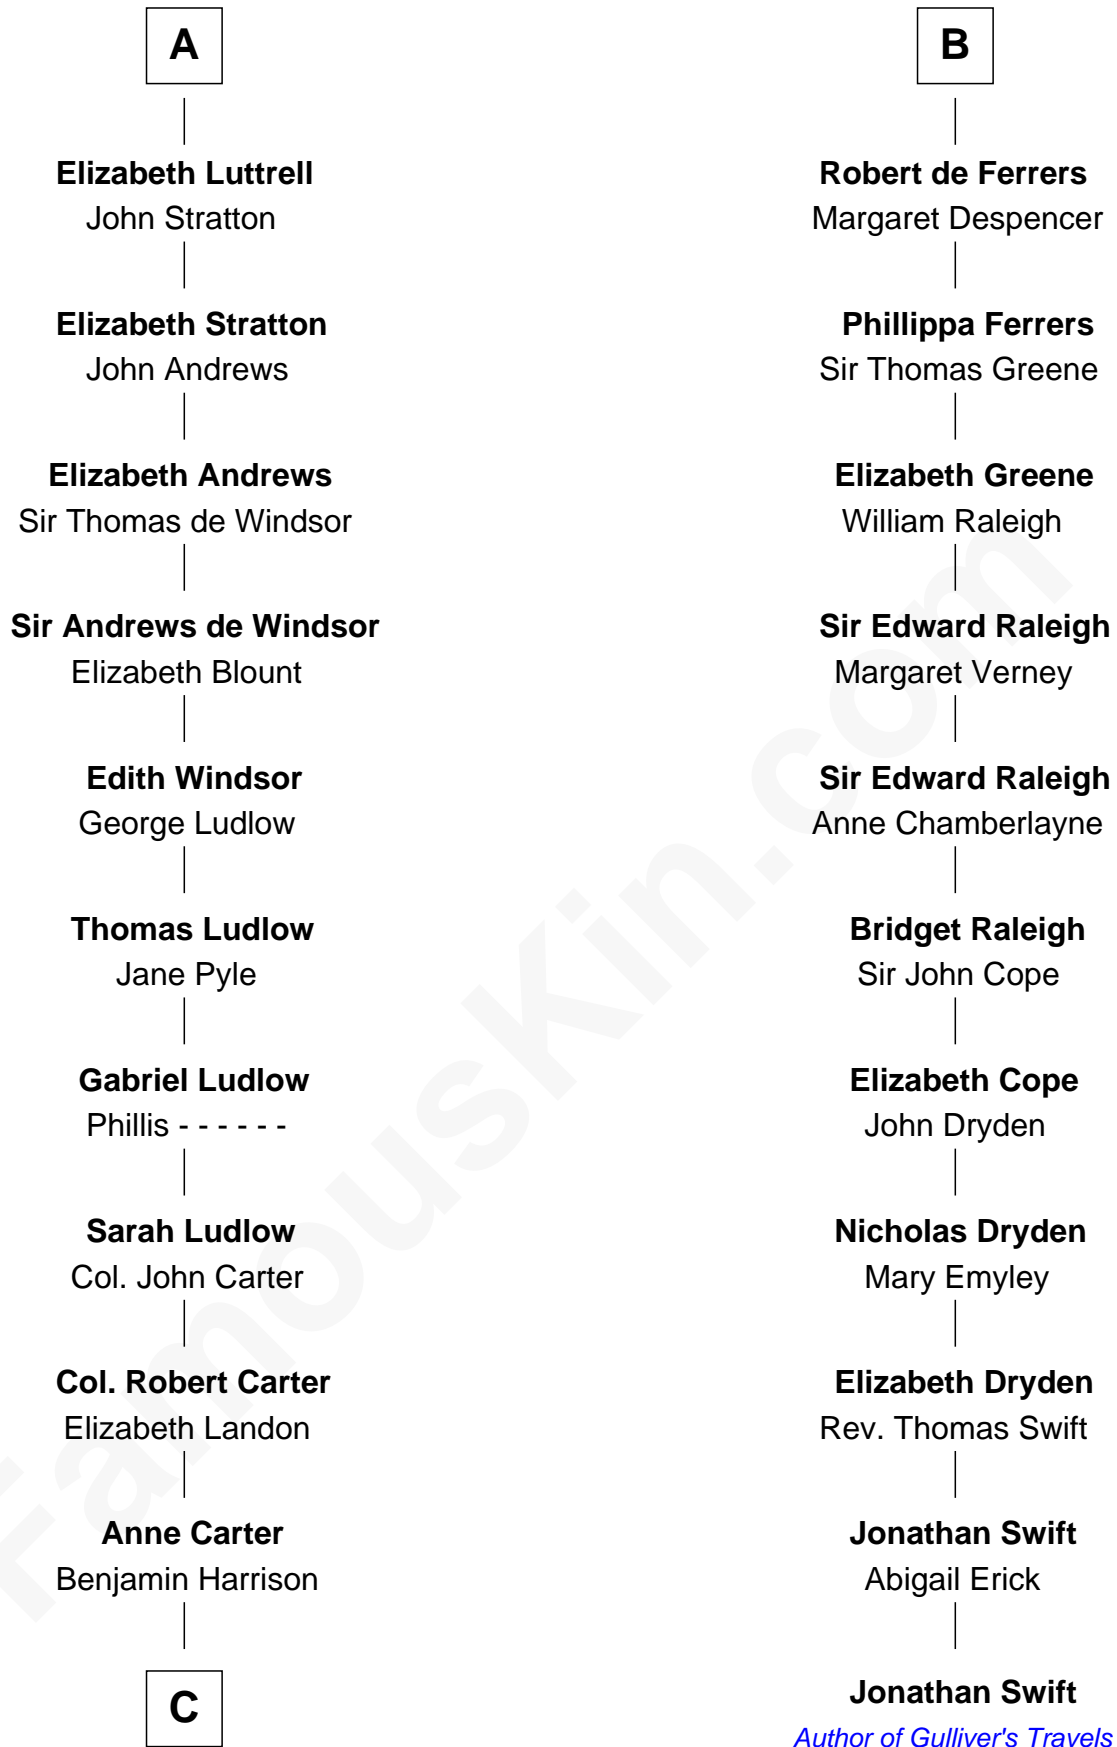

FamousKin.com
Relationship Chart of
Benjamin Harrison
23rd U.S. President

17th cousin 3 times removed of

Jonathan Swift
Author of Gulliver's Travels

C

—
Benjamin Harrison

Elizabeth Bassett

—
Gen. William Henry Harrison

Anna Tuthill Symmes

—
John Scott Harrison

Elizabeth Ramsey Irwin

—
Benjamin Harrison

23rd U.S. President

FamousKin.com