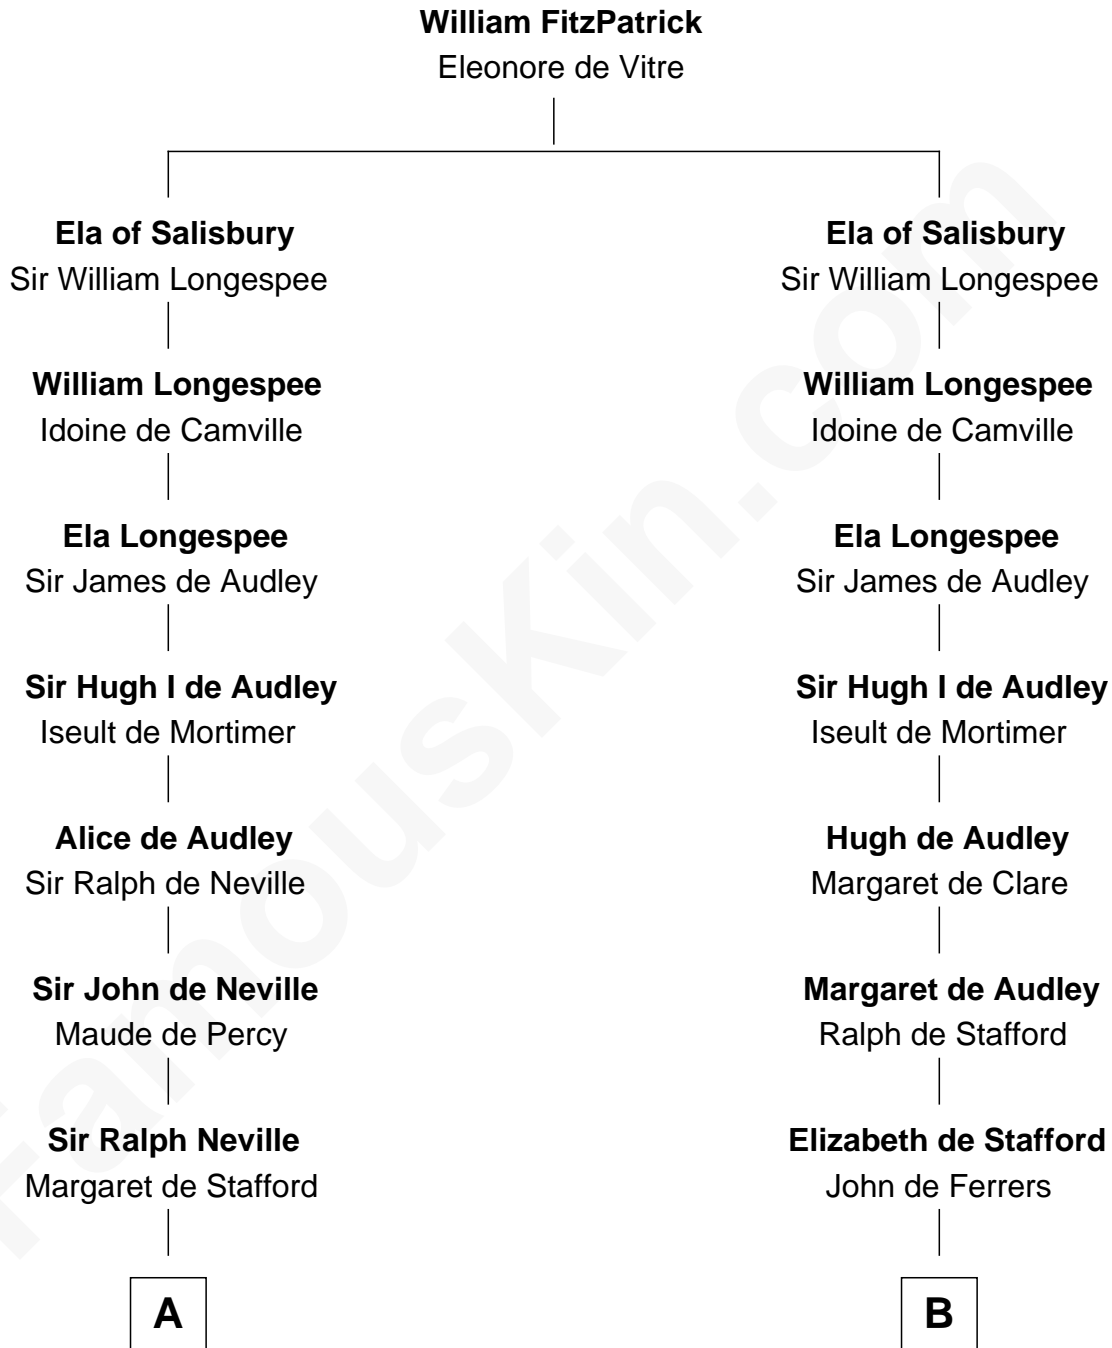

**FamousKin.com**  
**Relationship Chart of**  
**Benjamin Harrison**  
*23rd U.S. President*

17th cousin 4 times removed of

**Jonathan Swift**  
*Author of Gulliver's Travels*

**C**

—  
**Benjamin Harrison**

Anne Carter

—  
**Benjamin Harrison**

Elizabeth Bassett

—  
**Gen. William Henry Harrison**

Anna Tuthill Symmes

—  
**John Scott Harrison**

Elizabeth Ramsey Irwin

—  
**Benjamin Harrison**

*23rd U.S. President*

FamousKin.com