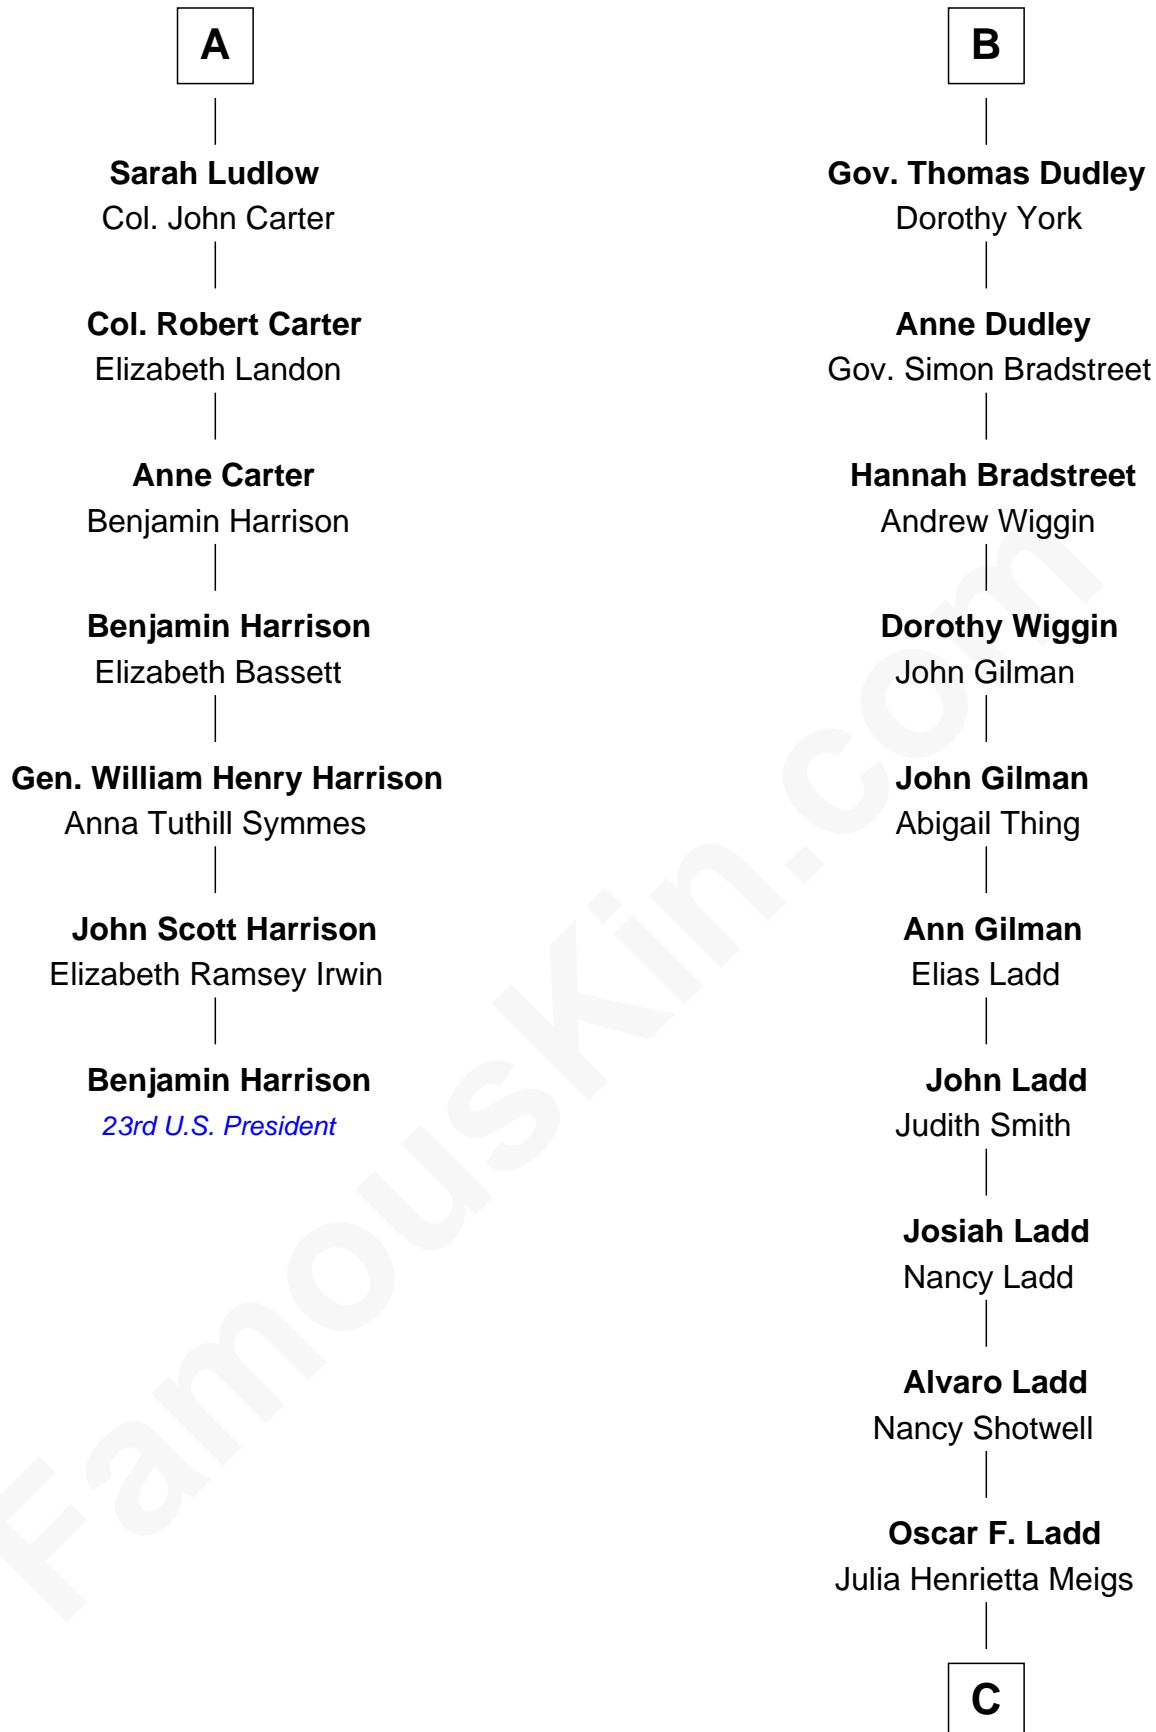

FamousKin.com
Relationship Chart of
Benjamin Harrison
23rd U.S. President

13th cousin 5 times removed of

Alan Ladd
Movie Actor

Sir Walter Blount
 Sancha de Ayala

Sir Thomas Blount
 Margaret de Gresley

Constance Blount
 Sir John Sutton

Sir Walter Blount
 Helena Byron

Sir John Sutton
 Elizabeth Berkeley

Sir William Blount
 Margaret Echyngham

Sir Edmund Sutton
 Joyce Tiptoft

Elizabeth Blount
 Sir Andrews de Windsor

Sir Edward Sutton
 Cecily Willoughby

Edith Windsor
 George Ludlow

Sir John Sutton
 Cecily Grey

Thomas Ludlow
 Jane Pyle

Sir Henry Dudley
 ----- Ashton

Gabriel Ludlow
 Phillis -----

Roger Dudley
 Susanna Thorne

A

B