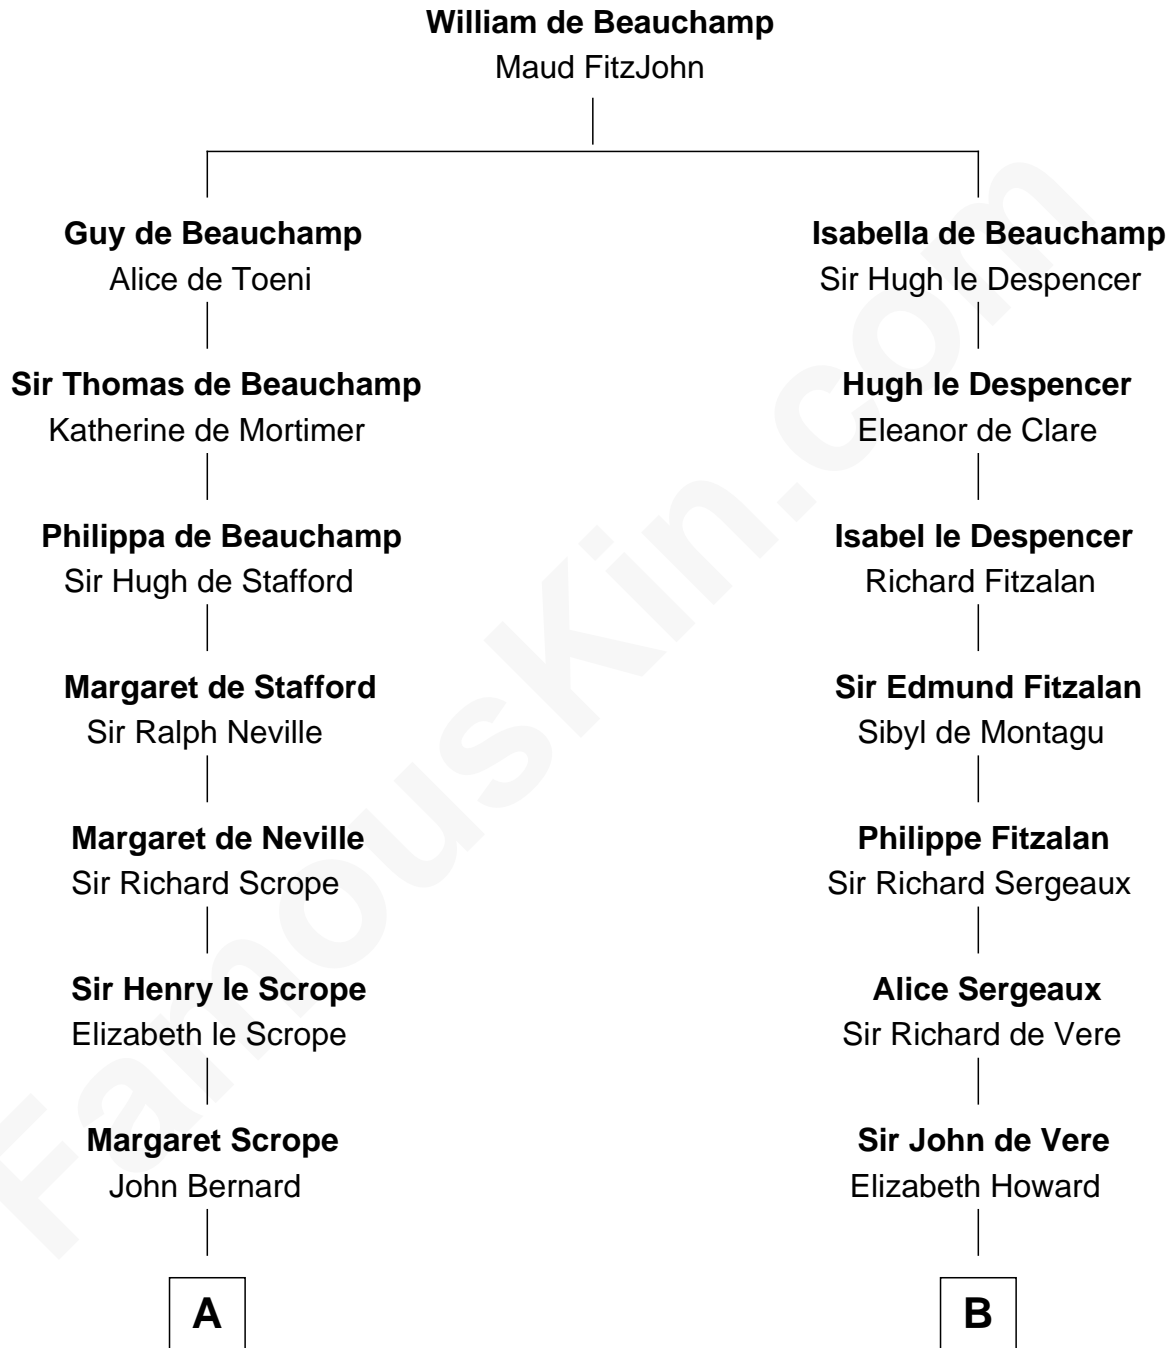

FamousKin.com
Relationship Chart of
Benjamin Harrison
23rd U.S. President

18th cousin 3 times removed of

Alan Ladd
Movie Actor

C

John Scott Harrison
Elizabeth Ramsey Irwin

Benjamin Harrison
23rd U.S. President

D

Sylvia Americana Sumner
Abram Shotwell

Nancy Shotwell
Alvaro Ladd

Oscar F. Ladd
Julia Henrietta Meigs

Alan Harwood Ladd
Selina Raleigh

Alan Ladd
Movie Actor