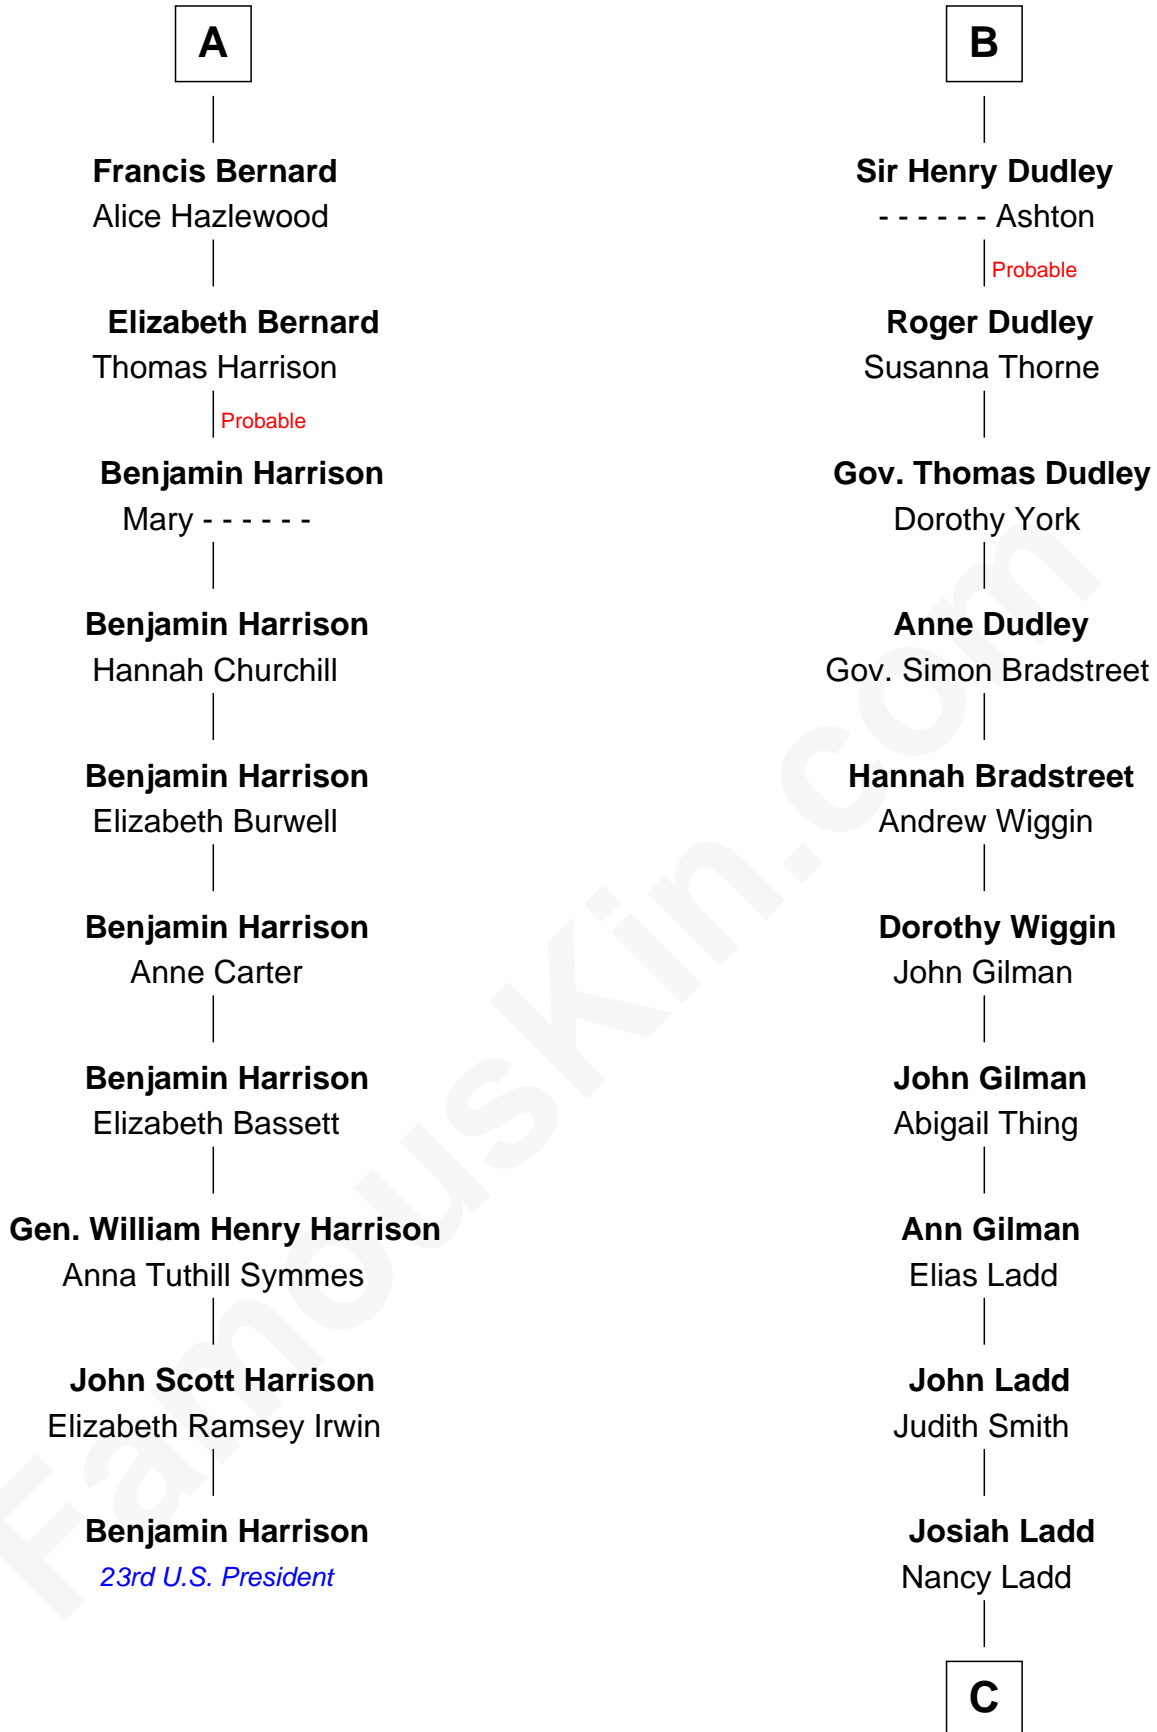

FamousKin.com
Relationship Chart of
Benjamin Harrison
23rd U.S. President

16th cousin 4 times removed of

Alan Ladd
Movie Actor

C

Alvaro Ladd
Nancy Shotwell

Oscar F. Ladd
Julia Henrietta Meigs

Alan Harwood Ladd
Selina Raleigh